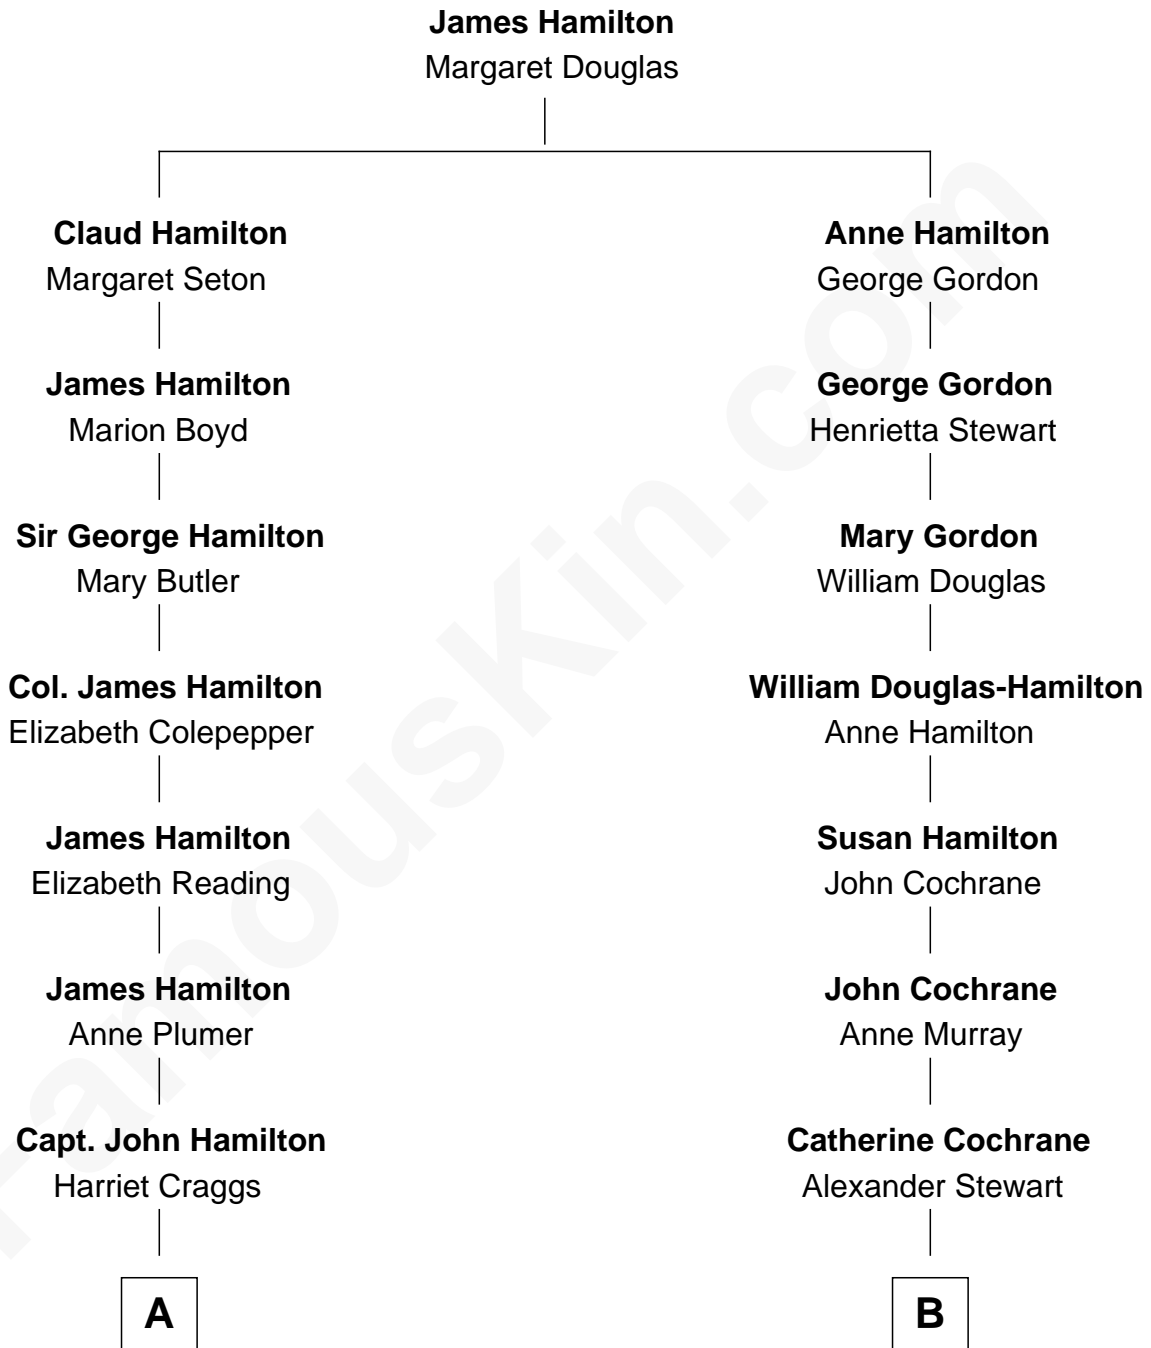

FamousKin.com Relationship Chart of

Prince Harry
Duke of Sussex

12th cousin 3 times removed of

Sir Winston Churchill
Prime Minister of the United Kingdom

A

John James Hamilton

Catherine Copley

James Hamilton

Harriet Douglas

James Hamilton

Louisa Jane Russell

James Hamilton

Mary Anna Curzon-Howe

James Albert Edward Hamilton

Rosalind Cecilia Caroline Bingham

Cynthia Elinor Beatrix Hamilton

Albert Edward John Spencer

Edward John Spencer

Frances Ruth Burke Roche

Princess Diana Frances Spencer

Charles III, King of the United Kingdom

Prince Harry

Duke of Sussex

B