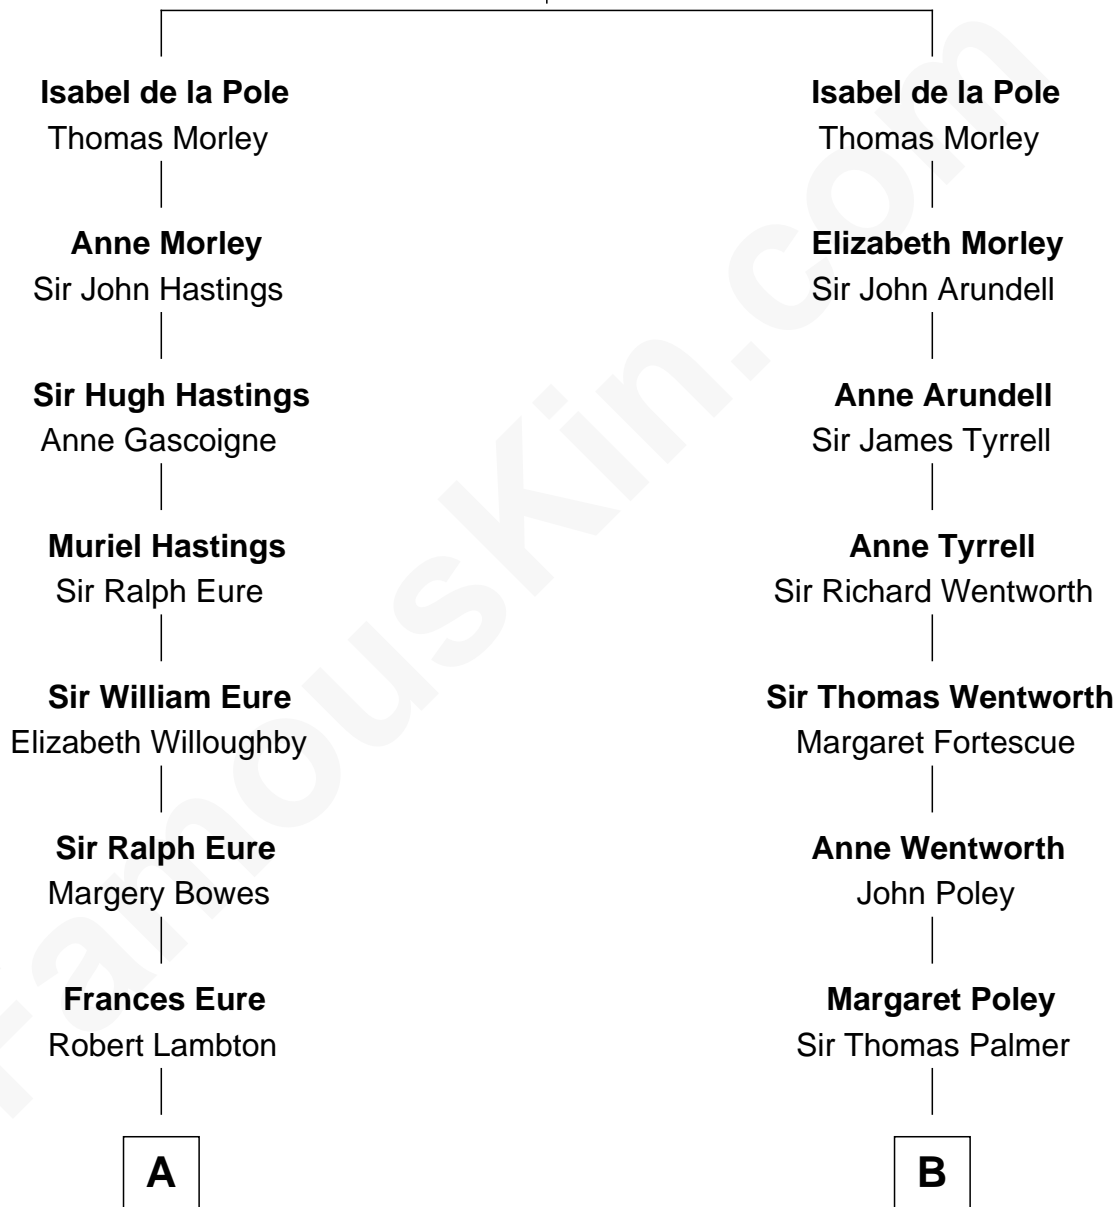

# FamousKin.com Relationship Chart of

**Prince Harry**

*Duke of Sussex*

19th cousin 1 time removed of

**Sir Winston Churchill**

*Prime Minister of the United Kingdom*

**Michael de la Pole**  
Katherine de Stafford

**C**

**Elizabeth Bowes-Lyon**

George VI, King of the United Kingdom

**Elizabeth II, Queen of the United Kingdom**

Prince Philip of Edinburgh

**Charles III, King of the United Kingdom**

Princess Diana Frances Spencer

**Prince Harry**

*Duke of Sussex*

**D**

**Sir John Winston Spencer-Churchill**

Frances Anne Emily Vane

**Randolph Henry Spencer-Churchill**

Jeanette Jerome

**Sir Winston Churchill**

*Prime Minister of the United Kingdom*

FamousKin.com