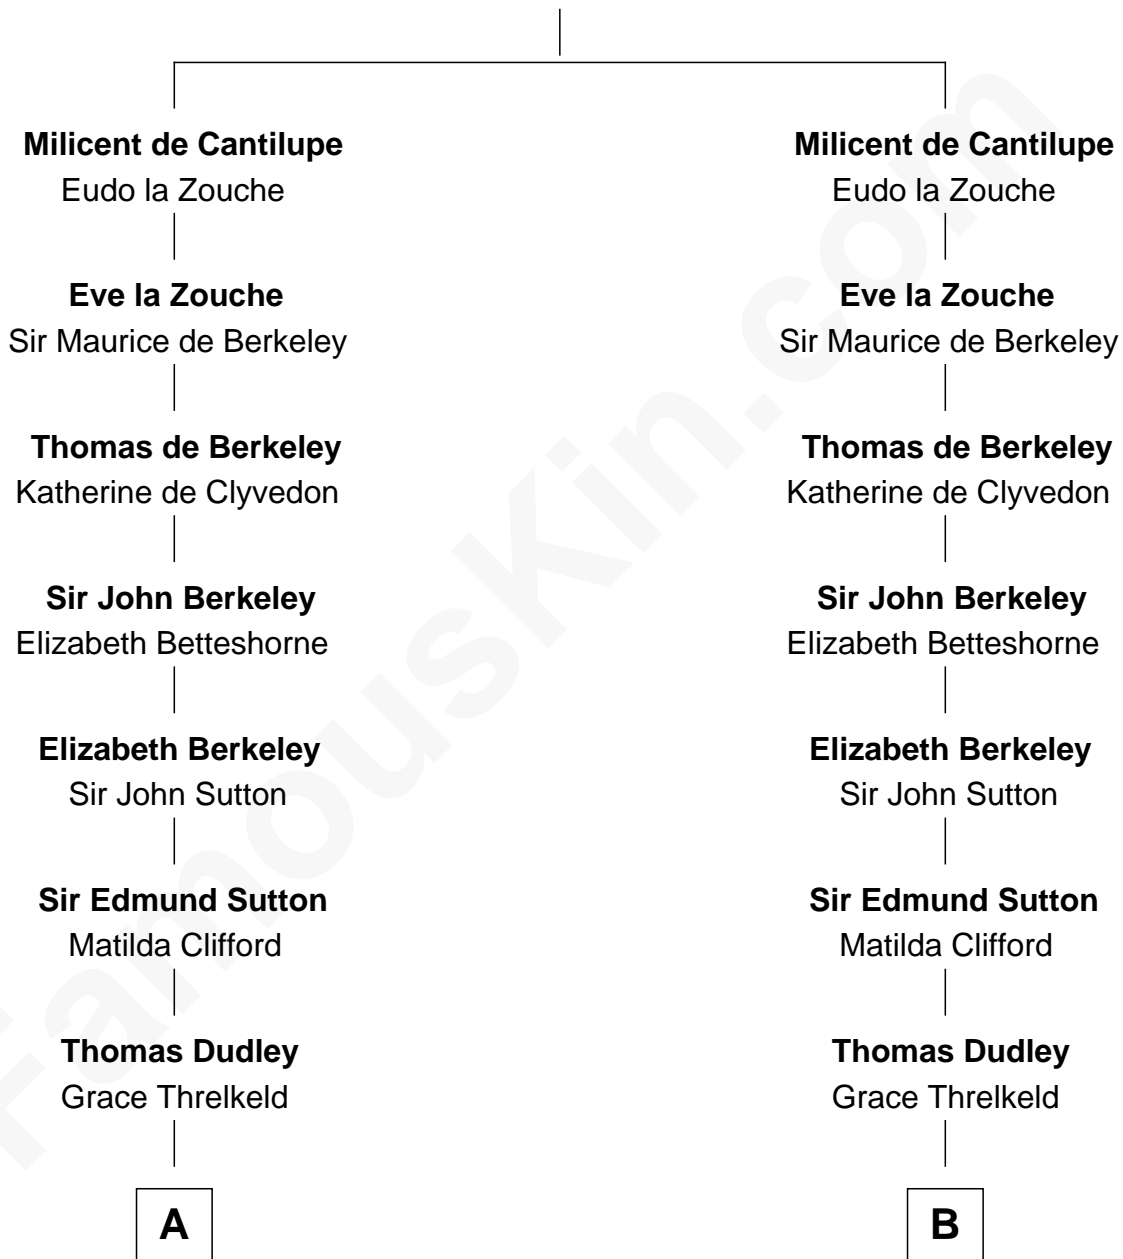

FamousKin.com Relationship Chart of

Prince Harry
Duke of Sussex

19th cousin 1 time removed of

Sir Winston Churchill
Prime Minister of the United Kingdom

Sir William de Cantilupe
Eve de Braiose

C

Albert Edward John Spencer

Cynthia Elinor Beatrix Hamilton

Edward John Spencer

Frances Ruth Burke Roche

Princess Diana Frances Spencer

Charles III, King of the United Kingdom

Prince Harry

Duke of Sussex

D