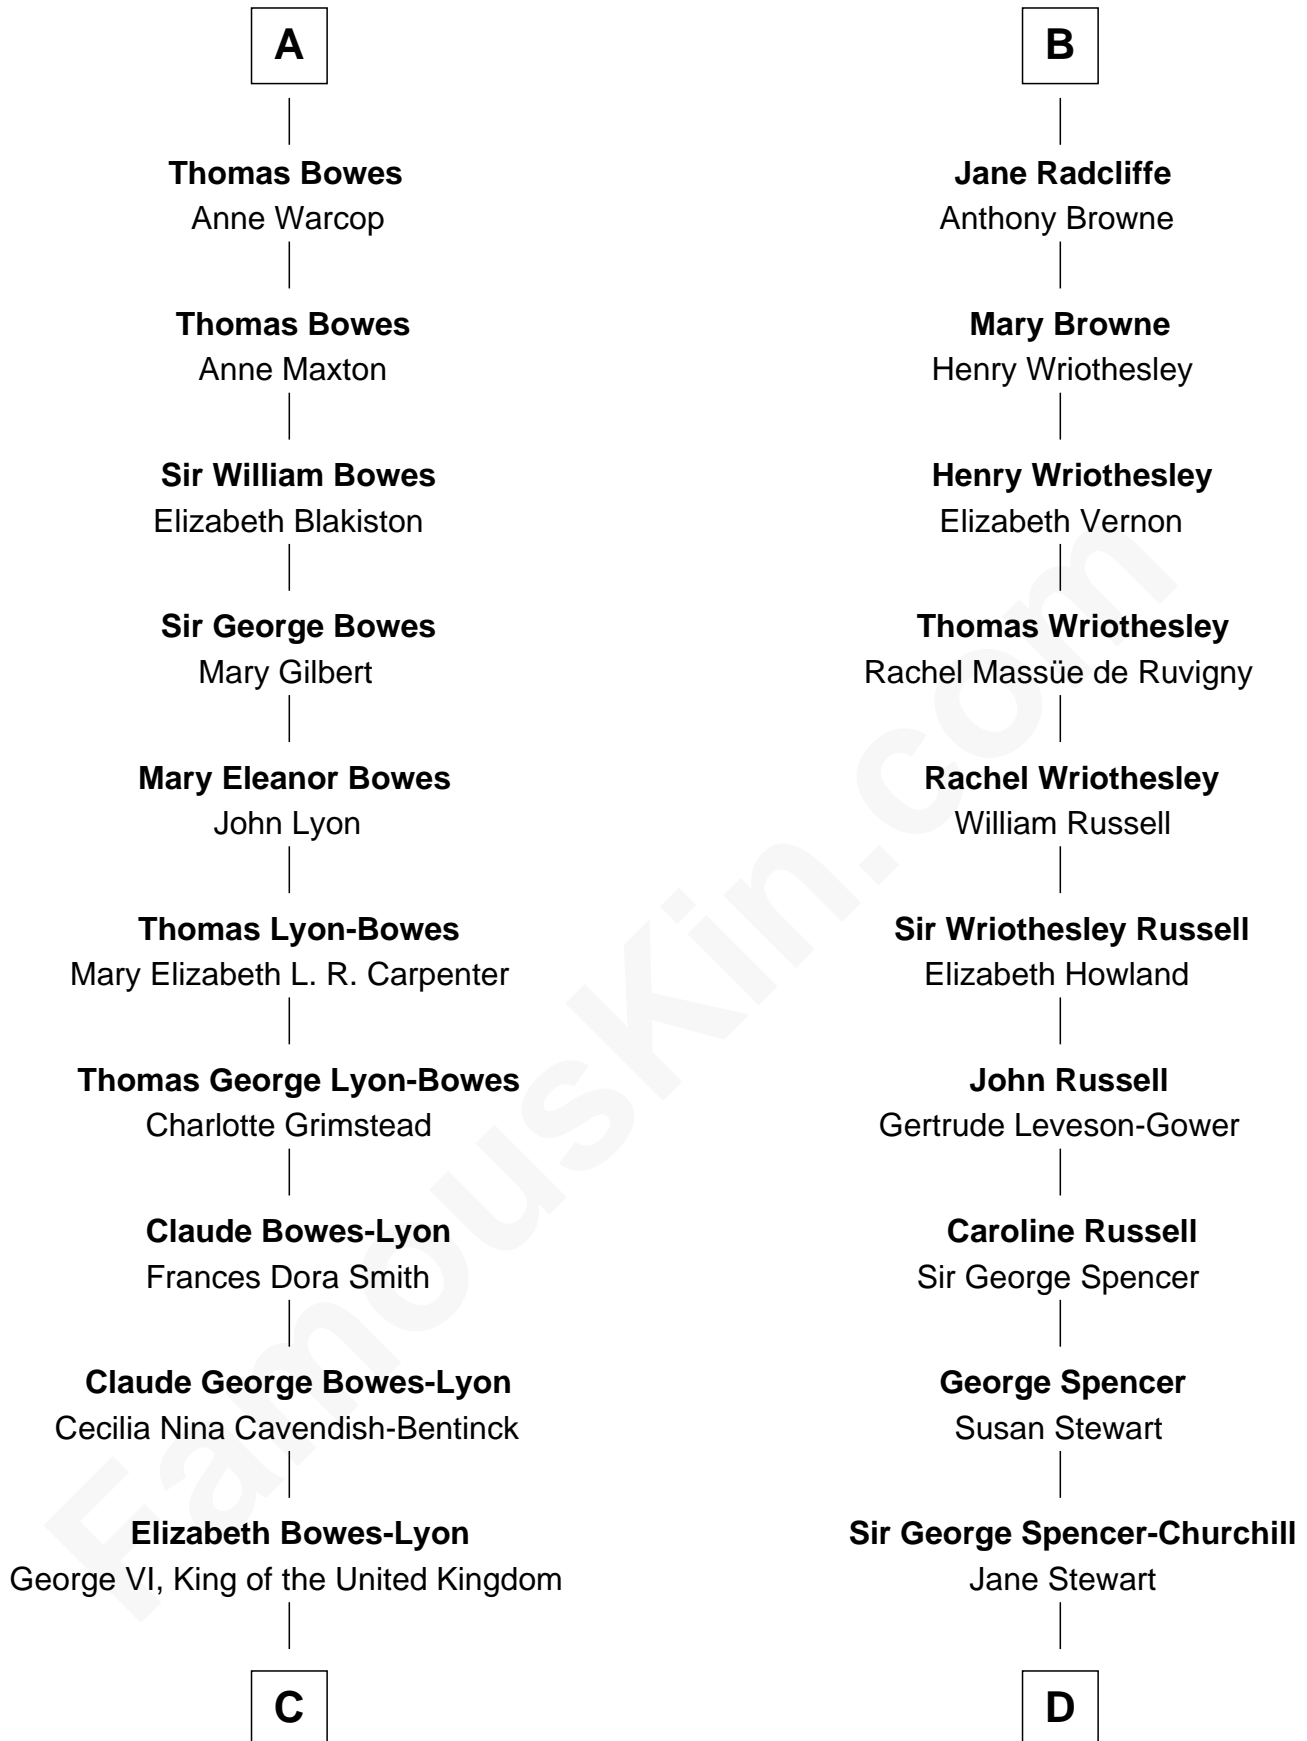

# FamousKin.com Relationship Chart of

**Prince Harry**  
*Duke of Sussex*

19th cousin of

**Sir Winston Churchill**  
*Prime Minister of the United Kingdom*

**Roger le Strange**  
Maud - - - - -

**Sir Roger le Strange**  
Aline Fitzalan

**Lucy le Strange**  
Sir William Willoughby

**Margery Willoughby**  
Sir William FitzHugh

**Maud FitzHugh**  
Sir William Bowes

**Sir Ralph Bowes**  
Margery Conyers

**Richard Bowes**  
Elizabeth Aske

**Sir George Bowes**  
Jane Talbot

**A**

**Sir Roger le Strange**  
Aline Fitzalan

**John le Strange**  
Maud de Mohun

**Richard le Strange**  
Elizabeth de Cobham

**John le Strange**  
Jacquetta Woodville

**Joan le Strange**  
George Stanley

**Sir Thomas Stanley**  
Anne Hastings

**Margaret Stanley**  
Robert Radcliffe

**B**

**C**

**Elizabeth II, Queen of the United Kingdom**

Prince Philip of Edinburgh

**Charles III, King of the United Kingdom**