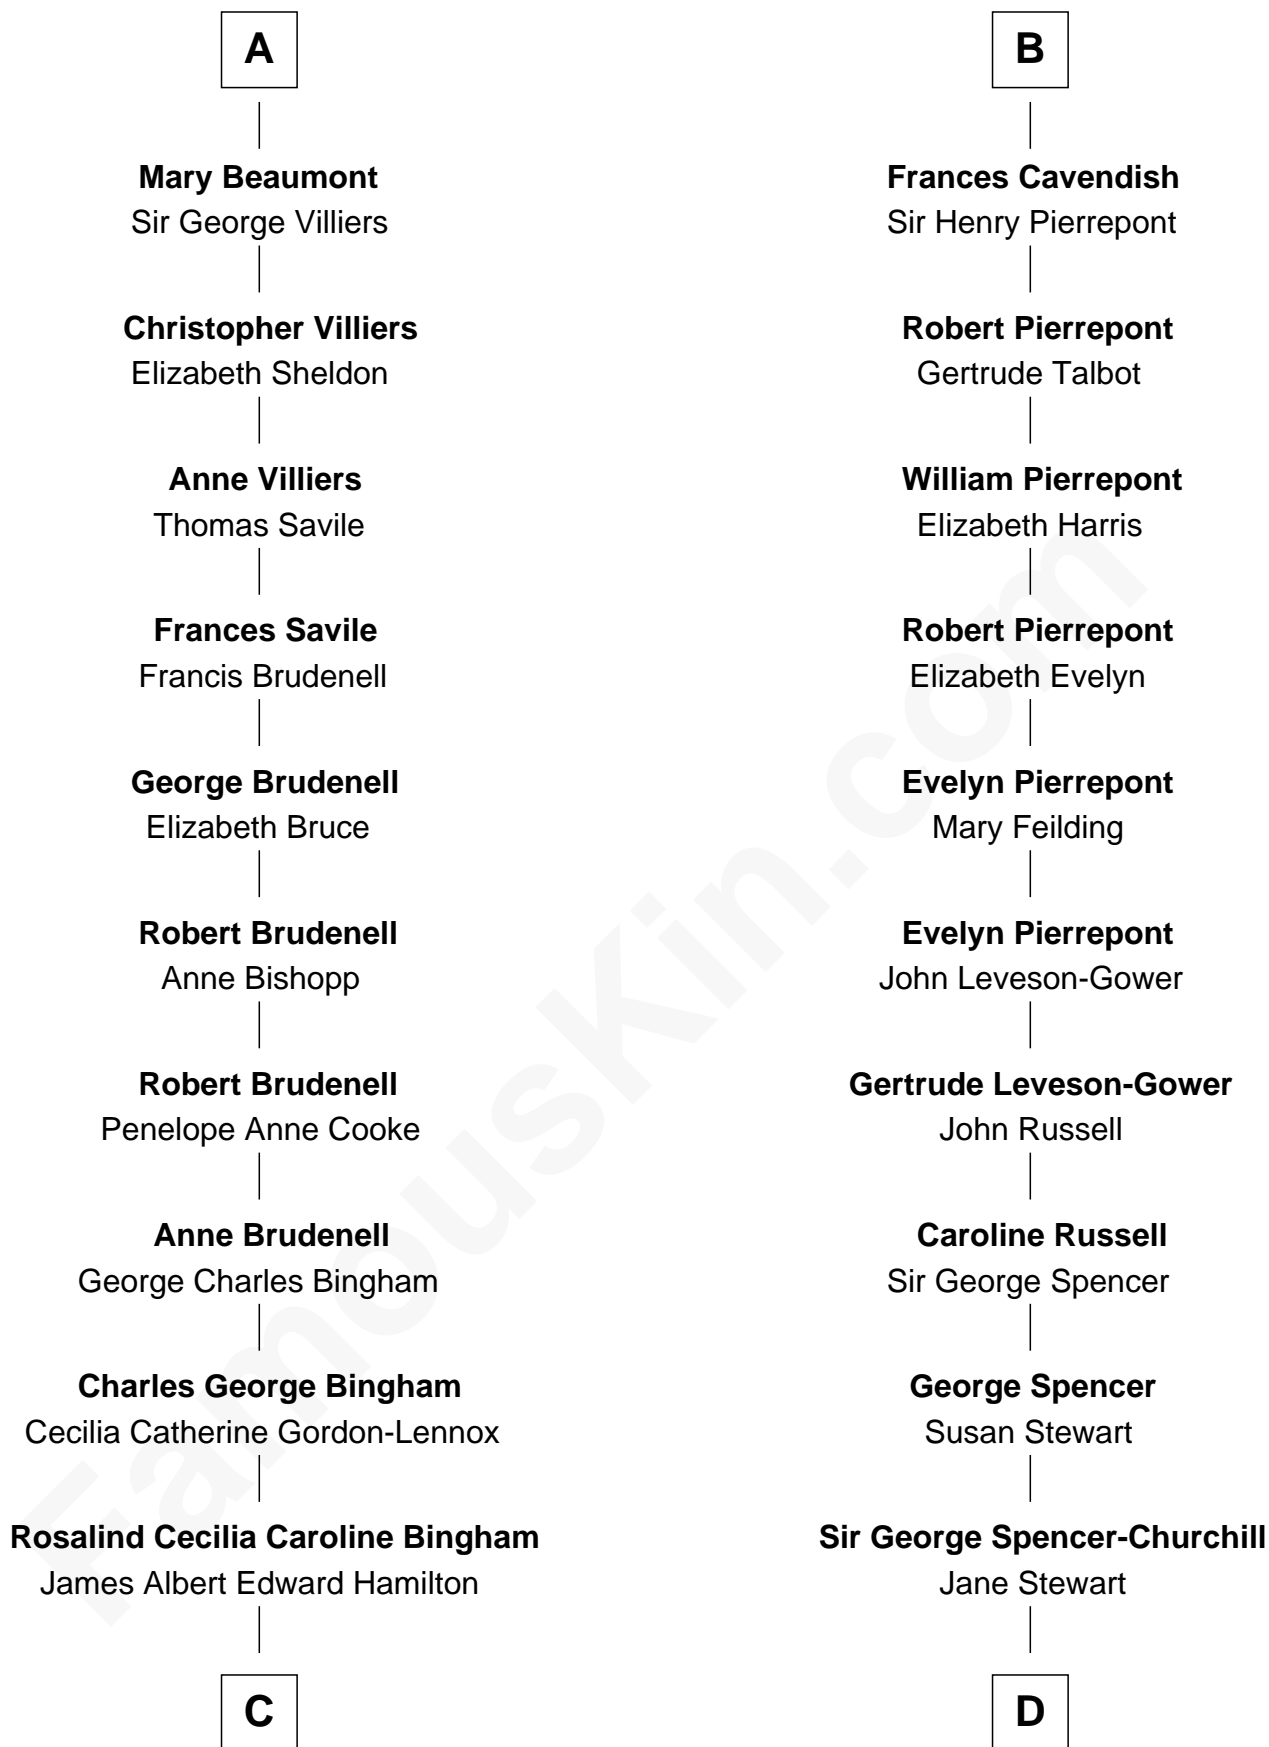

FamousKin.com Relationship Chart of

Prince Harry
Duke of Sussex

19th cousin 1 time removed of

Sir Winston Churchill
Prime Minister of the United Kingdom

Sir Gilbert Talbot
Pernel le Boteler

Elizabeth Talbot
Sir Henry de Grey

Mary Talbot
Sir Thomas Greene

Sir Thomas Greene
Marine Bellers

Anne Greene
Sir Thomas Pinchbeck

Elizabeth Pinchbeck
John Hardwick

John Hardwick
Elizabeth Leeke

Elizabeth Hardwick
Sir William Cavendish

B

C