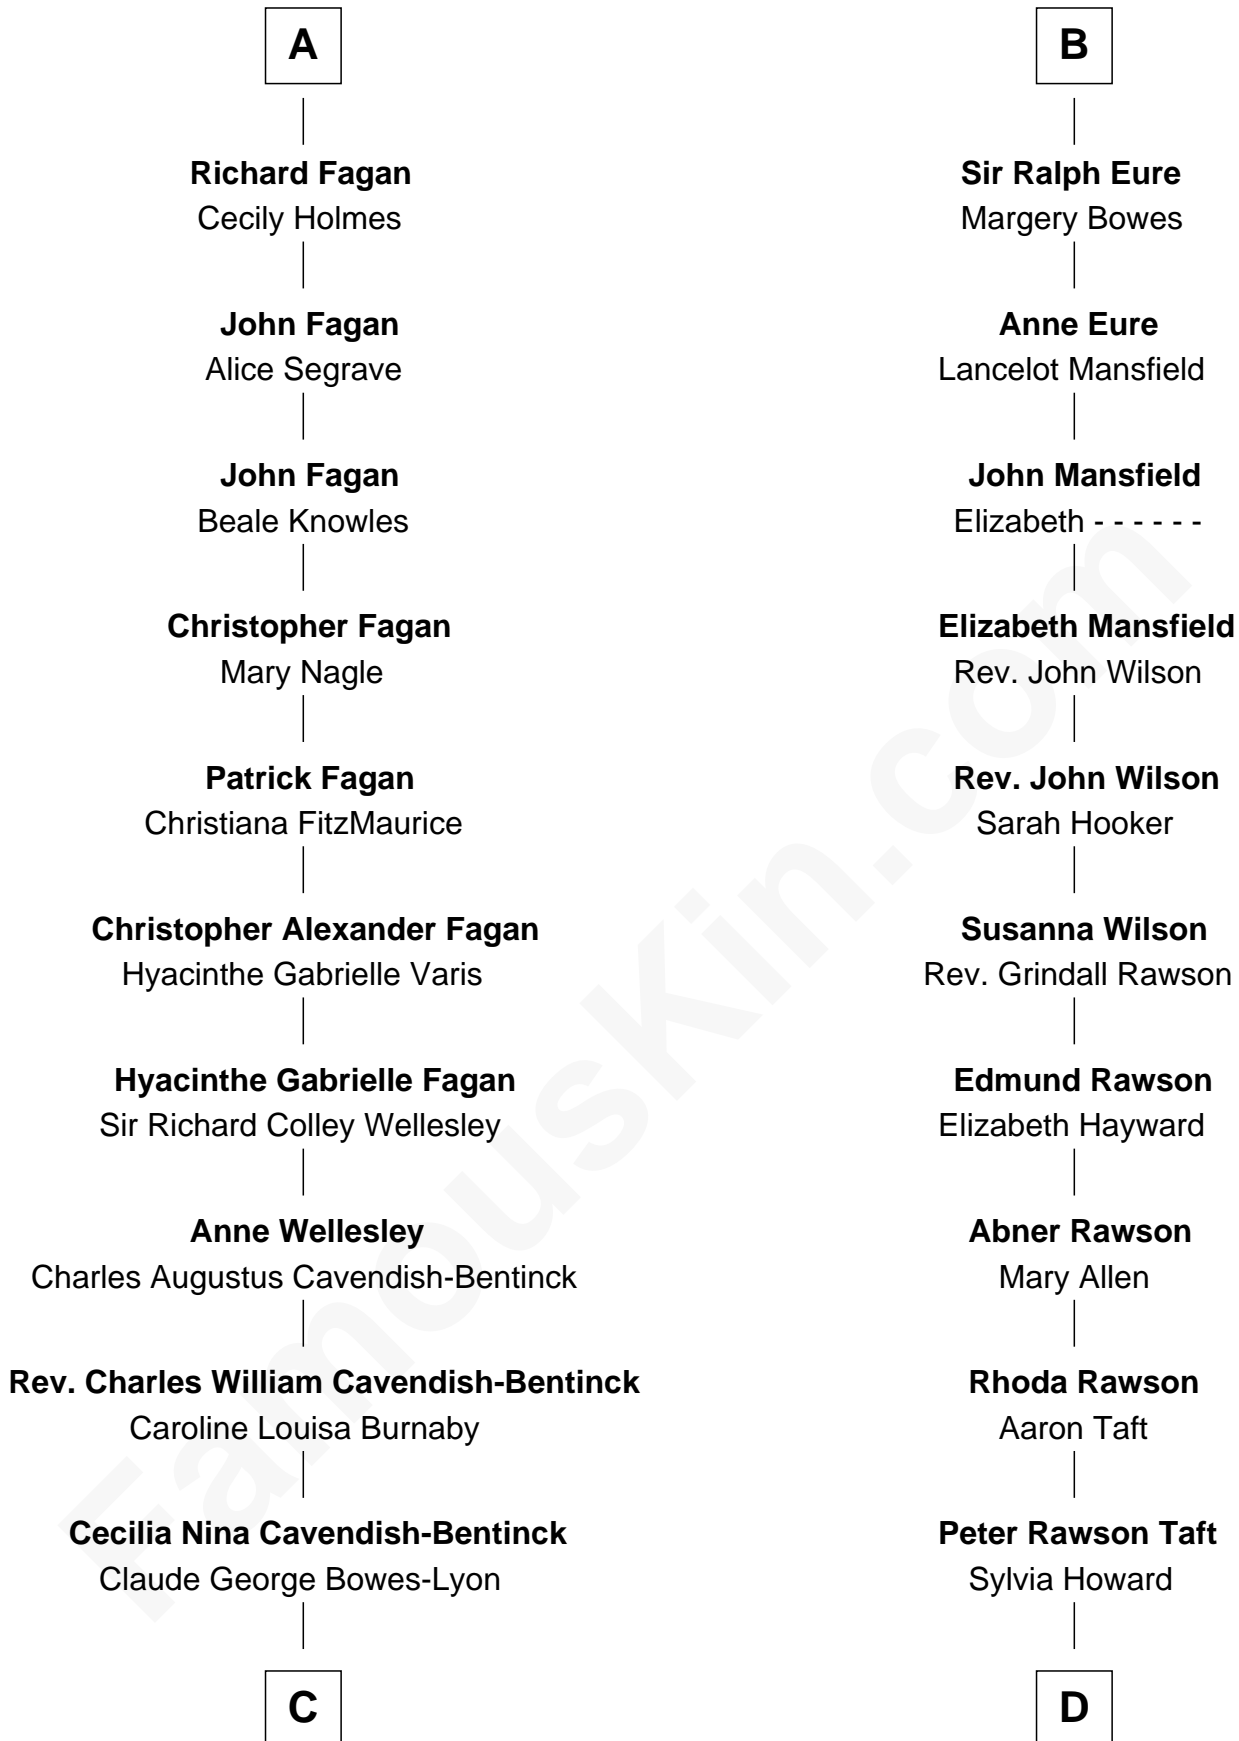

FamousKin.com Relationship Chart of

Prince Harry
Duke of Sussex

18th cousin 2 times removed of

William Howard Taft
27th U.S. President

John de Mowbray
Joan of Lancaster

John de Mowbray
Elizabeth de Segrave

Eleanor de Mowbray
John de Welles

Eudo de Welles
Maud de Greystoke

Sir William de Welles
Anne Barnewall

Ismay de Welles
Thomas Nangle

John Nangle
Eleanor Dowdall

Amy Nangle
Thomas Fagan

A

John de Mowbray
Elizabeth de Segrave

Eleanor de Mowbray
John de Welles

Eudo de Welles
Maud de Greystoke

Sir Lionel de Welles
Joan de Waterton

Cecily de Welles
Sir Robert Willoughby

Sir Christopher Willoughby
Margaret Jenney

Elizabeth Willoughby
Sir William Eure

B

C

Elizabeth Bowes-Lyon

George VI, King of the United Kingdom

Elizabeth II, Queen of the United Kingdom

Prince Philip of Edinburgh

Charles III, King of the United Kingdom

Princess Diana Frances Spencer