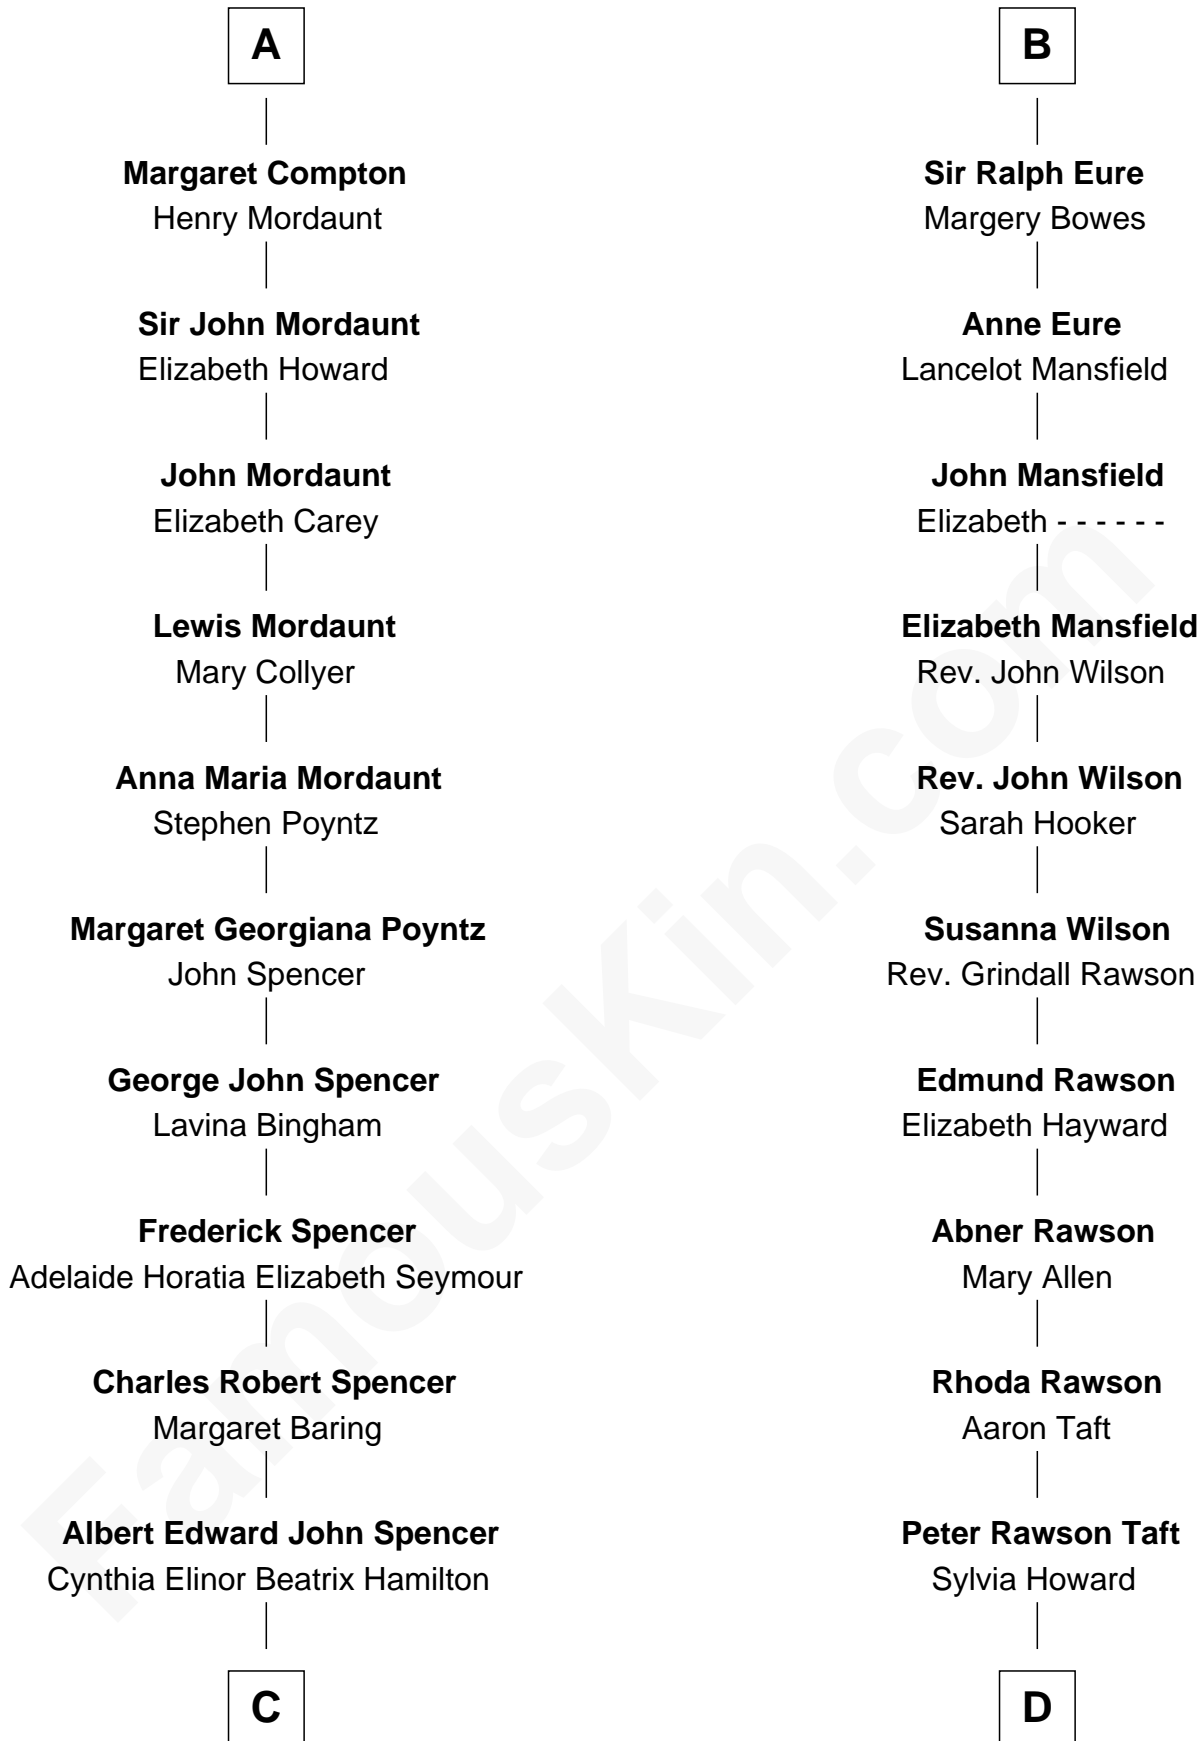

FamousKin.com Relationship Chart of

Prince Harry
Duke of Sussex

18th cousin 1 time removed of

William Howard Taft
27th U.S. President

Edward III, King of England
Philippa of Hainault

C

Edward John Spencer
Frances Ruth Burke Roche

Princess Diana Frances Spencer
Charles III, King of the United Kingdom

Prince Harry
Duke of Sussex

D

Alphonso Taft
Louisa Maria Torrey

William Howard Taft
27th U.S. President

FamousKin.com