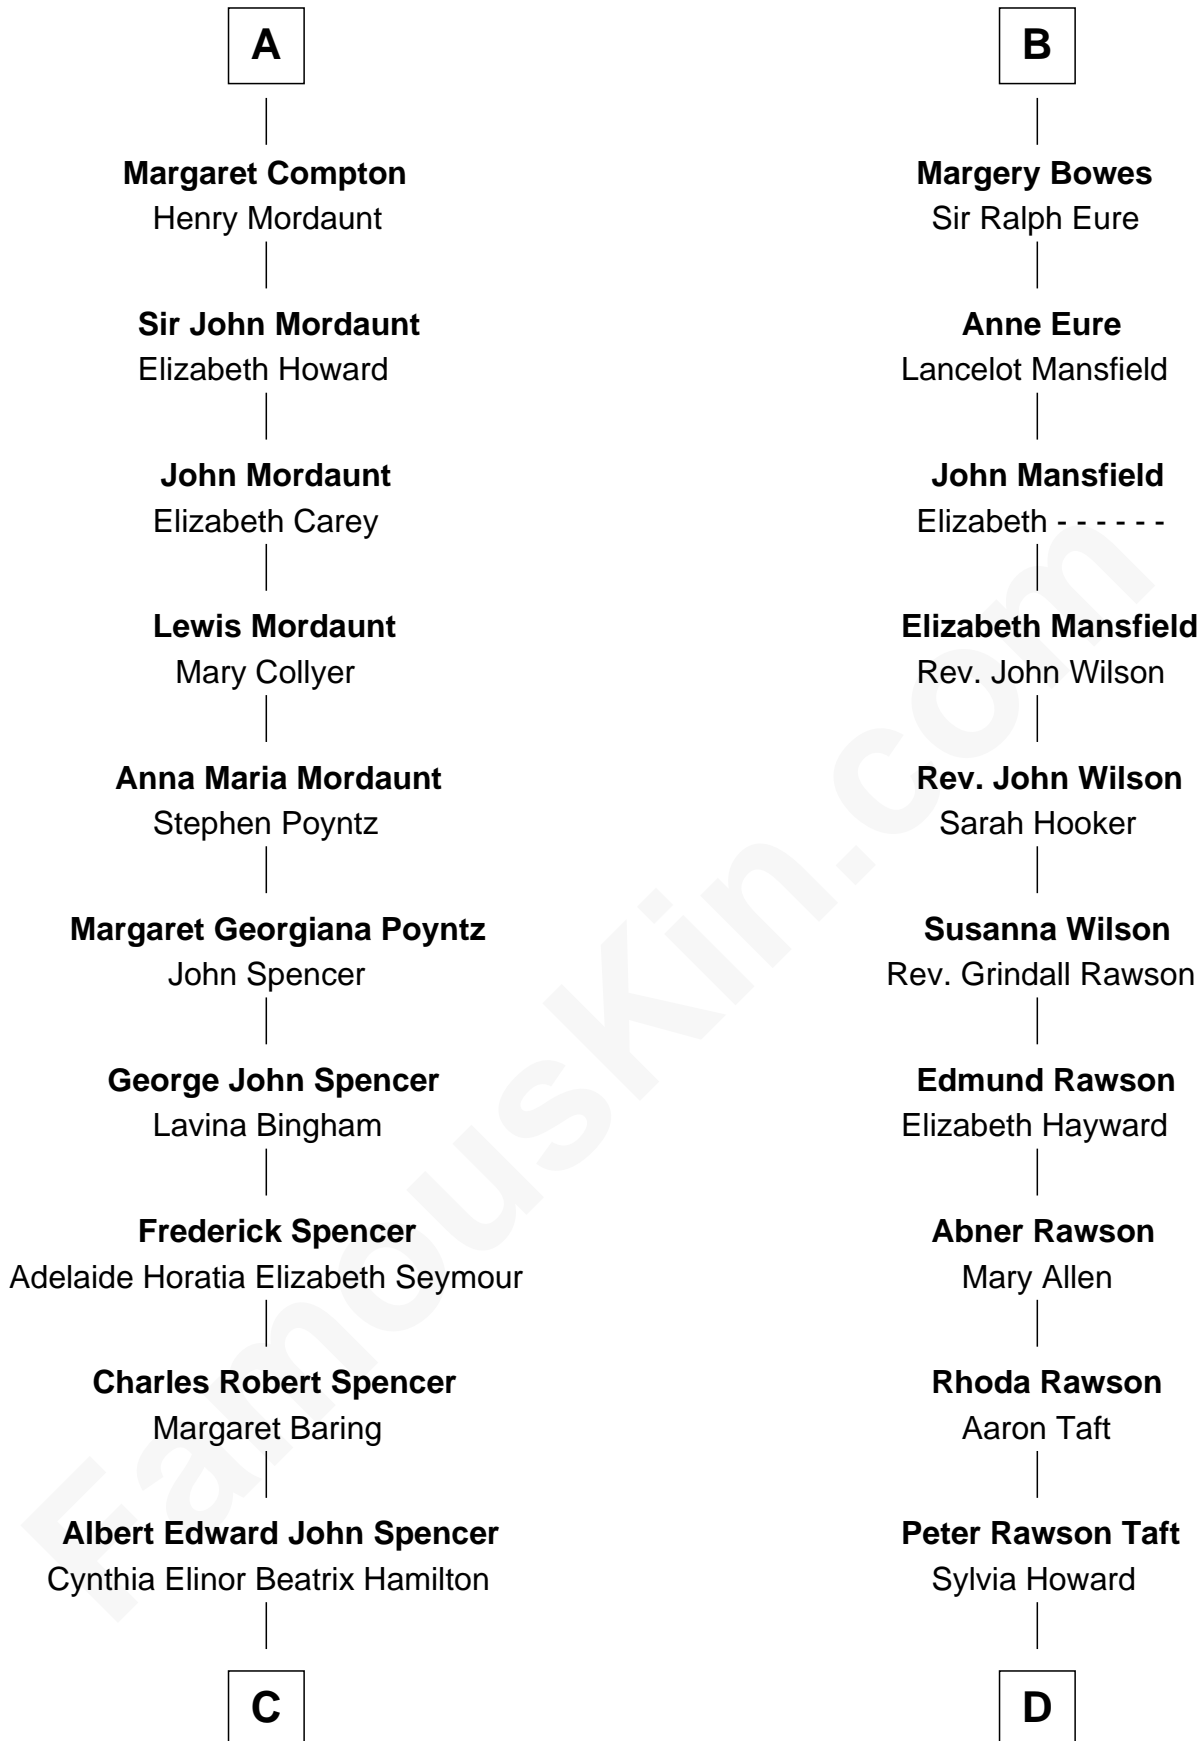

# FamousKin.com Relationship Chart of

**Prince Harry**  
*Duke of Sussex*

18th cousin 1 time removed of

**William Howard Taft**  
*27th U.S. President*

**Sir Ralph de Neville**  
Alice de Audley

**C**

**Edward John Spencer**  
Frances Ruth Burke Roche

**Princess Diana Frances Spencer**  
Charles III, King of the United Kingdom

**Prince Harry**  
*Duke of Sussex*

**D**

**Alphonso Taft**  
Louisa Maria Torrey

**William Howard Taft**  
*27th U.S. President*