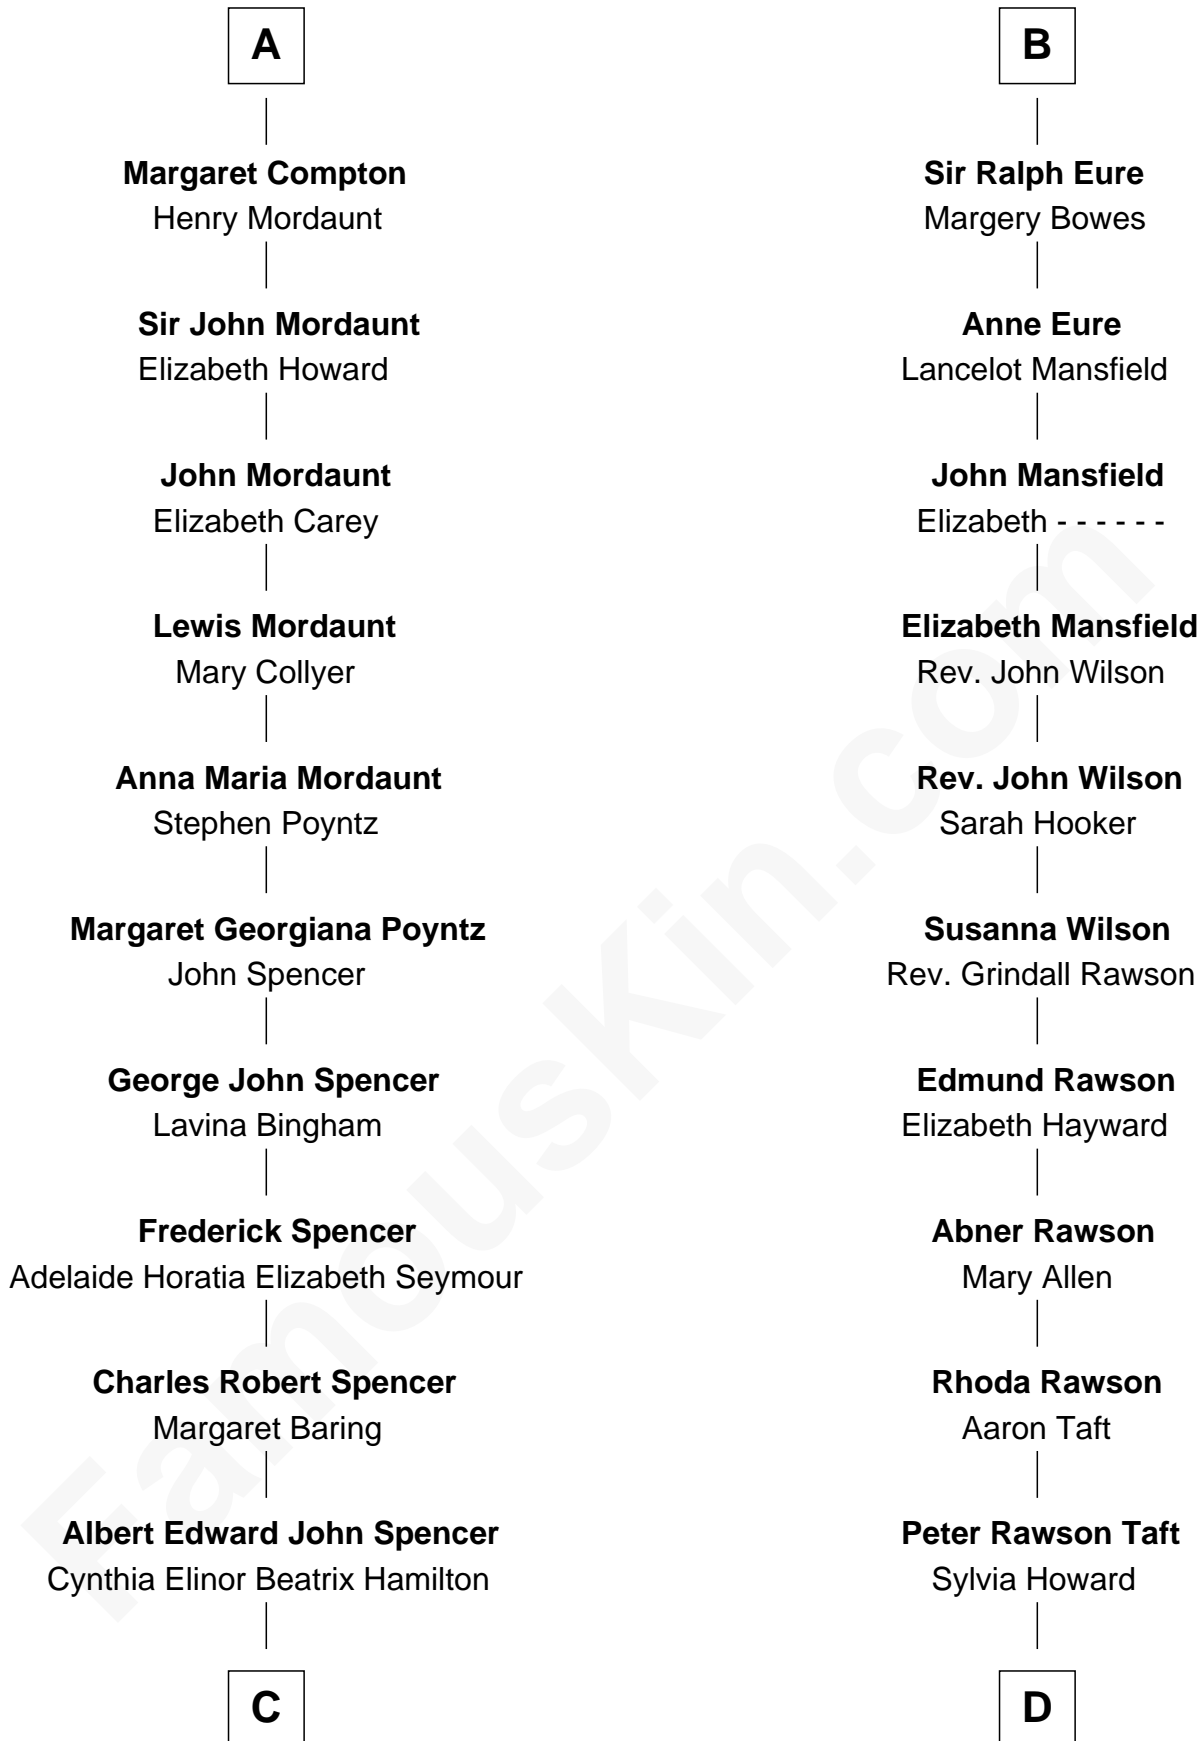

FamousKin.com Relationship Chart of

Prince Harry
Duke of Sussex

18th cousin 1 time removed of

William Howard Taft
27th U.S. President

Sir Henry de Percy
Idoine de Clifford

C

Edward John Spencer
Frances Ruth Burke Roche

Princess Diana Frances Spencer
Charles III, King of the United Kingdom

Prince Harry
Duke of Sussex

D

Alphonso Taft
Louisa Maria Torrey

William Howard Taft
27th U.S. President

FamousKin.com