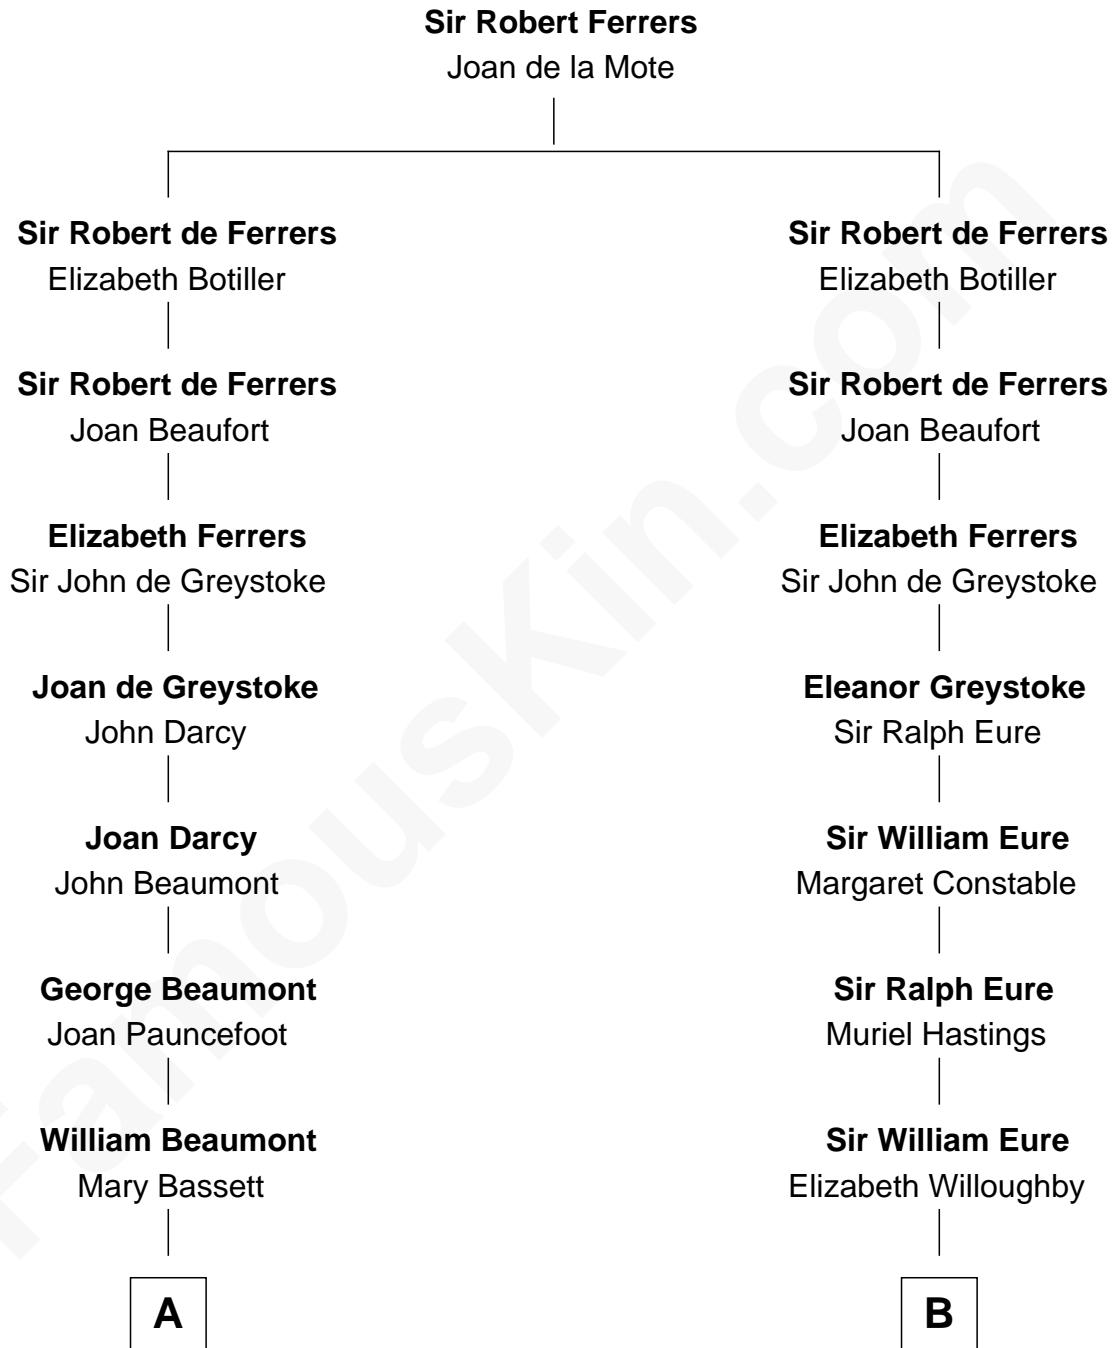

FamousKin.com

Relationship Chart of

Prince Harry

Duke of Sussex

18th cousin 3 times removed of

William Howard Taft
27th U.S. President

C

Rosalind Cecilia Caroline Bingham

James Albert Edward Hamilton

Cynthia Elinor Beatrix Hamilton

Albert Edward John Spencer

Edward John Spencer

Frances Ruth Burke Roche

Princess Diana Frances Spencer

Charles III, King of the United Kingdom

Prince Harry

Duke of Sussex

D

Alphonso Taft

Louisa Maria Torrey

William Howard Taft

27th U.S. President

FamousKin.com