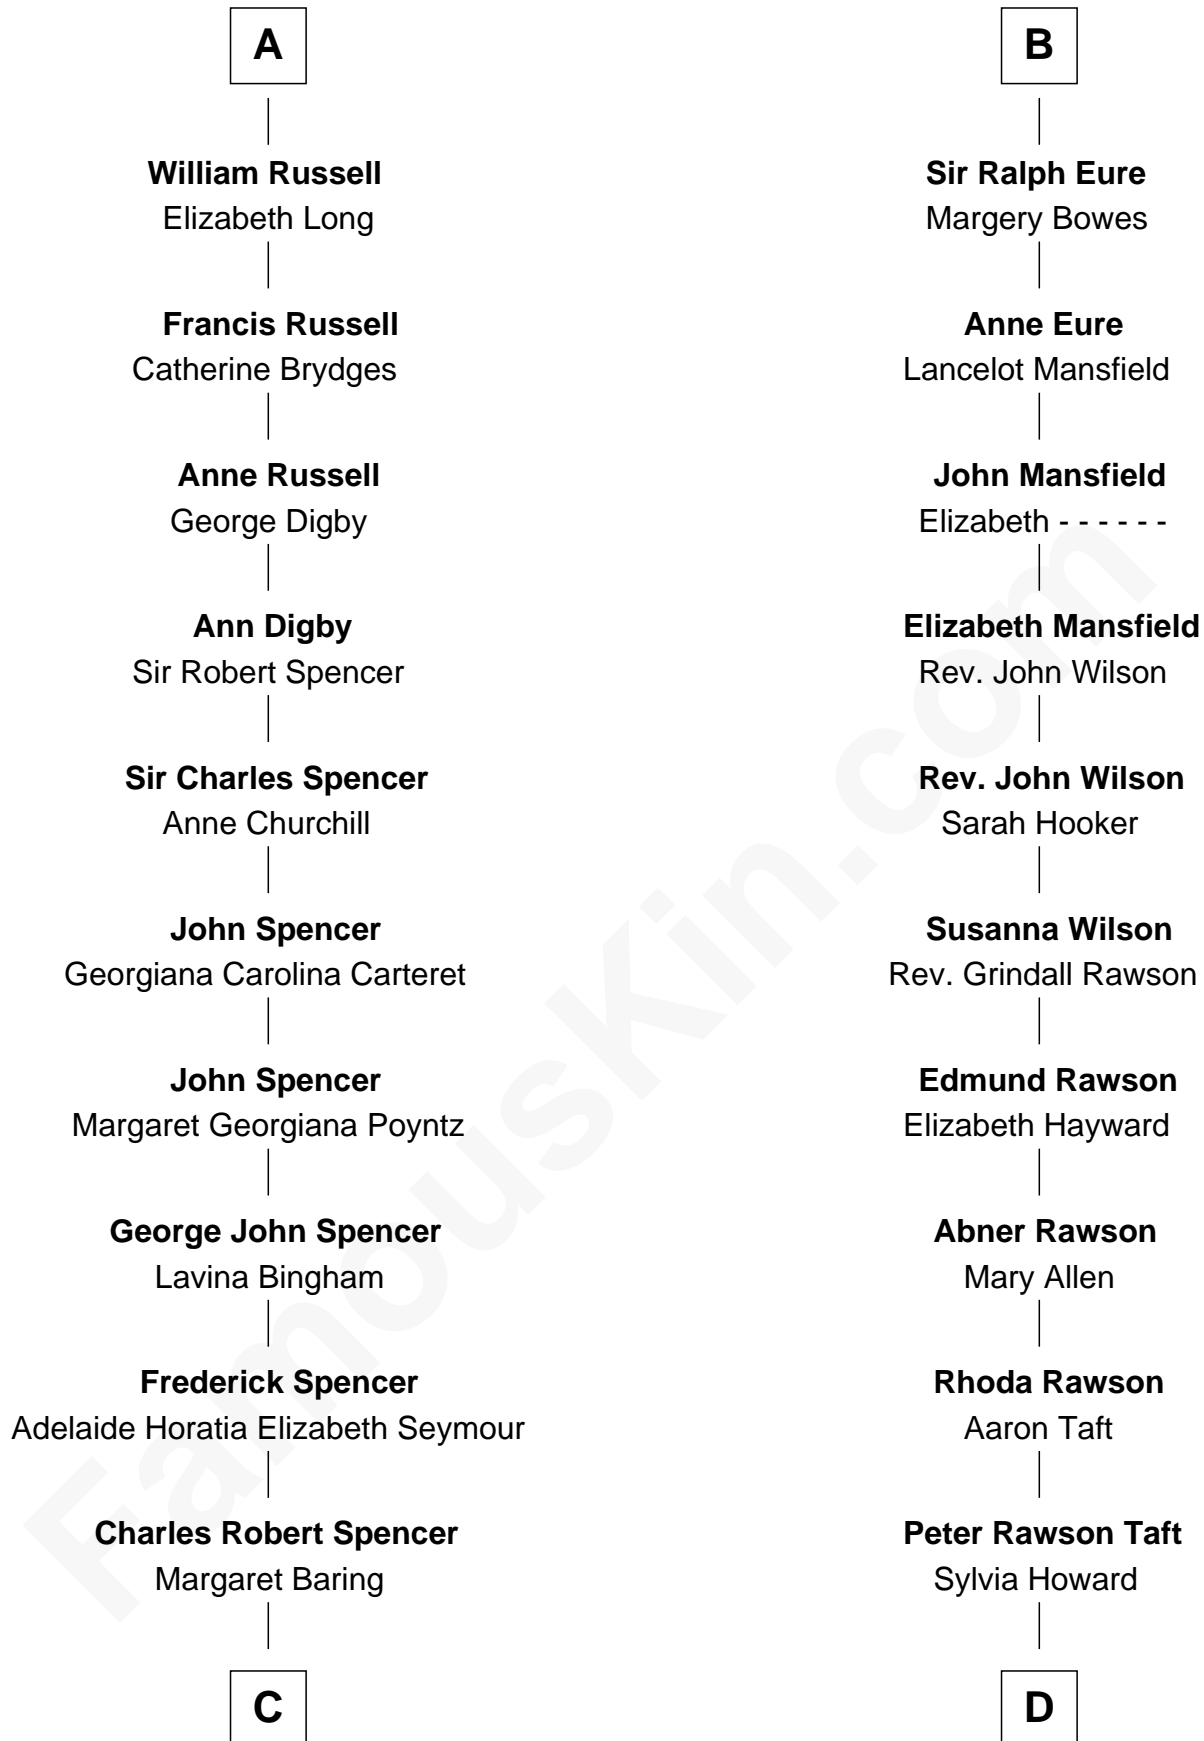

## Relationship Chart of

### Prince Harry

*Duke of Sussex*

18th cousin 2 times removed of

**William Howard Taft**  
*27th U.S. President*

**Sir John de Tibetot**  
Margaret de Badlesmere

**C**

**Albert Edward John Spencer**  
Cynthia Elinor Beatrix Hamilton

**Edward John Spencer**  
Frances Ruth Burke Roche

**Princess Diana Frances Spencer**  
Charles III, King of the United Kingdom

**Prince Harry**  
*Duke of Sussex*

**D**

**Alphonso Taft**  
Louisa Maria Torrey