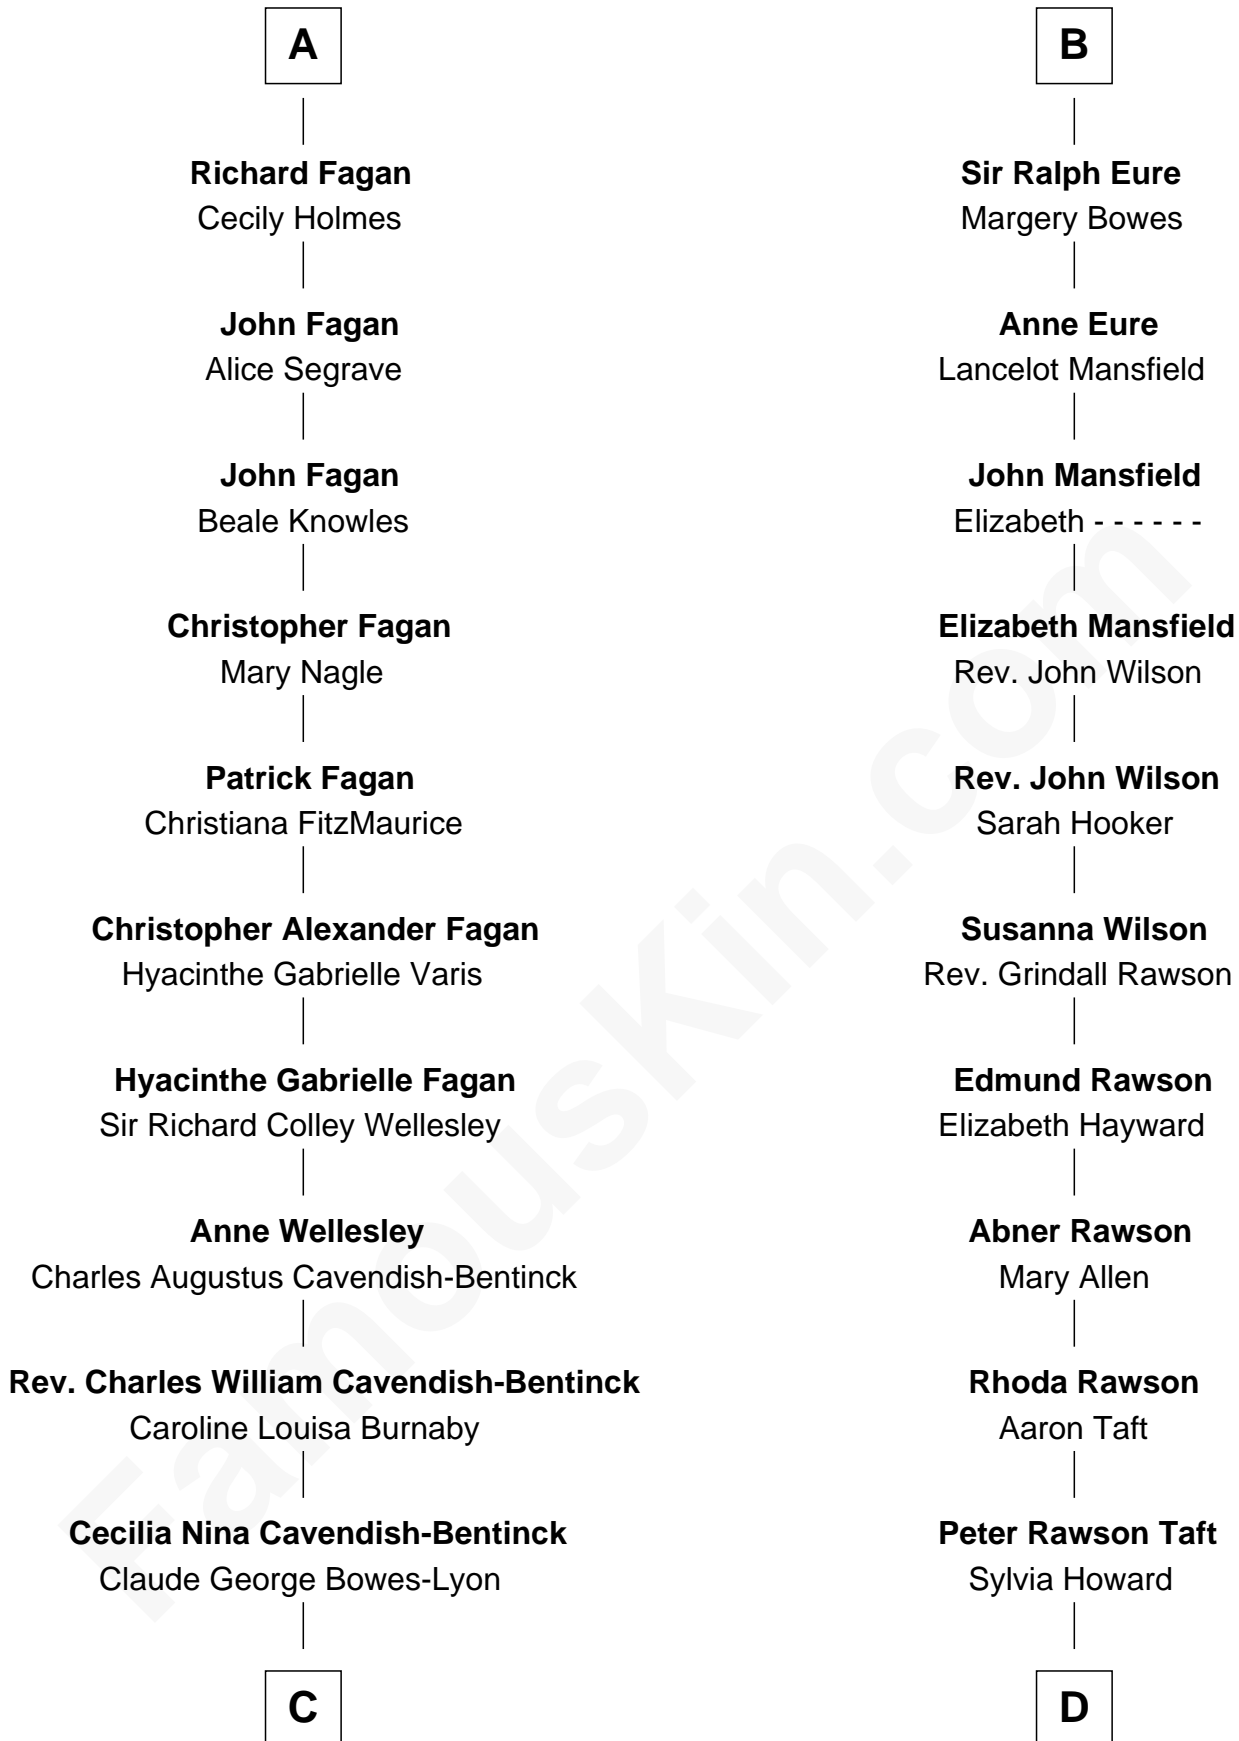

FamousKin.com
Relationship Chart of
Prince Harry
Duke of Sussex

18th cousin 2 times removed of
William Howard Taft
27th U.S. President

C

Elizabeth Bowes-Lyon

George VI, King of the United Kingdom

Elizabeth II, Queen of the United Kingdom

Prince Philip of Edinburgh

Charles III, King of the United Kingdom

Princess Diana Frances Spencer

Prince Harry

Duke of Sussex

D

Alphonso Taft

Louisa Maria Torrey

William Howard Taft

27th U.S. President

FamousKin.com