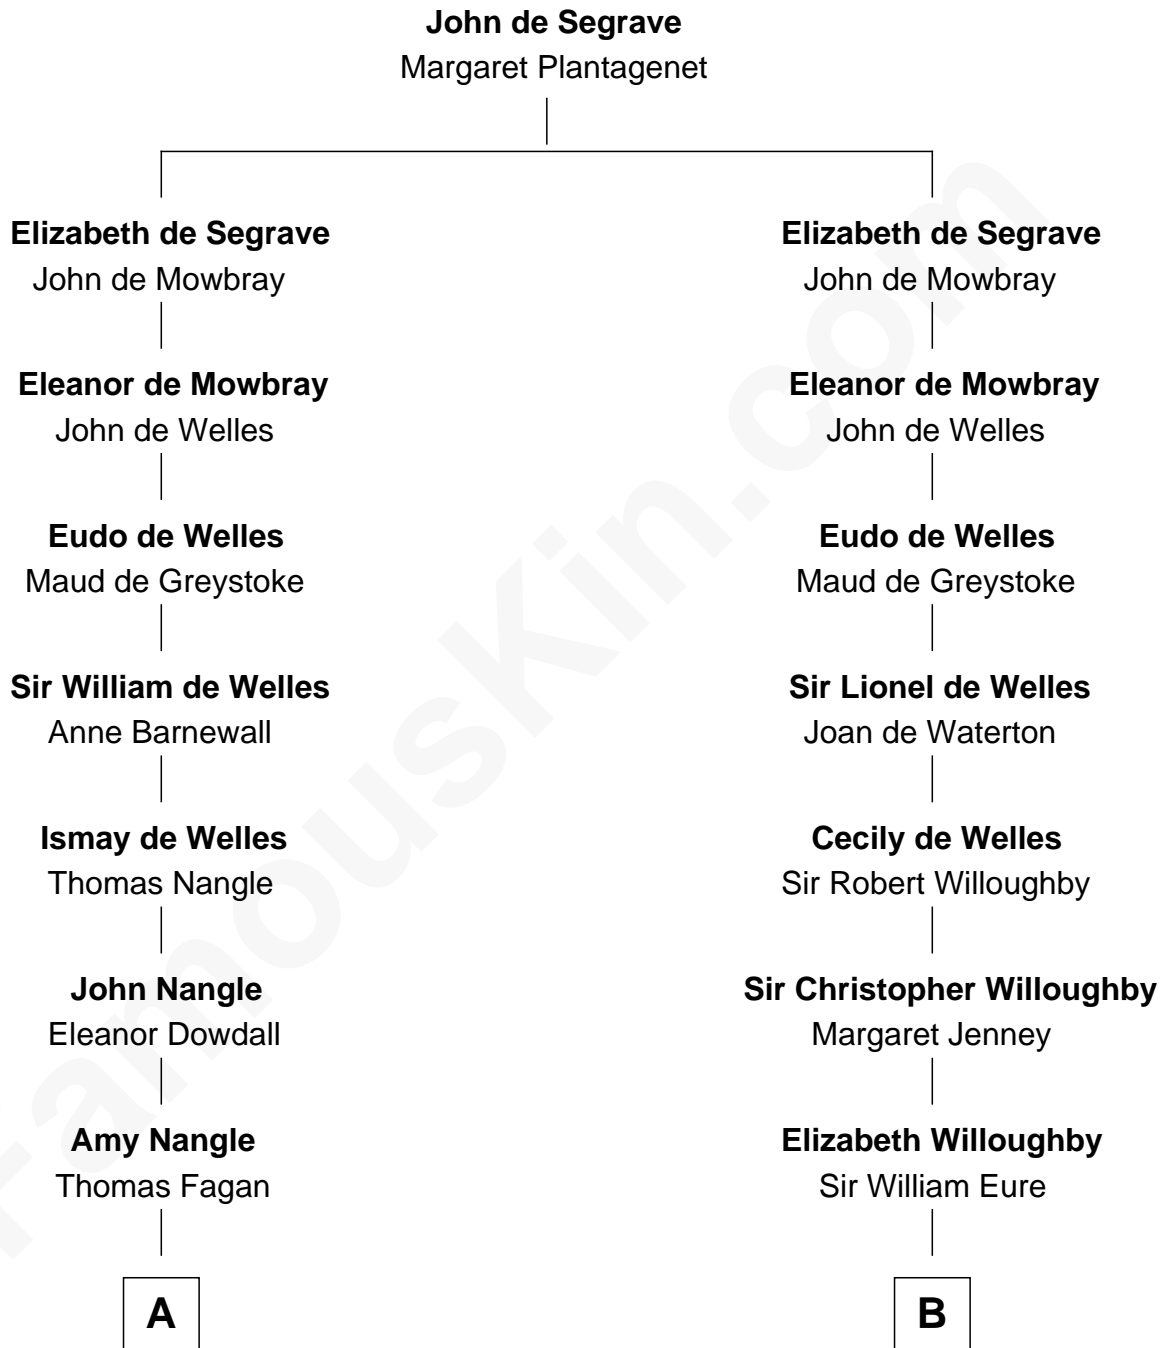

FamousKin.com
Relationship Chart of
Prince Harry
Duke of Sussex

18th cousin 2 times removed of
William Howard Taft
27th U.S. President

C

Elizabeth Bowes-Lyon

George VI, King of the United Kingdom

Elizabeth II, Queen of the United Kingdom

Prince Philip of Edinburgh

Charles III, King of the United Kingdom

Princess Diana Frances Spencer

Prince Harry

Duke of Sussex

D

Alphonso Taft

Louisa Maria Torrey

William Howard Taft

27th U.S. President

FamousKin.com