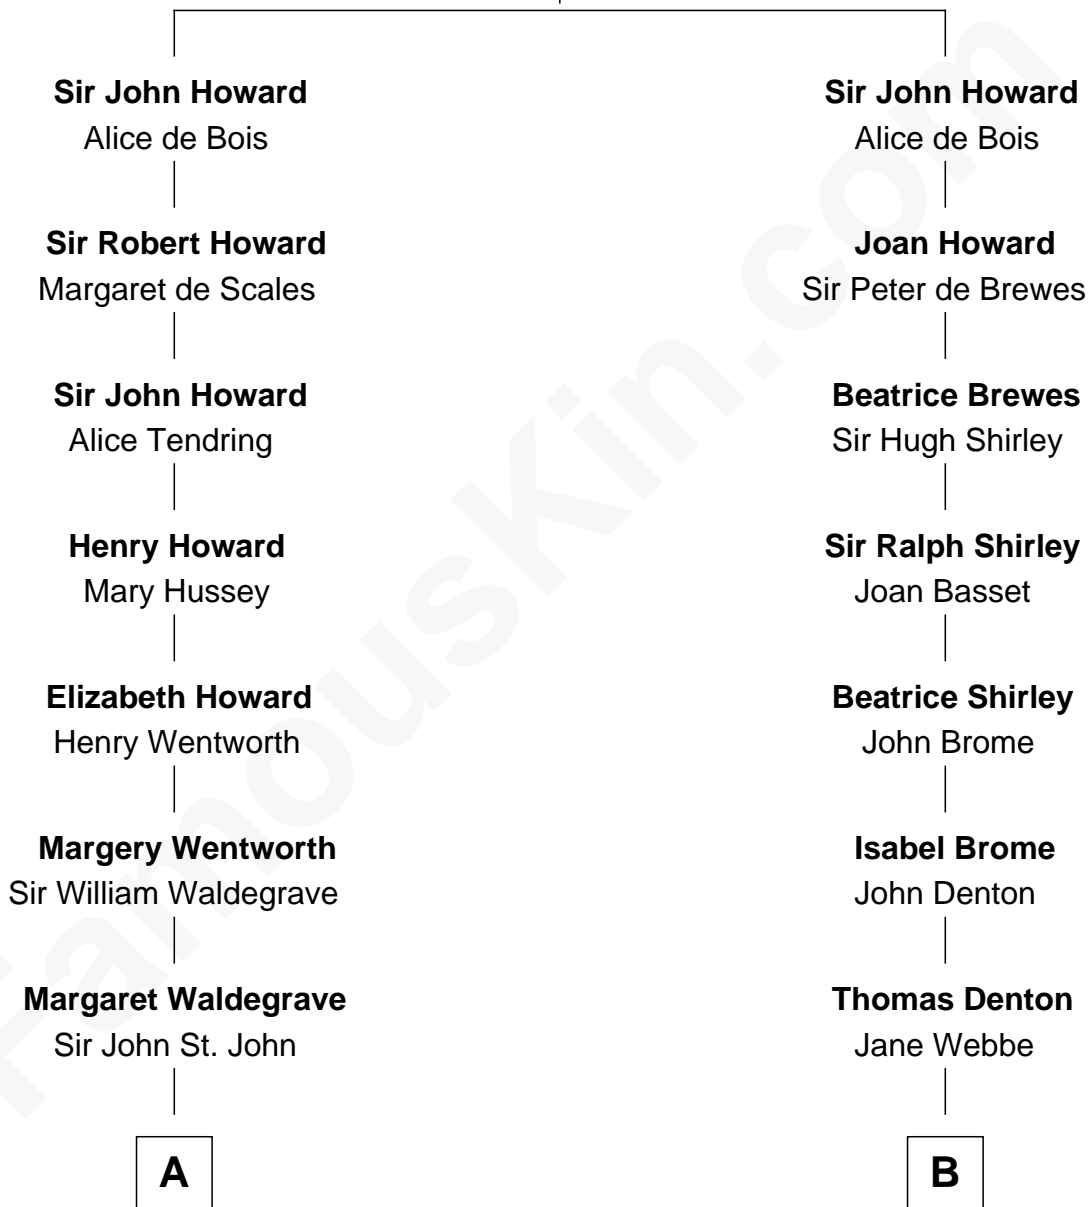

# FamousKin.com Relationship Chart of

**Prince Harry**  
*Duke of Sussex*

18th cousin 3 times removed of

**Rutherford B. Hayes**  
*19th U.S. President*

**Sir John Howard**  
Joan of Cornwall

**A**

**Margaret St. John**  
Sir Francis Russell

**William Russell**  
Elizabeth Long

**Francis Russell**  
Catherine Brydges

**Anne Russell**  
George Digby

**Ann Digby**  
Sir Robert Spencer

**Sir Charles Spencer**  
Anne Churchill

**John Spencer**  
Georgiana Carolina Carteret

**John Spencer**  
Margaret Georgiana Poyntz

**George John Spencer**  
Lavina Bingham

**Frederick Spencer**  
Adelaide Horatia Elizabeth Seymour

**C**

**B**

**Isabel Denton**  
William ap Walter

**Thomasine Walter**  
William Luckyn