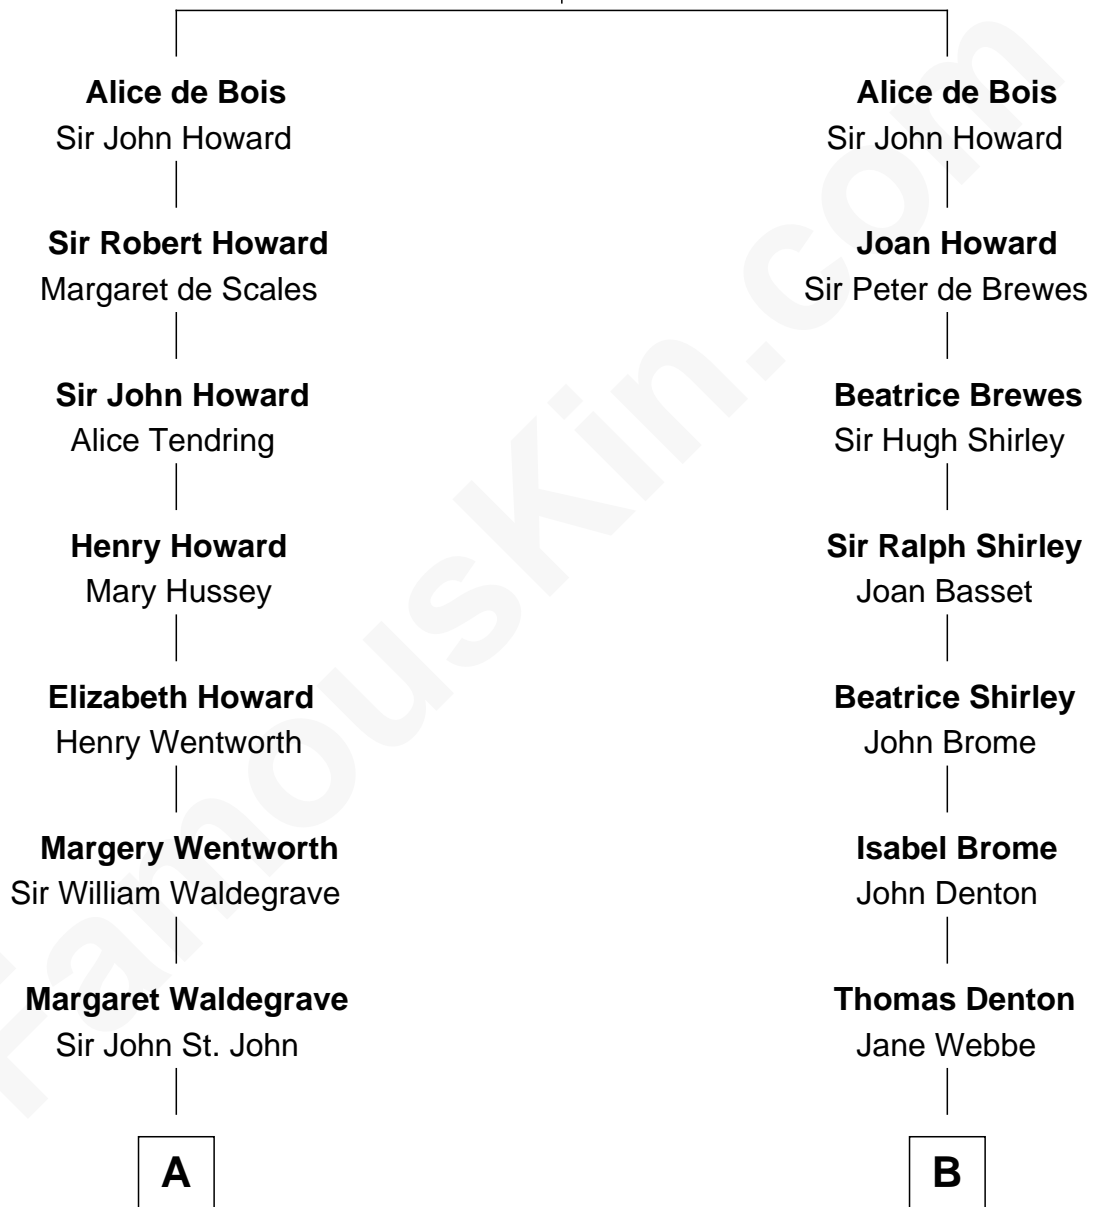

# FamousKin.com Relationship Chart of

**Prince Harry**  
*Duke of Sussex*

18th cousin 3 times removed of

**Rutherford B. Hayes**  
*19th U.S. President*

**Sir Robert de Bois**  
Christian le Latimer

**A**

**Margaret St. John**  
Sir Francis Russell

**William Russell**  
Elizabeth Long

**Francis Russell**  
Catherine Brydges

**Anne Russell**  
George Digby

**Ann Digby**  
Sir Robert Spencer

**Sir Charles Spencer**  
Anne Churchill

**John Spencer**  
Georgiana Carolina Carteret

**John Spencer**  
Margaret Georgiana Poyntz

**George John Spencer**  
Lavina Bingham

**Frederick Spencer**  
Adelaide Horatia Elizabeth Seymour

**C**

**B**

**Isabel Denton**  
William ap Walter

**Thomasine Walter**  
William Luckyn