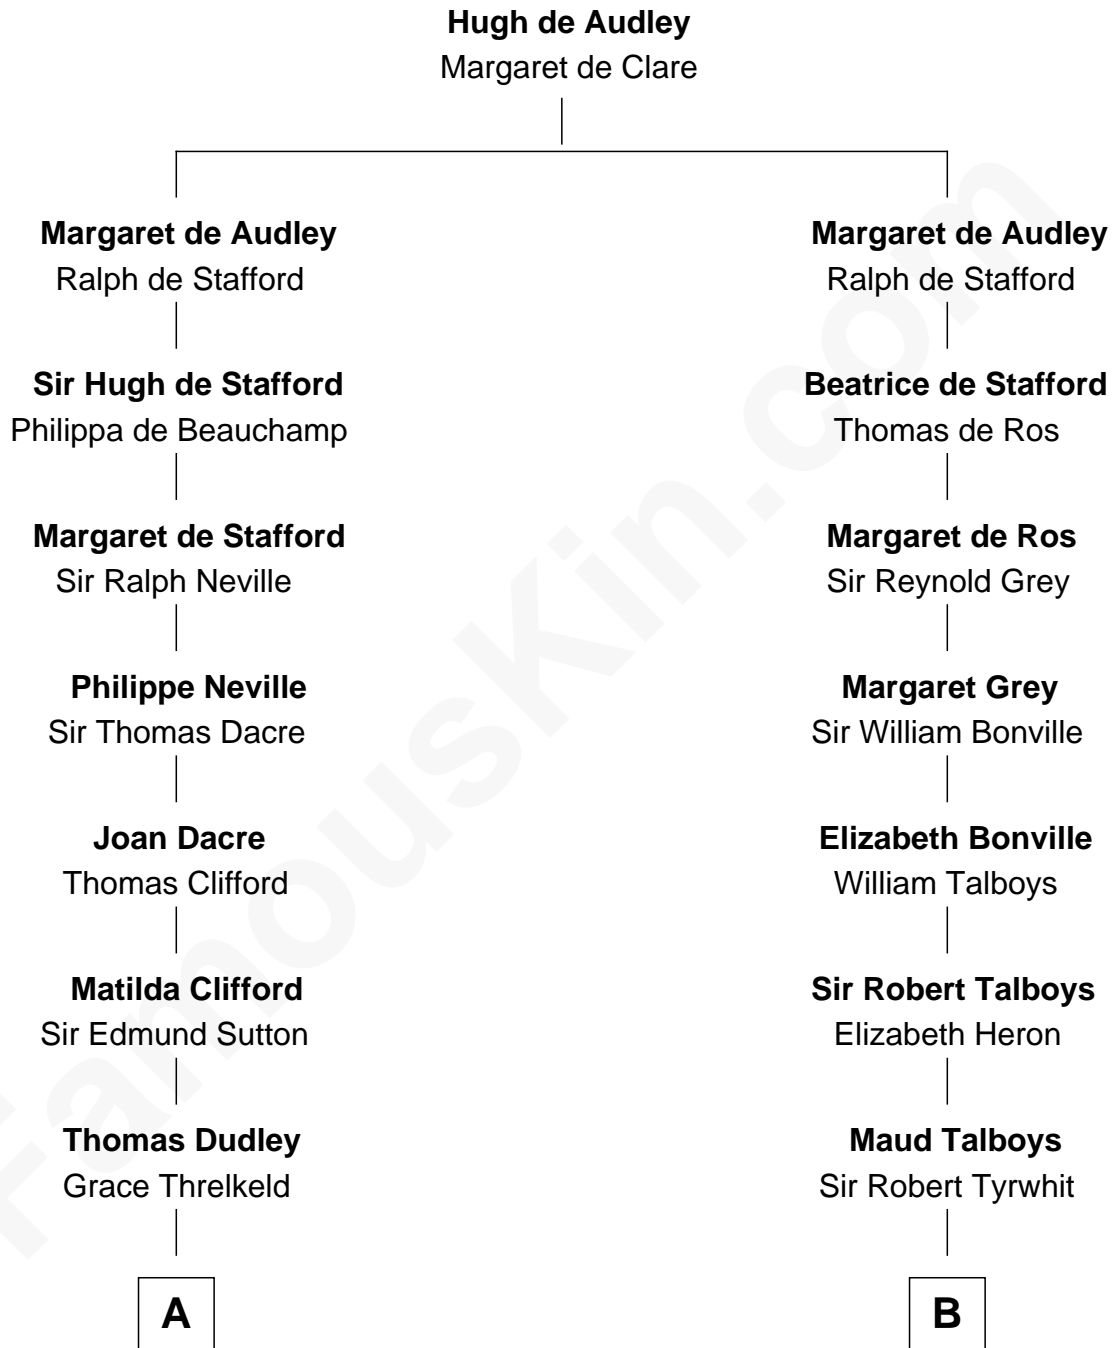

FamousKin.com Relationship Chart of

Prince Harry
Duke of Sussex

20th cousin of

Mitt Romney

70th Governor of Massachusetts

C

Albert Edward John Spencer
Cynthia Elinor Beatrix Hamilton

Edward John Spencer
Frances Ruth Burke Roche

Princess Diana Frances Spencer
Charles III, King of the United Kingdom

Prince Harry
Duke of Sussex

D

Charles Edward Robison
Rosetta Mary Berry

Alma Luella Robison
Harold Arundel LaFount

Lenore Emily LaFount
George Wilcken Romney

Mitt Romney
70th Governor of Massachusetts