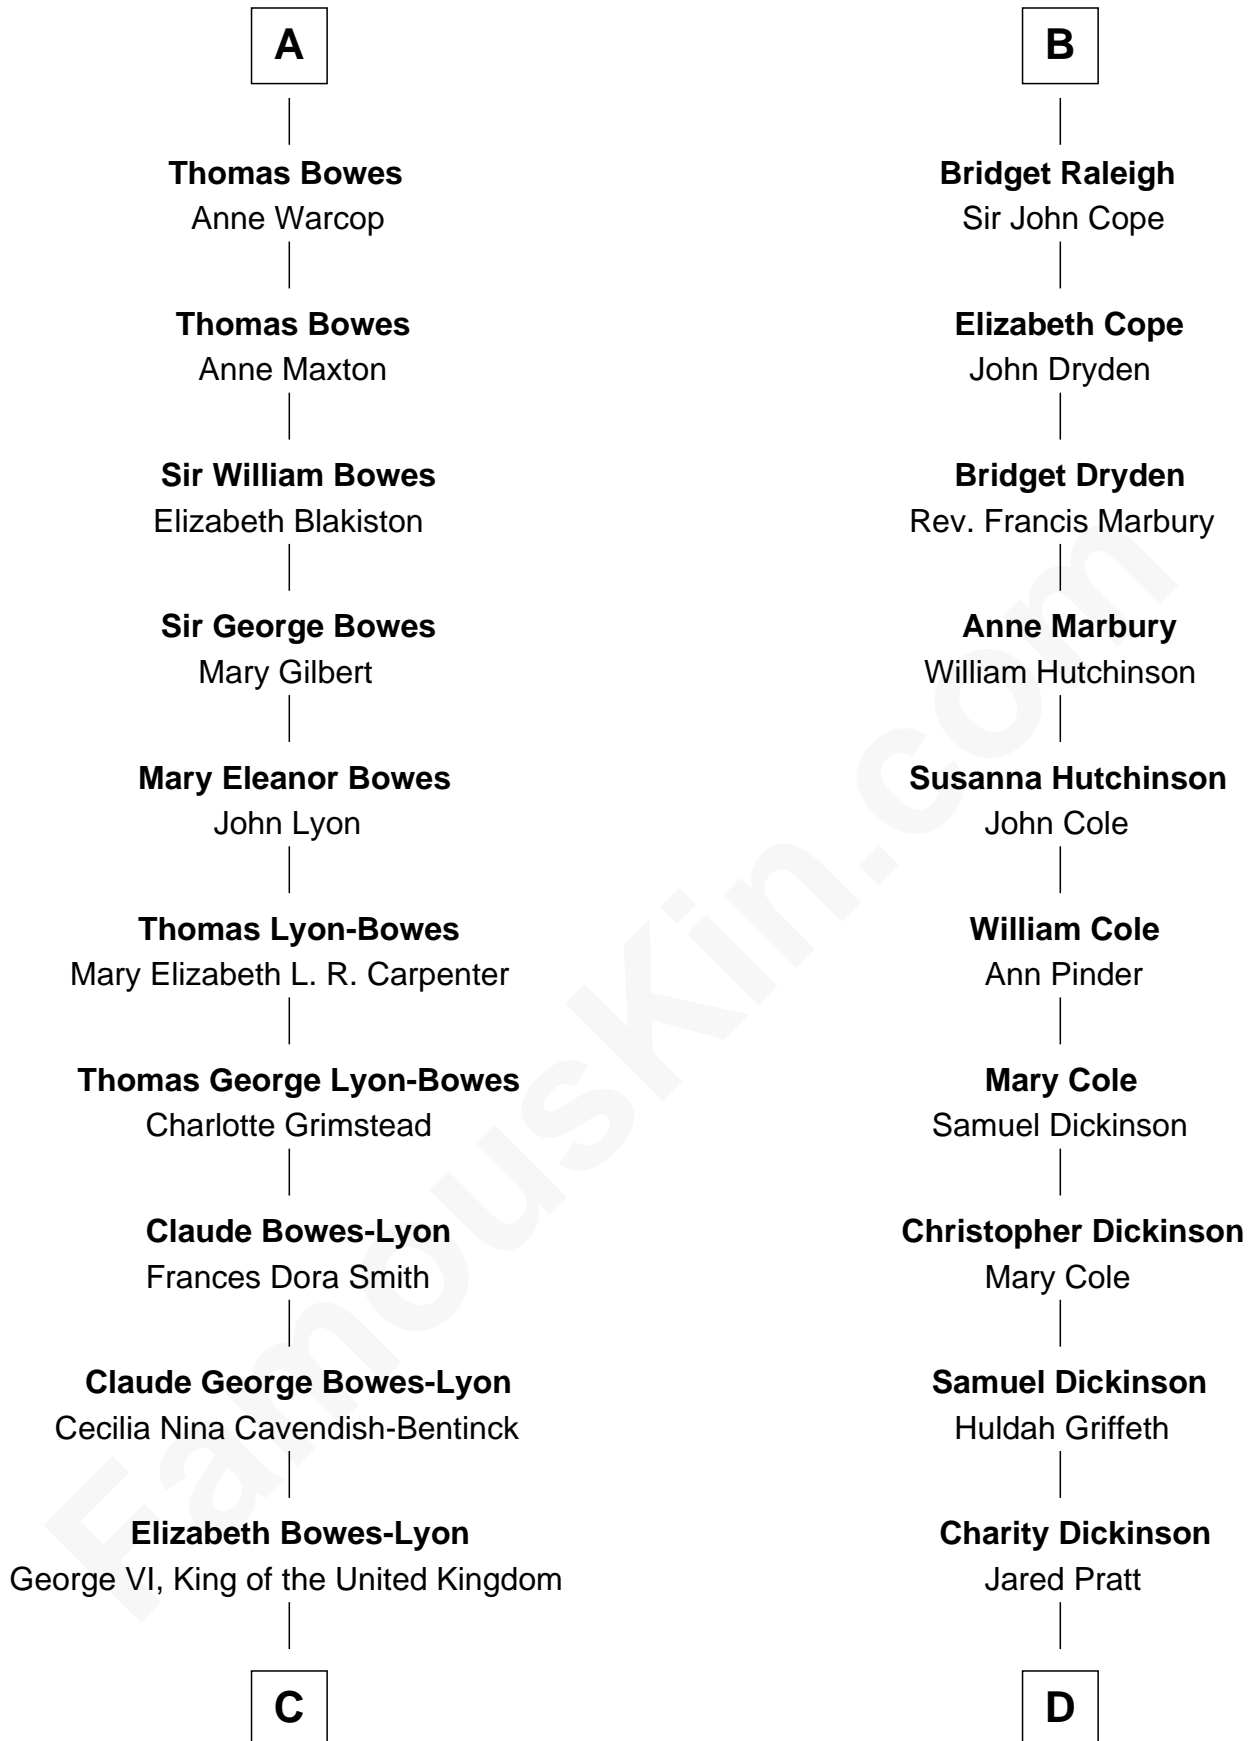

# FamousKin.com Relationship Chart of

**Prince Harry**  
*Duke of Sussex*

19th cousin 2 times removed of

**Mitt Romney**

*70th Governor of Massachusetts*

**Edmund Fitzalan**  
Alice de Warenne

**C**

**Elizabeth II, Queen of the United Kingdom**

Prince Philip of Edinburgh

**Charles III, King of the United Kingdom**

Princess Diana Frances Spencer

**Prince Harry**

*Duke of Sussex*

**D**

**Parley Parker Pratt**

Mary Woods

**Helaman Pratt**

Anna Johanna Dorothy Wilcken

**Anna Amelia Pratt**

Gaskell Samuel Romney

**George Wilcken Romney**

Lenore Emily LaFount

**Mitt Romney**

*70th Governor of Massachusetts*