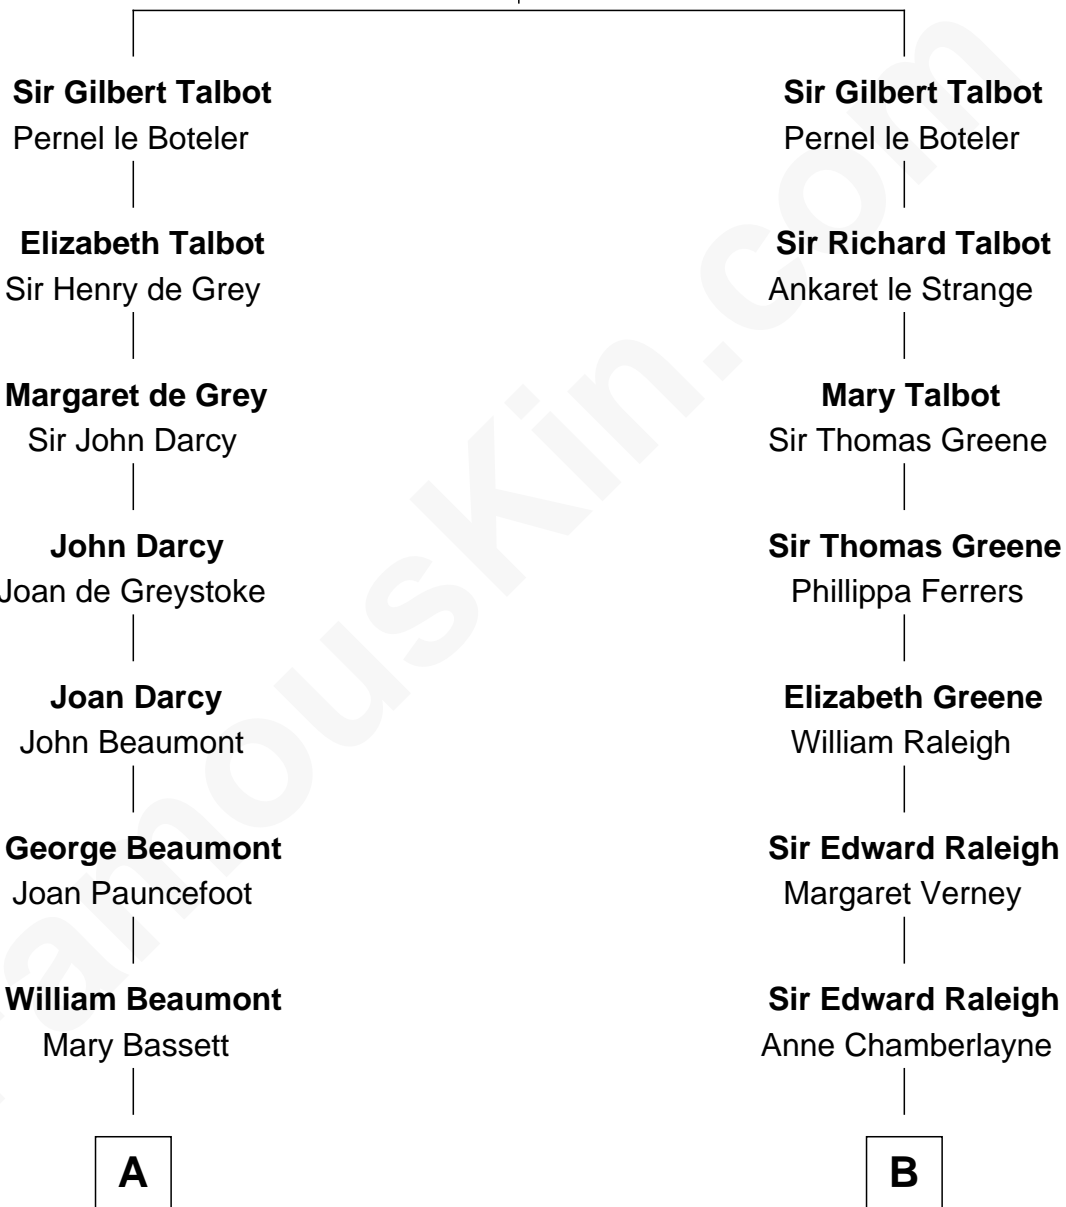

FamousKin.com Relationship Chart of

Prince Harry
Duke of Sussex

21st cousin of

Mitt Romney

70th Governor of Massachusetts

Richard Talbot
Elizabeth Comyn

C

Rosalind Cecilia Caroline Bingham

James Albert Edward Hamilton

Cynthia Elinor Beatrix Hamilton

Albert Edward John Spencer

Edward John Spencer

Frances Ruth Burke Roche

Princess Diana Frances Spencer

Charles III, King of the United Kingdom

Prince Harry

Duke of Sussex

D

Parley Parker Pratt

Mary Woods

Helaman Pratt

Anna Johanna Dorothy Wilcken

Anna Amelia Pratt

Gaskell Samuel Romney

George Wilcken Romney

Lenore Emily LaFount

Mitt Romney

70th Governor of Massachusetts