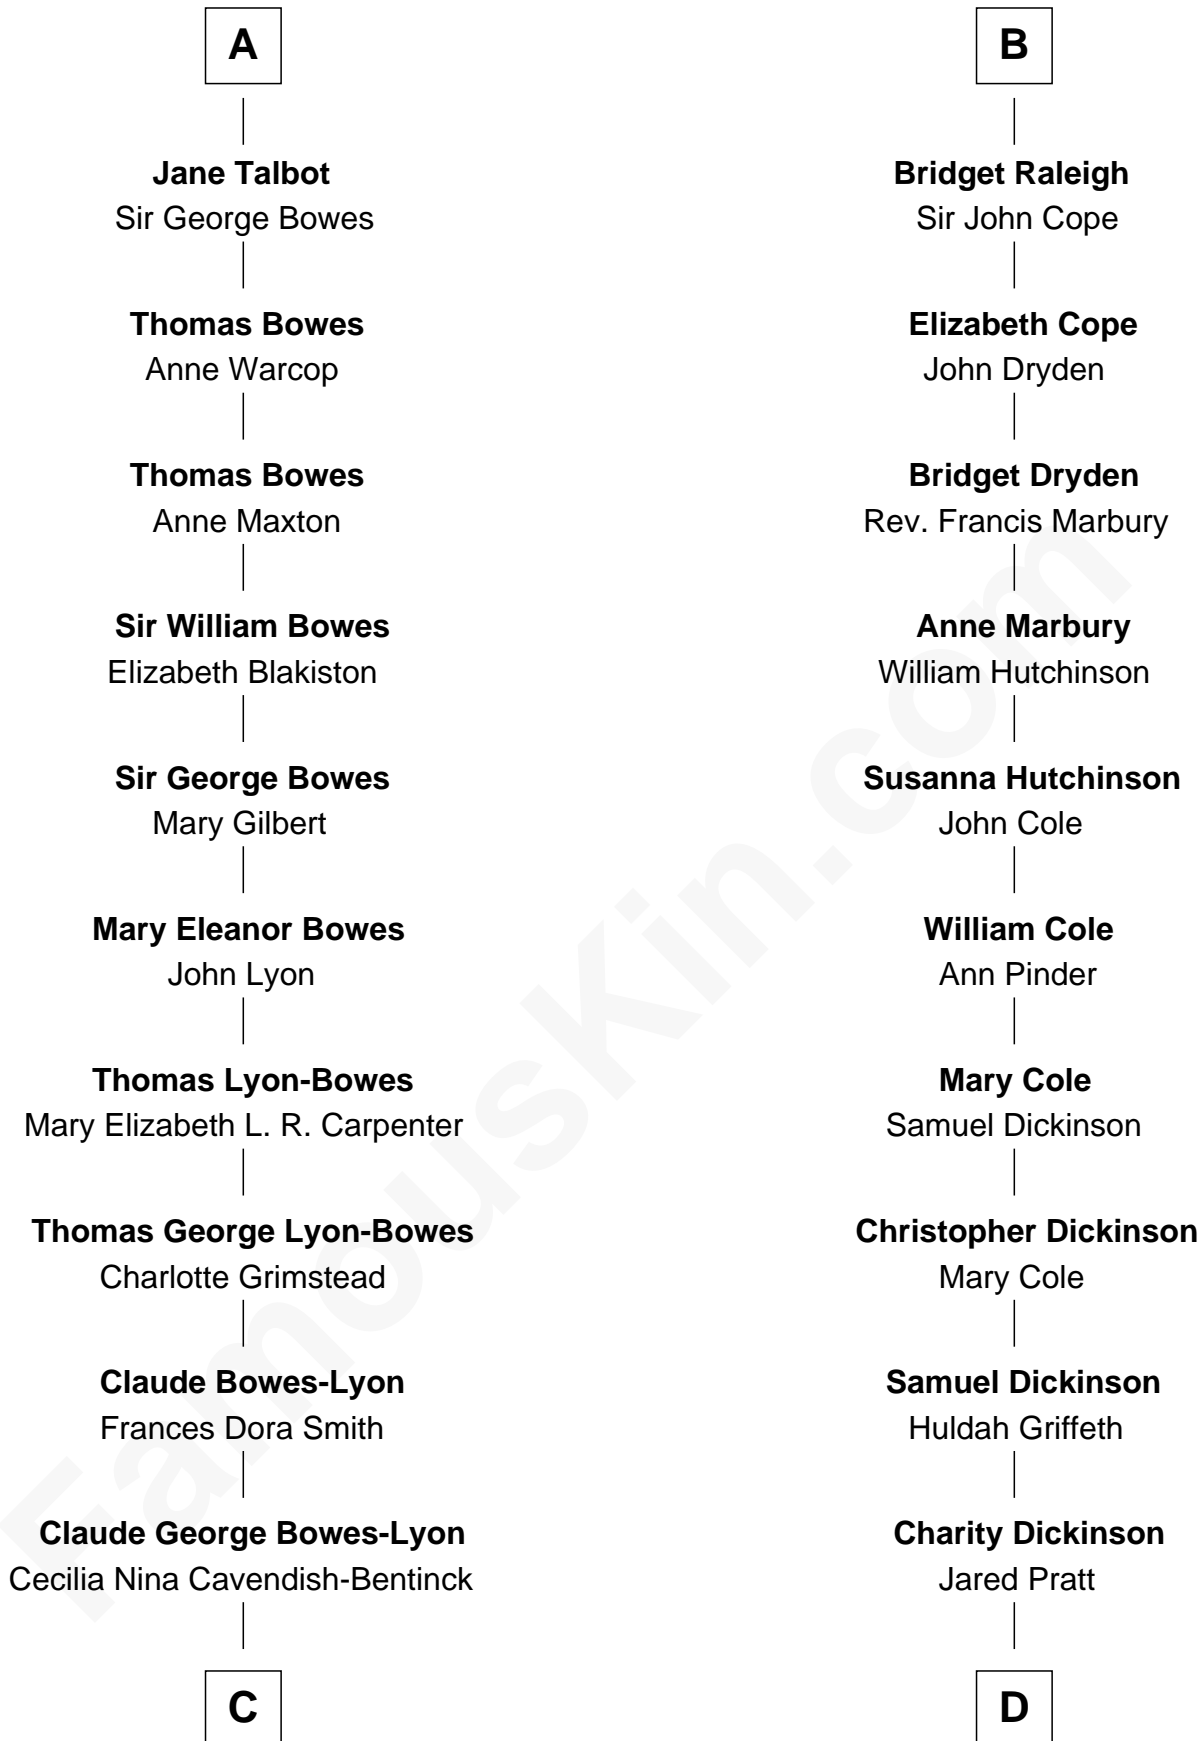

FamousKin.com Relationship Chart of

Prince Harry
Duke of Sussex

20th cousin 1 time removed of

Mitt Romney

70th Governor of Massachusetts

Sir James le Boteler
Eleanor de Bohun

James le Boteler
Elizabeth Darcy

Sir Richard Talbot
Ankaret le Strange

Mary Talbot
Sir Thomas Greene

Sir Thomas Greene
Phillippa Ferrers

Elizabeth Greene
William Raleigh

Sir Edward Raleigh
Margaret Verney

Sir Edward Raleigh
Anne Chamberlayne

B

C

Elizabeth Bowes-Lyon

George VI, King of the United Kingdom

Elizabeth II, Queen of the United Kingdom

Prince Philip of Edinburgh

Charles III, King of the United Kingdom

Princess Diana Frances Spencer