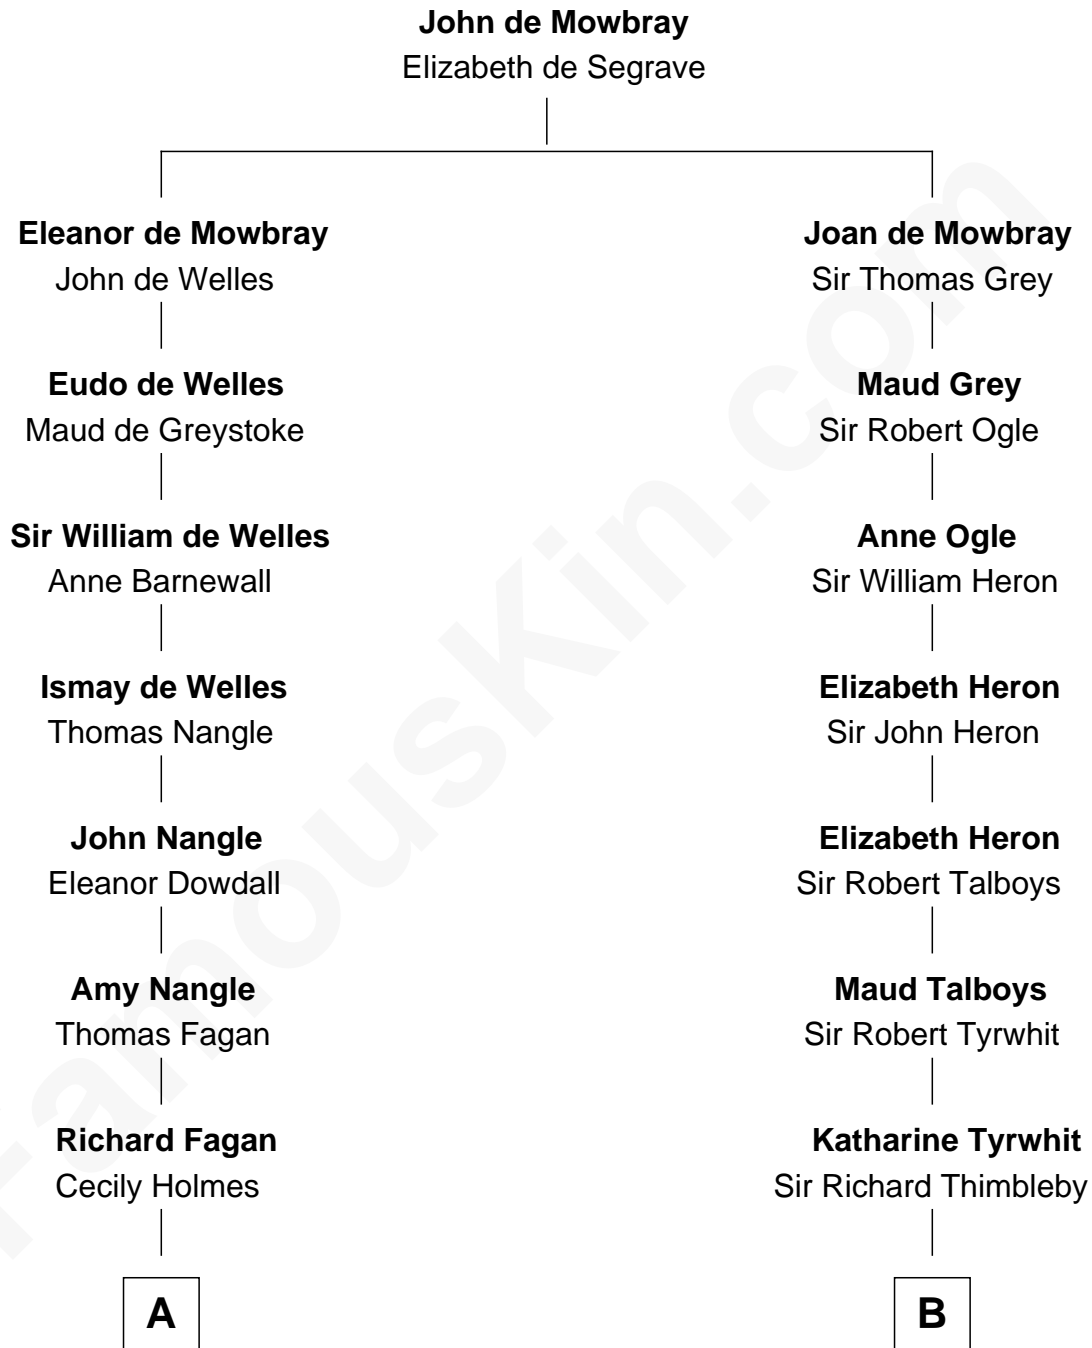

FamousKin.com Relationship Chart of

Prince Harry
Duke of Sussex

19th cousin of

Mitt Romney

70th Governor of Massachusetts

C

Elizabeth II, Queen of the United Kingdom

Prince Philip of Edinburgh

Charles III, King of the United Kingdom

Princess Diana Frances Spencer

Prince Harry

Duke of Sussex

D

Alma Luella Robison

Harold Arundel LaFount

Lenore Emily LaFount

George Wilcken Romney

Mitt Romney

70th Governor of Massachusetts

FamousKin.com