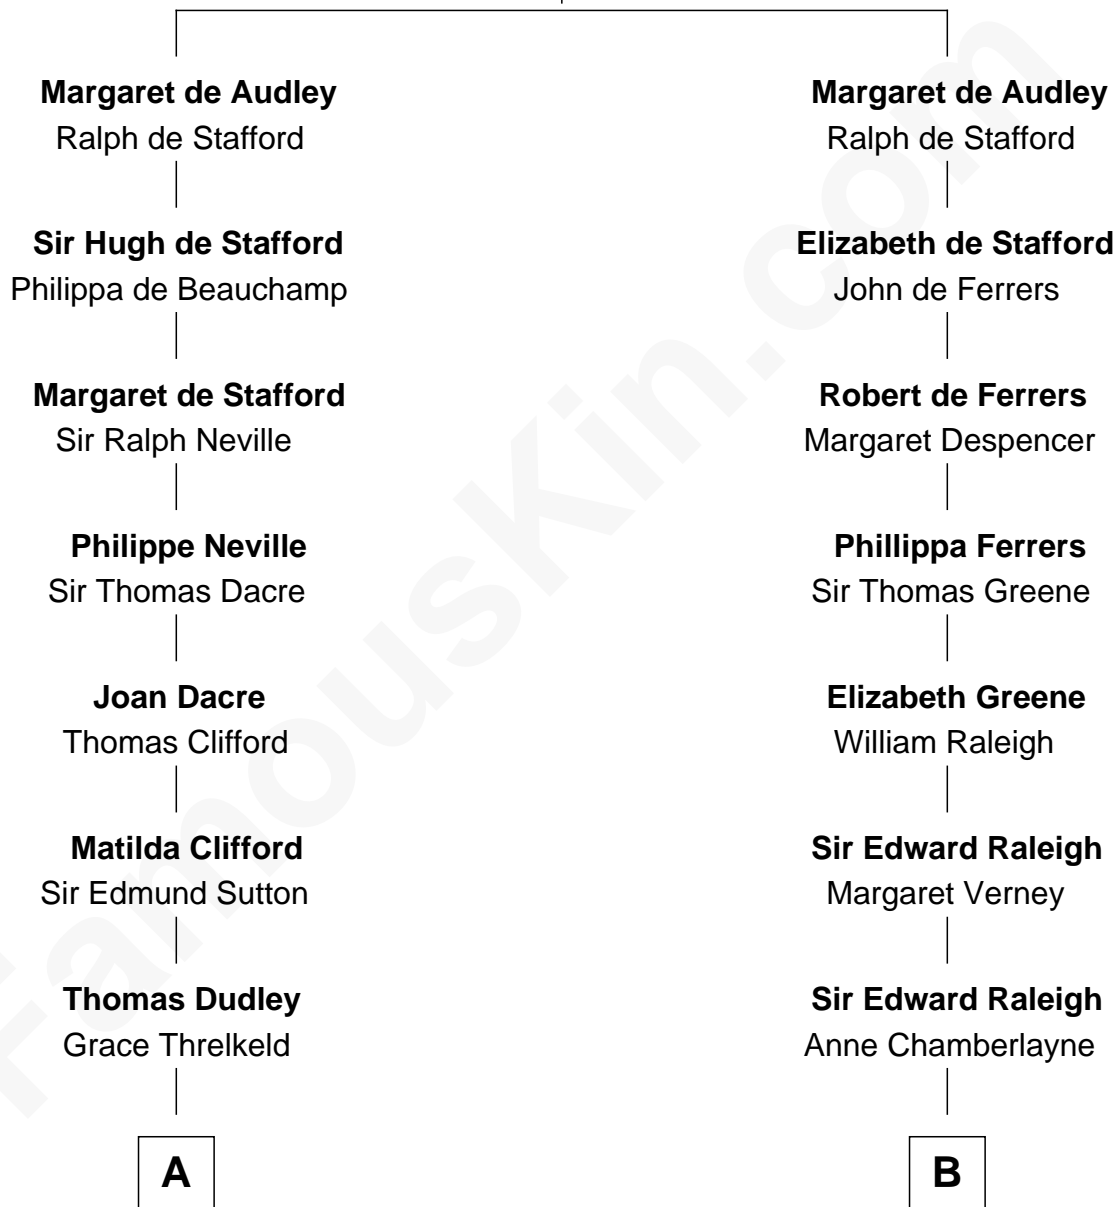

FamousKin.com Relationship Chart of

Prince Harry
Duke of Sussex

20th cousin of

George Romney
43rd Governor of Michigan

Hugh de Audley
Margaret de Clare

C

Albert Edward John Spencer
Cynthia Elinor Beatrix Hamilton

Edward John Spencer
Frances Ruth Burke Roche

Princess Diana Frances Spencer
Charles III, King of the United Kingdom

Prince Harry
Duke of Sussex

D

Parley Parker Pratt
Mary Woods

Helaman Pratt
Anna Johanna Dorothy Wilcken

Anna Amelia Pratt
Gaskell Samuel Romney

George Romney
43rd Governor of Michigan

FamousKin.com