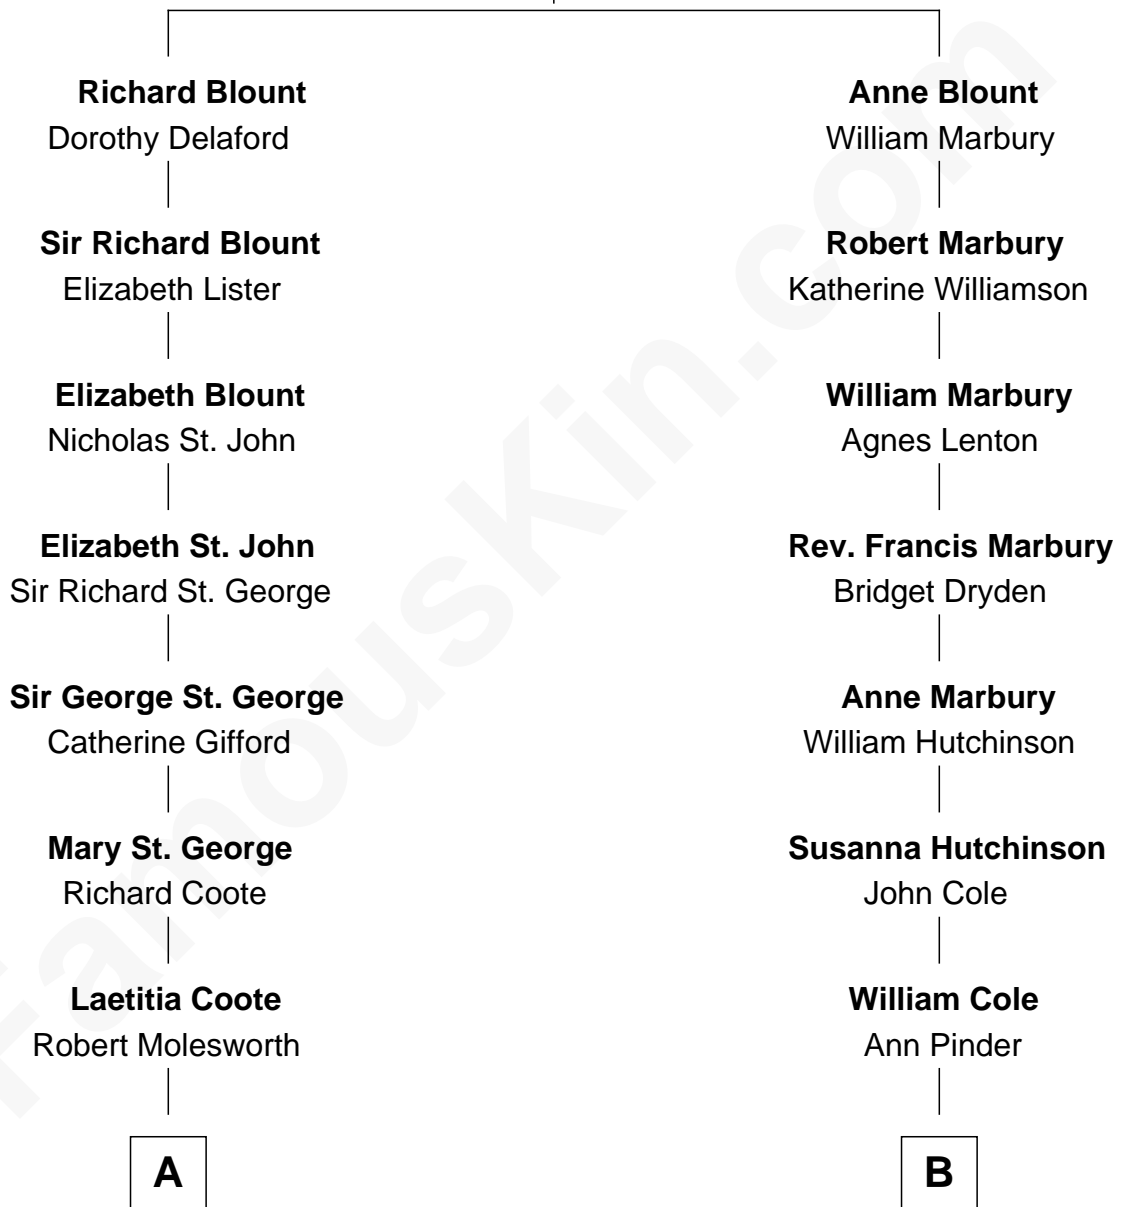

FamousKin.com Relationship Chart of

Prince Harry
Duke of Sussex

14th cousin 2 times removed of

George Romney
43rd Governor of Michigan

Sir Thomas Blount

with wife
Catherine Clifton

with wife
Agnes Hawley

A

Richard Molesworth

Mary Jenney Ussher

Louisa Molesworth

William Brabazon Ponsonby

Mary Elizabeth Ponsonby

Charles Grey

Elizabeth Grey

John Crocker Bulteel

Louisa Emily Charlotte Bulteel

Edward Charles Baring

Margaret Baring

Charles Robert Spencer

Albert Edward John Spencer

Cynthia Elinor Beatrix Hamilton

Edward John Spencer

Frances Ruth Burke Roche