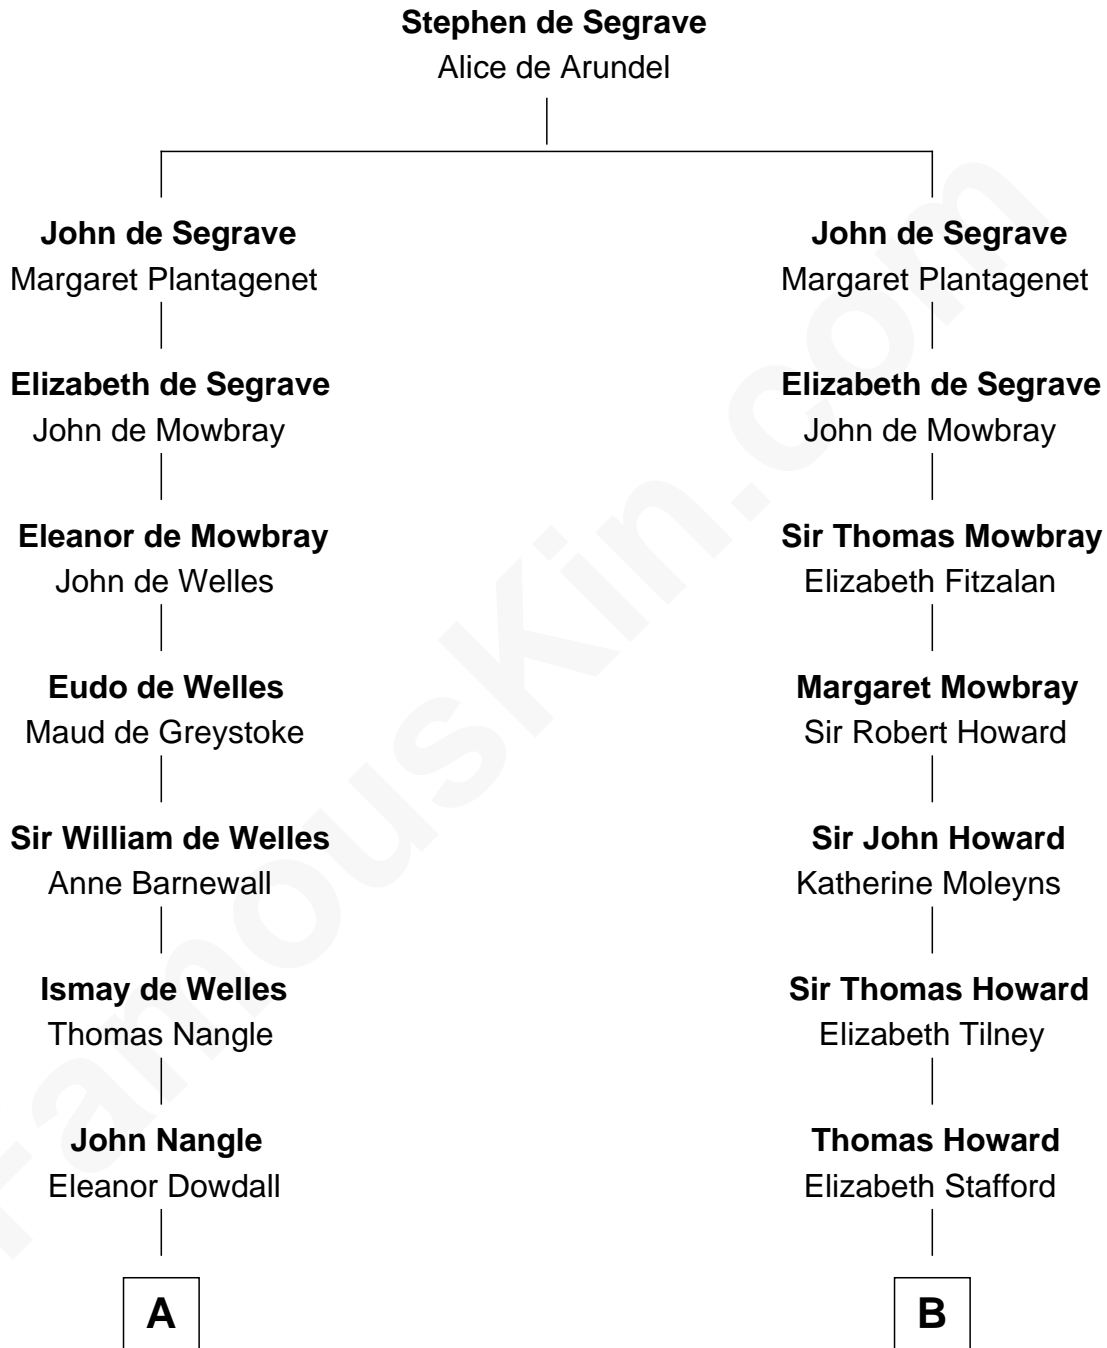

**FamousKin.com**  
**Relationship Chart of**  
**Prince Harry**  
*Duke of Sussex*

**17th cousin 4 times removed of**  
**Francis Scott Key**  
*Author of "The Star Spangled Banner"*

**A**

**Amy Nangle**  
Thomas Fagan

**Richard Fagan**  
Cecily Holmes

**John Fagan**  
Alice Segrave

**John Fagan**  
Beale Knowles

**Christopher Fagan**  
Mary Nangle

**Patrick Fagan**  
Christiana FitzMaurice

**Christopher Alexander Fagan**  
Hyacinthe Gabrielle Varis