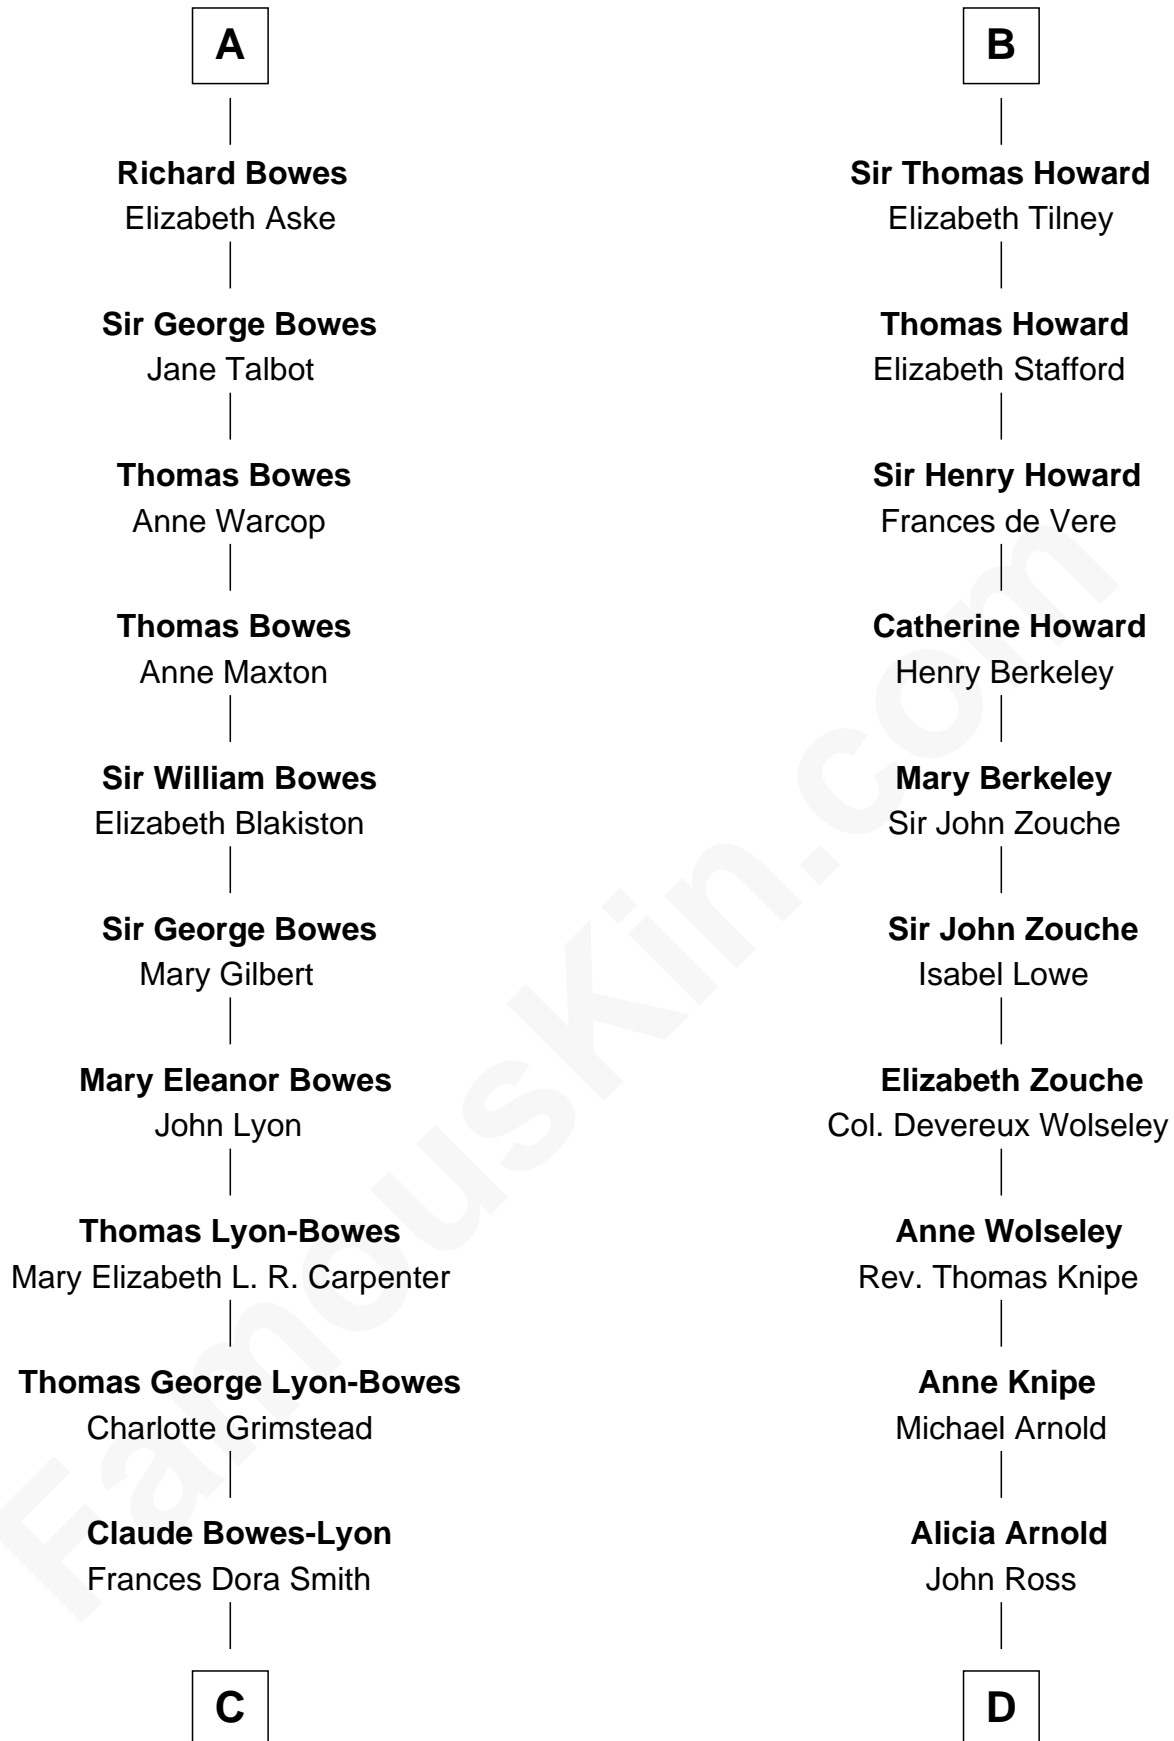

# FamousKin.com Relationship Chart of

**Prince Harry**  
*Duke of Sussex*

19th cousin 2 times removed of

**Francis Scott Key**

*Author of "The Star Spangled Banner"*

**C**

**Claude George Bowes-Lyon**  
Cecilia Nina Cavendish-Bentinck

**Elizabeth Bowes-Lyon**  
George VI, King of the United Kingdom

**Elizabeth II, Queen of the United Kingdom**  
Prince Philip of Edinburgh

**Charles III, King of the United Kingdom**  
Princess Diana Frances Spencer

**Prince Harry**  
*Duke of Sussex*

**D**

**Ann Arnold Ross**  
Frances Key

**John Ross Key**  
Anne Phebe Penn Dagworthy Charlton

**Francis Scott Key**  
*Author of "The Star Spangled Banner"*

FamousKin.com