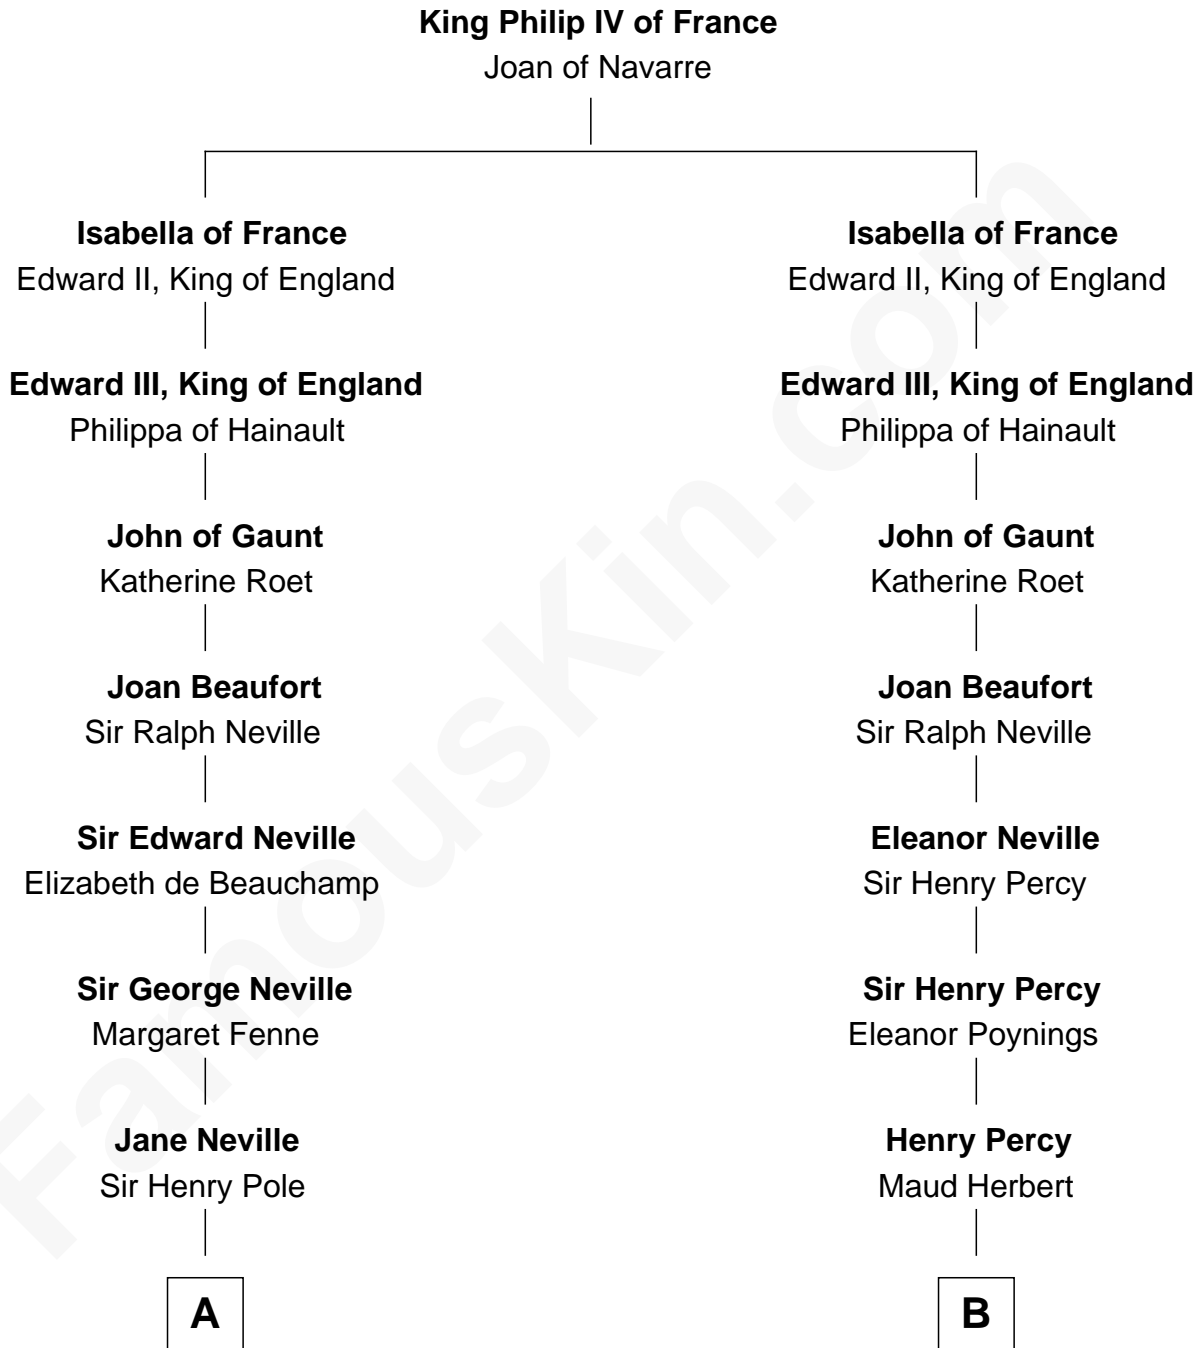

# FamousKin.com Relationship Chart of

**Prince Harry**  
*Duke of Sussex*

19th cousin 2 times removed of

**Francis Scott Key**

*Author of "The Star Spangled Banner"*

**A**

**Katherine Pole**  
Sir Francis Hastings