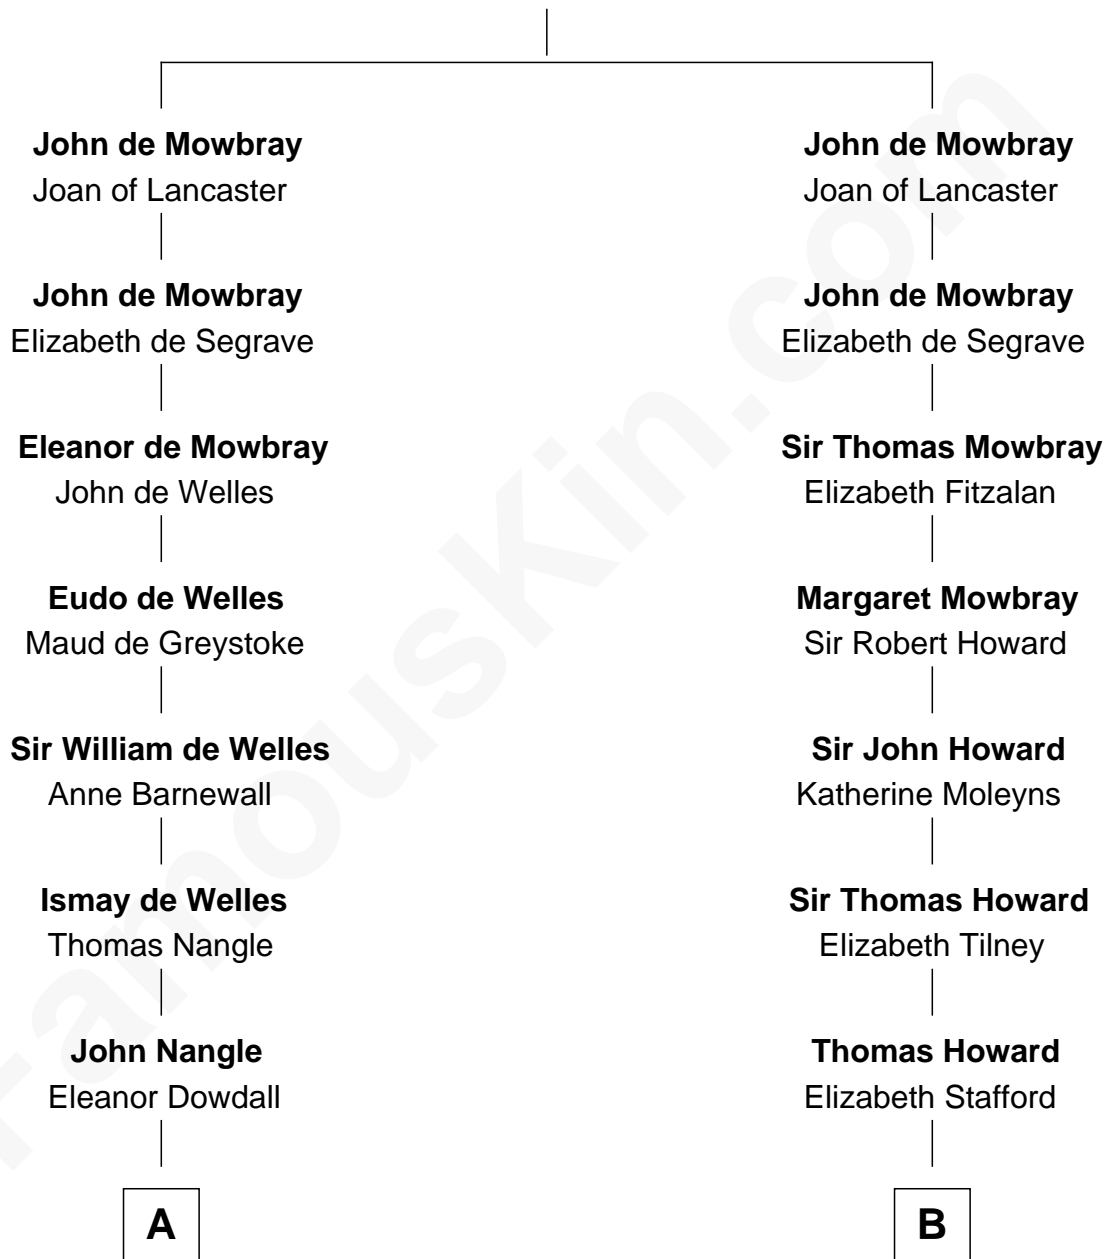

# FamousKin.com Relationship Chart of

**Prince Harry**  
*Duke of Sussex*

17th cousin 4 times removed of

**Francis Scott Key**

*Author of "The Star Spangled Banner"*

**Sir John de Mowbray**

Aline de Braiose

**C**

**Cecilia Nina Cavendish-Bentinck**

Claude George Bowes-Lyon

**Elizabeth Bowes-Lyon**

George VI, King of the United Kingdom

**Elizabeth II, Queen of the United Kingdom**

Prince Philip of Edinburgh

**Charles III, King of the United Kingdom**

Princess Diana Frances Spencer

**Prince Harry**

*Duke of Sussex*