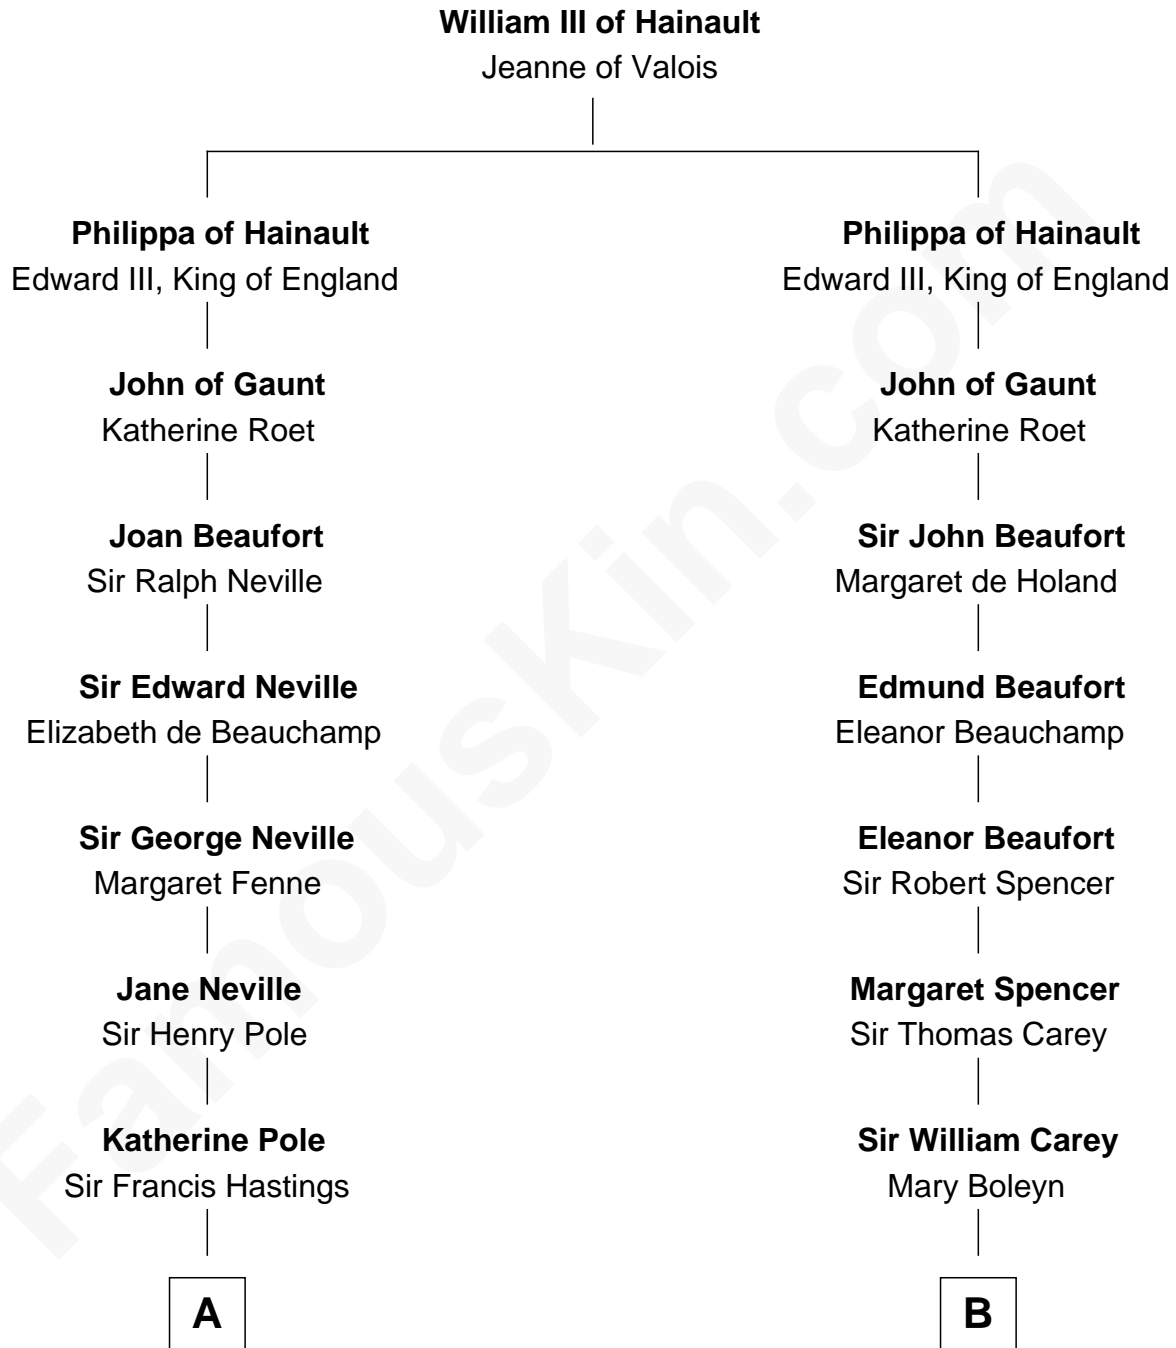

FamousKin.com

Relationship Chart of

Prince Harry

Duke of Sussex

18th cousin 2 times removed of

John D. Rockefeller
Founder of the Standard Oil Company

C

Albert Edward John Spencer
Cynthia Elinor Beatrix Hamilton

Edward John Spencer
Frances Ruth Burke Roche

Princess Diana Frances Spencer
Charles III, King of the United Kingdom

Prince Harry
Duke of Sussex

D

William Avery Rockefeller
Eliza Davison

John D. Rockefeller
Founder of the Standard Oil Company