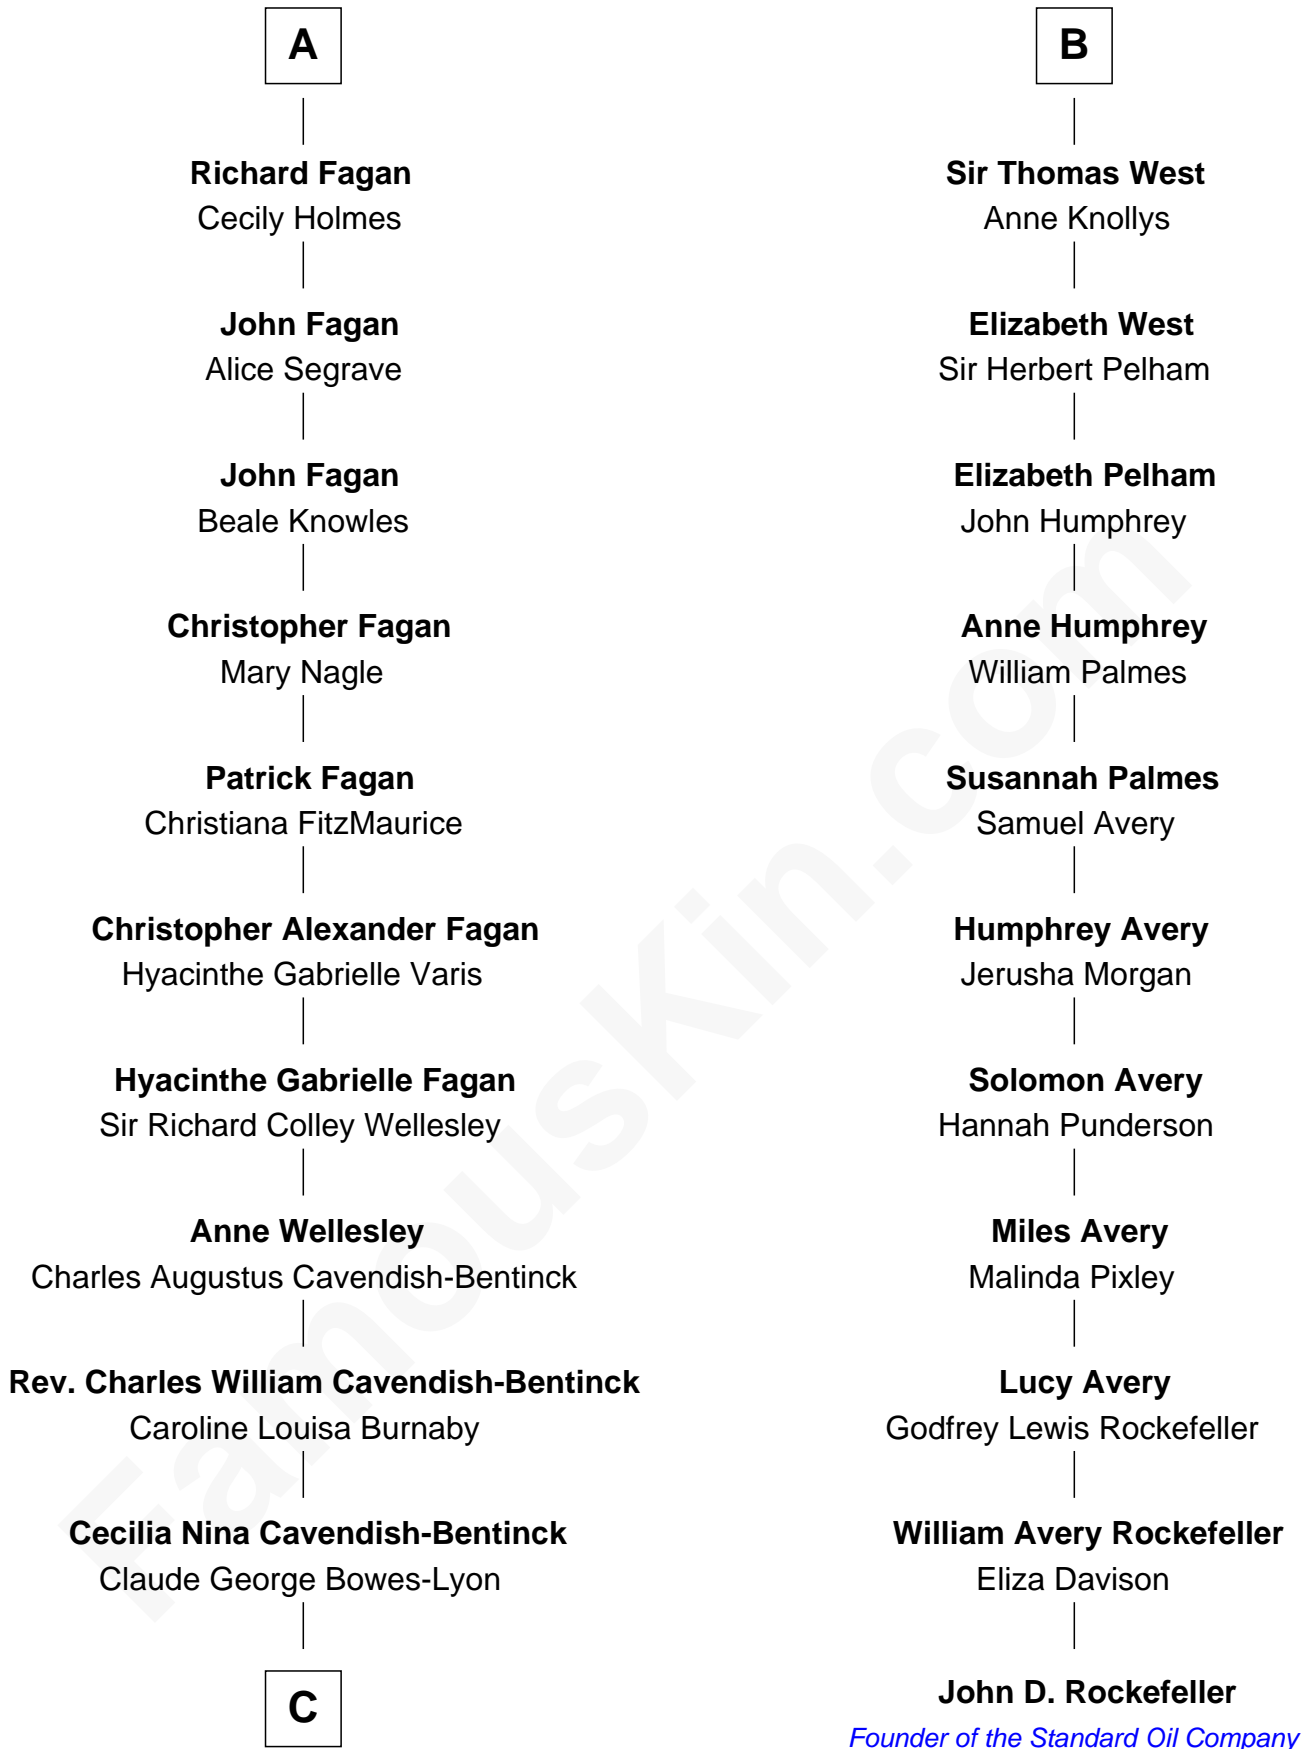

# FamousKin.com Relationship Chart of

**Prince Harry**

*Duke of Sussex*

17th cousin 3 times removed of

**John D. Rockefeller**

*Founder of the Standard Oil Company*

**John de Mowbray**

Joan of Lancaster

Thomas Nangle

**John Nangle**

Eleanor Dowdall

**Amy Nangle**

Thomas Fagan

**A**

**Eleanor Mowbray**

Roger de la Warre

**Joan de la Warre**

Sir Thomas West

**Sir Reynold West**

Margaret Thorley

**Sir Richard West**

Katherine Hungerford

**Sir Thomas West**

Eleanor Copley

**Sir George West**

Elizabeth Morton

**Sir William West**

Elizabeth Strange

**B**

**C**

**Elizabeth Bowes-Lyon**

George VI, King of the United Kingdom