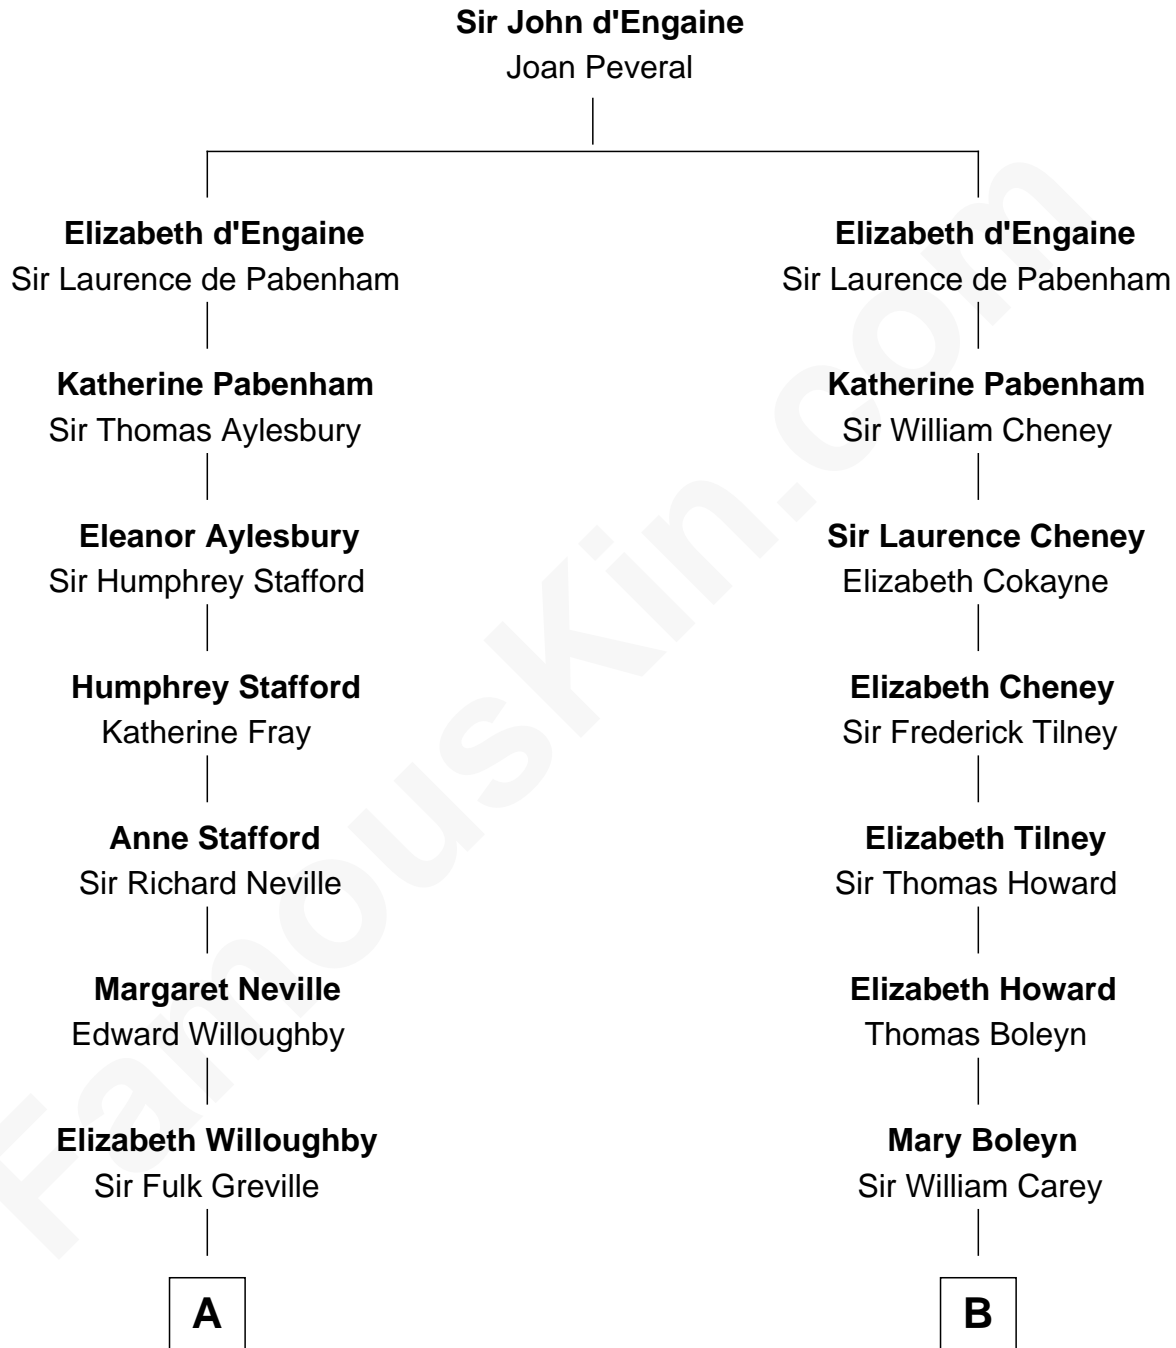

FamousKin.com

Relationship Chart of

Prince Harry

Duke of Sussex

18th cousin 3 times removed of

John D. Rockefeller
Founder of the Standard Oil Company

A

Eleanor Greville
Sir John Conway

Sir Edward Conway
Dorothy Tracy

Brilliana Conway
Sir Robert Harley

Sir Edward Harley
Abigail Stephens

Robert Harley
Elizabeth Foley

Edward Harley
Henrietta Cavendish Holles

Margaret Cavendish Harley
Sir William Bentinck