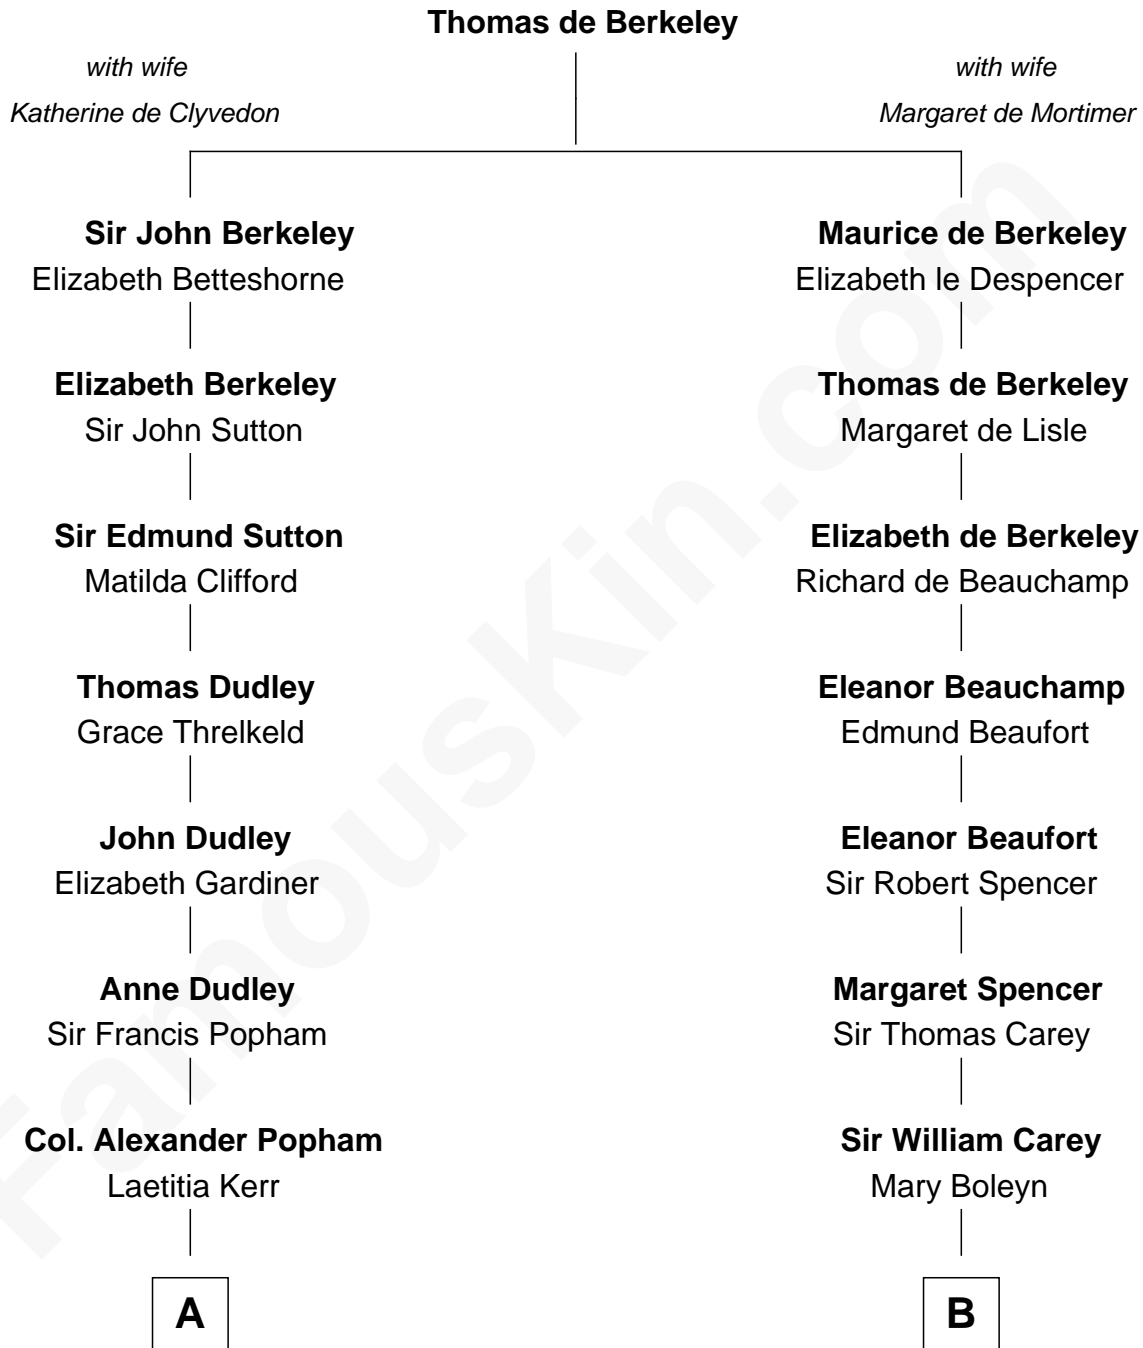

FamousKin.com
Relationship Chart of
Prince Harry
Duke of Sussex

17th cousin 1 time removed of

John D. Rockefeller
Founder of the Standard Oil Company

C

William Avery Rockefeller

Eliza Davison

John D. Rockefeller

Founder of the Standard Oil Company

FamousKin.com