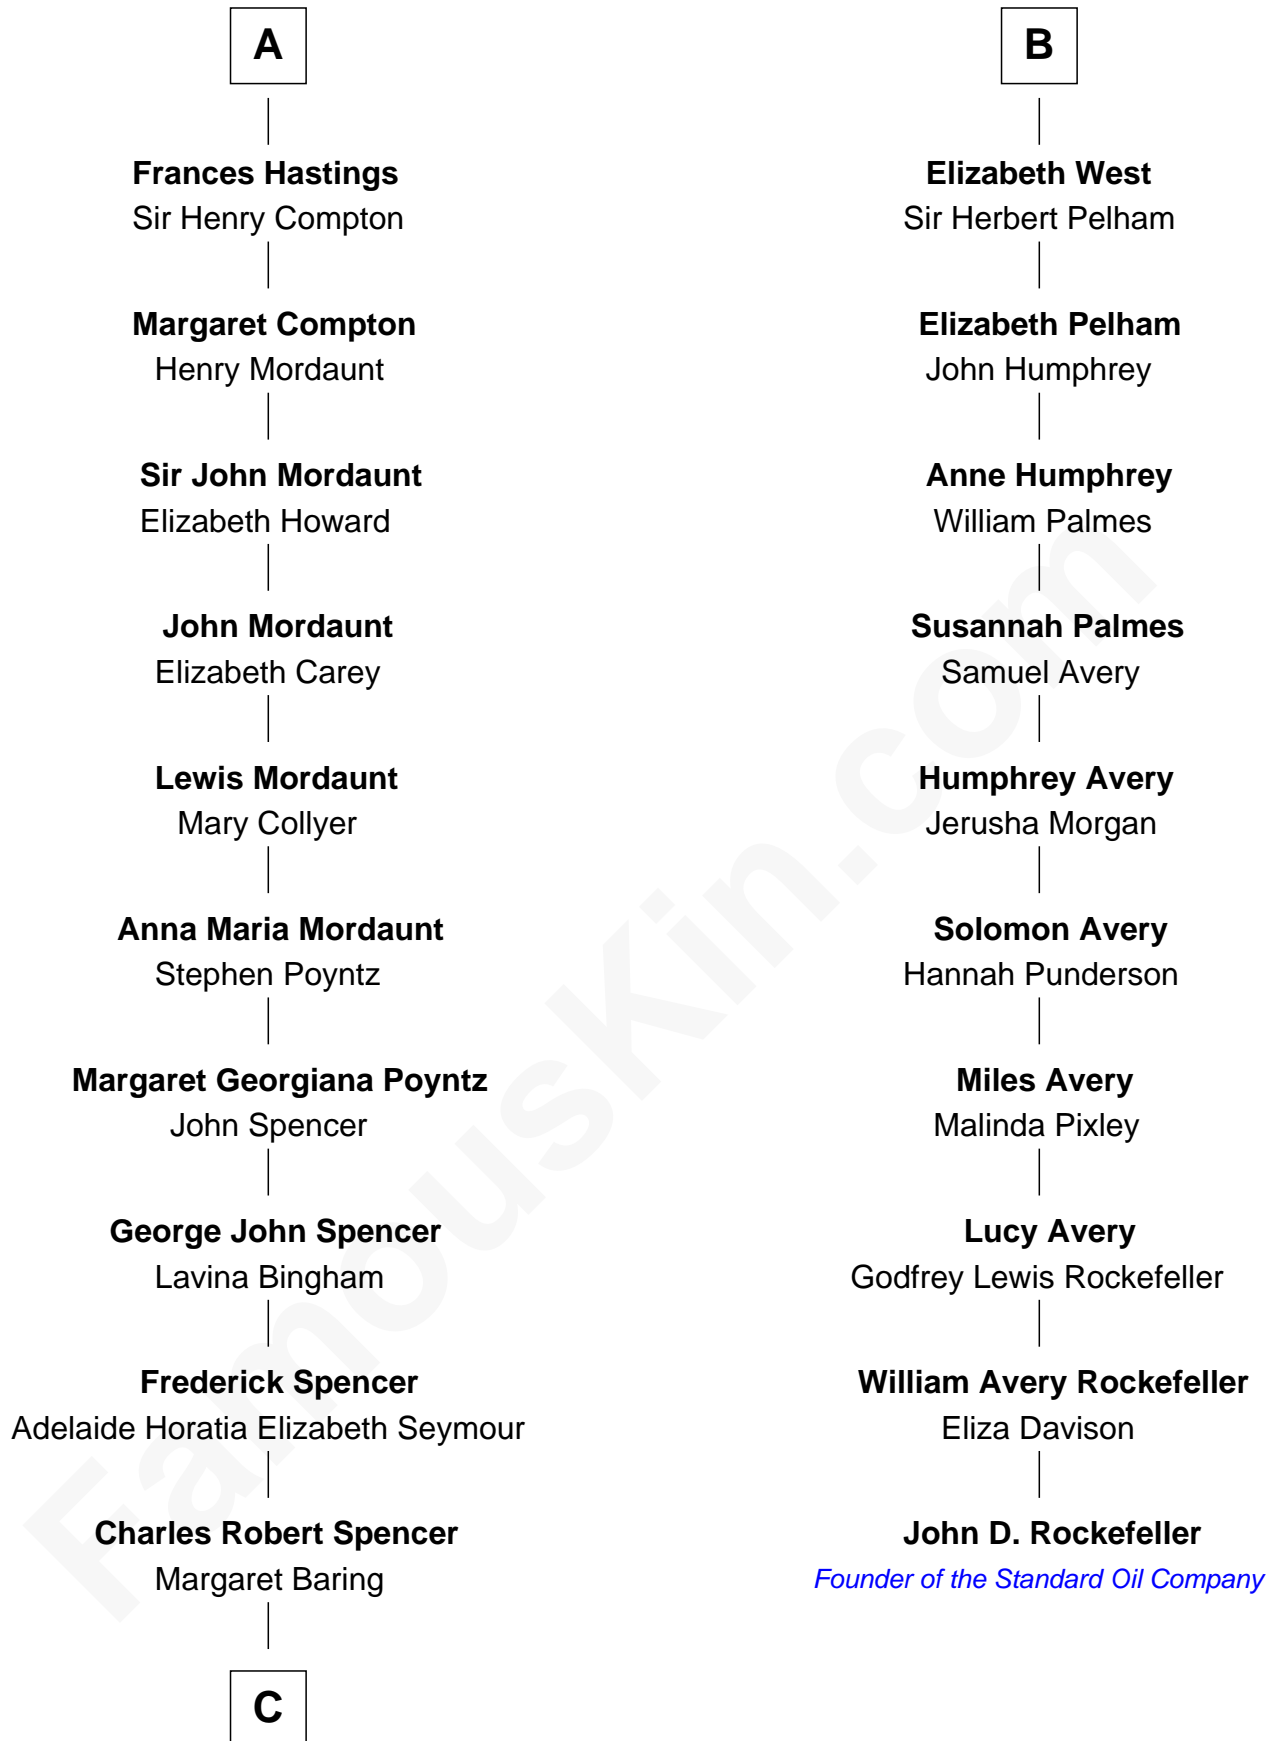

**FamousKin.com**  
**Relationship Chart of**  
**Prince Harry**  
*Duke of Sussex*

16th cousin 4 times removed of

**John D. Rockefeller**  
*Founder of the Standard Oil Company*

**Sir John de Beaumont**  
 Katherine de Everingham

**C**

—  
**Albert Edward John Spencer**

Cynthia Elinor Beatrix Hamilton

—  
**Edward John Spencer**

Frances Ruth Burke Roche

—  
**Princess Diana Frances Spencer**

Charles III, King of the United Kingdom

—  
**Prince Harry**