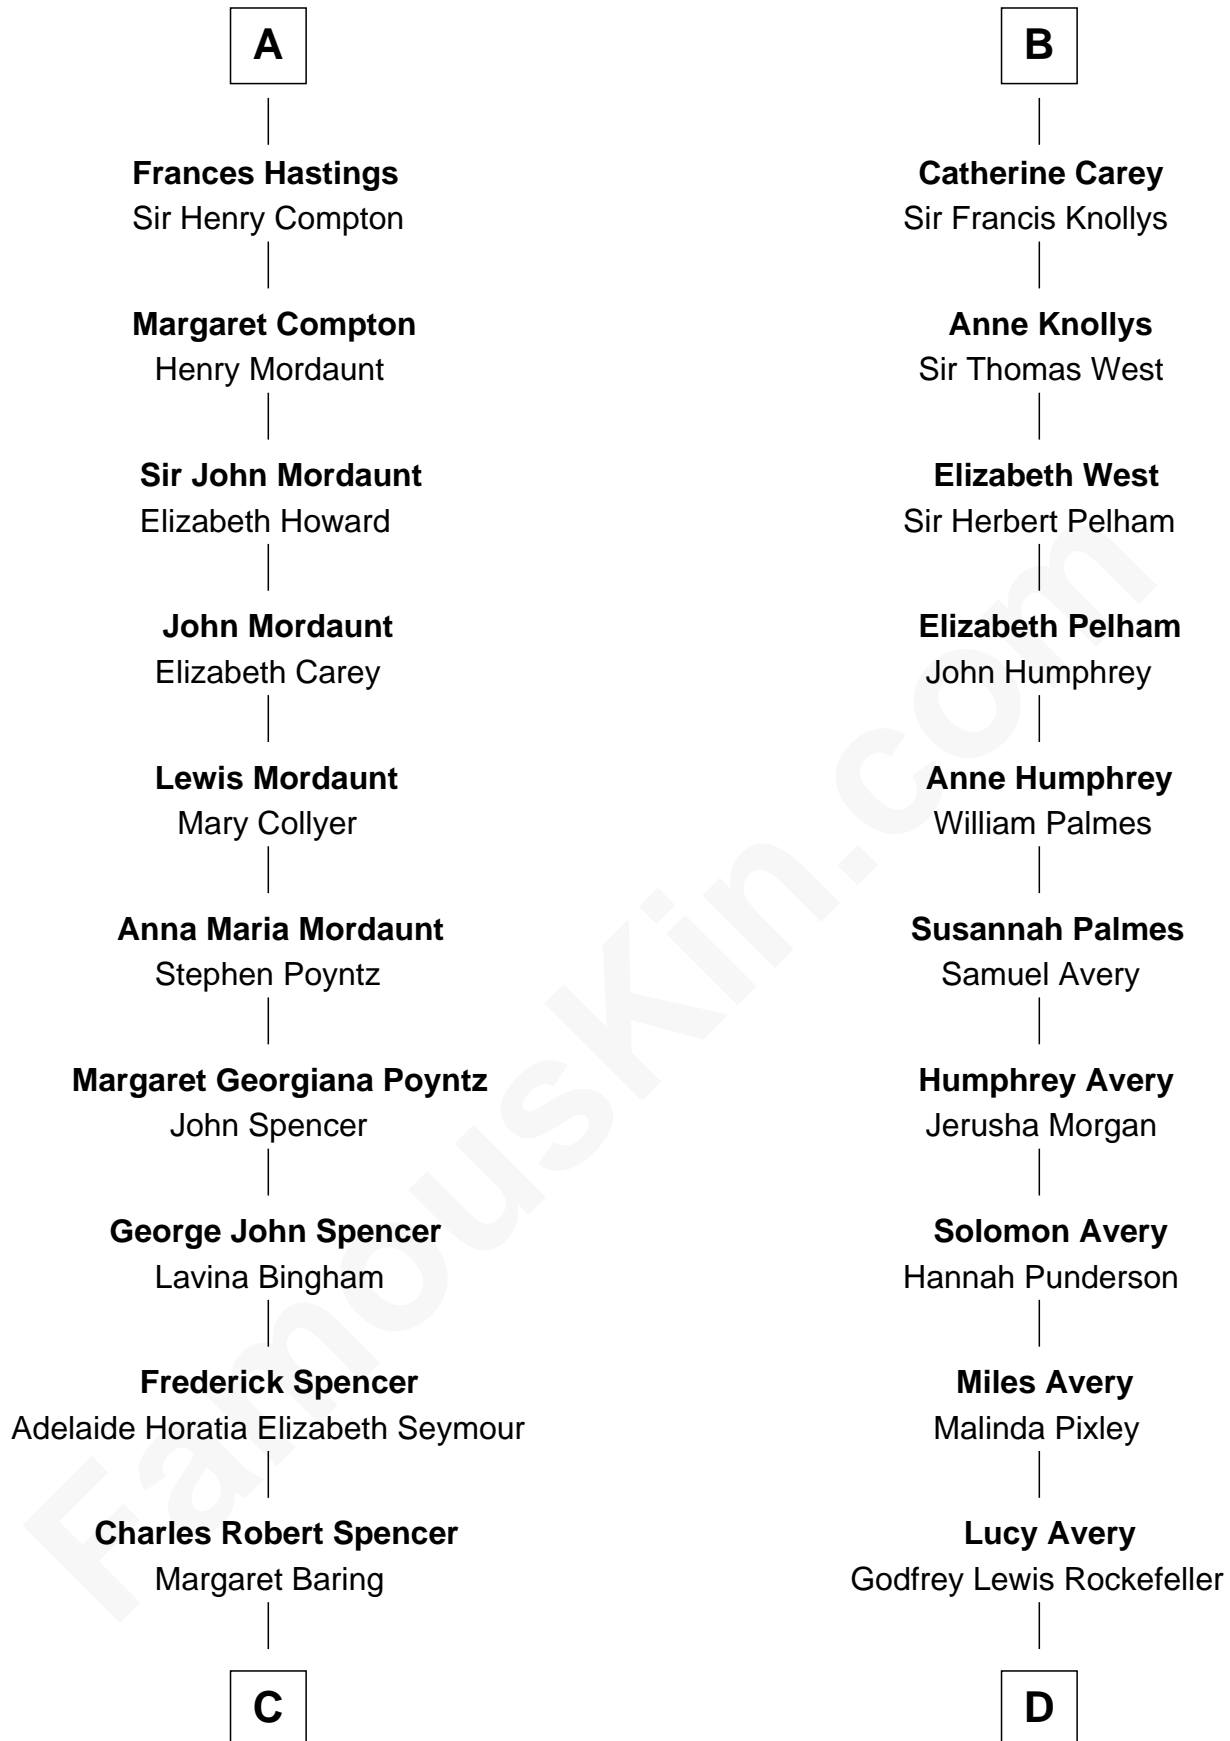

FamousKin.com

Relationship Chart of

Prince Harry

Duke of Sussex

18th cousin 2 times removed of

John D. Rockefeller
Founder of the Standard Oil Company

C

Albert Edward John Spencer
Cynthia Elinor Beatrix Hamilton

Edward John Spencer
Frances Ruth Burke Roche

Princess Diana Frances Spencer
Charles III, King of the United Kingdom

Prince Harry
Duke of Sussex

D

William Avery Rockefeller
Eliza Davison

John D. Rockefeller
Founder of the Standard Oil Company