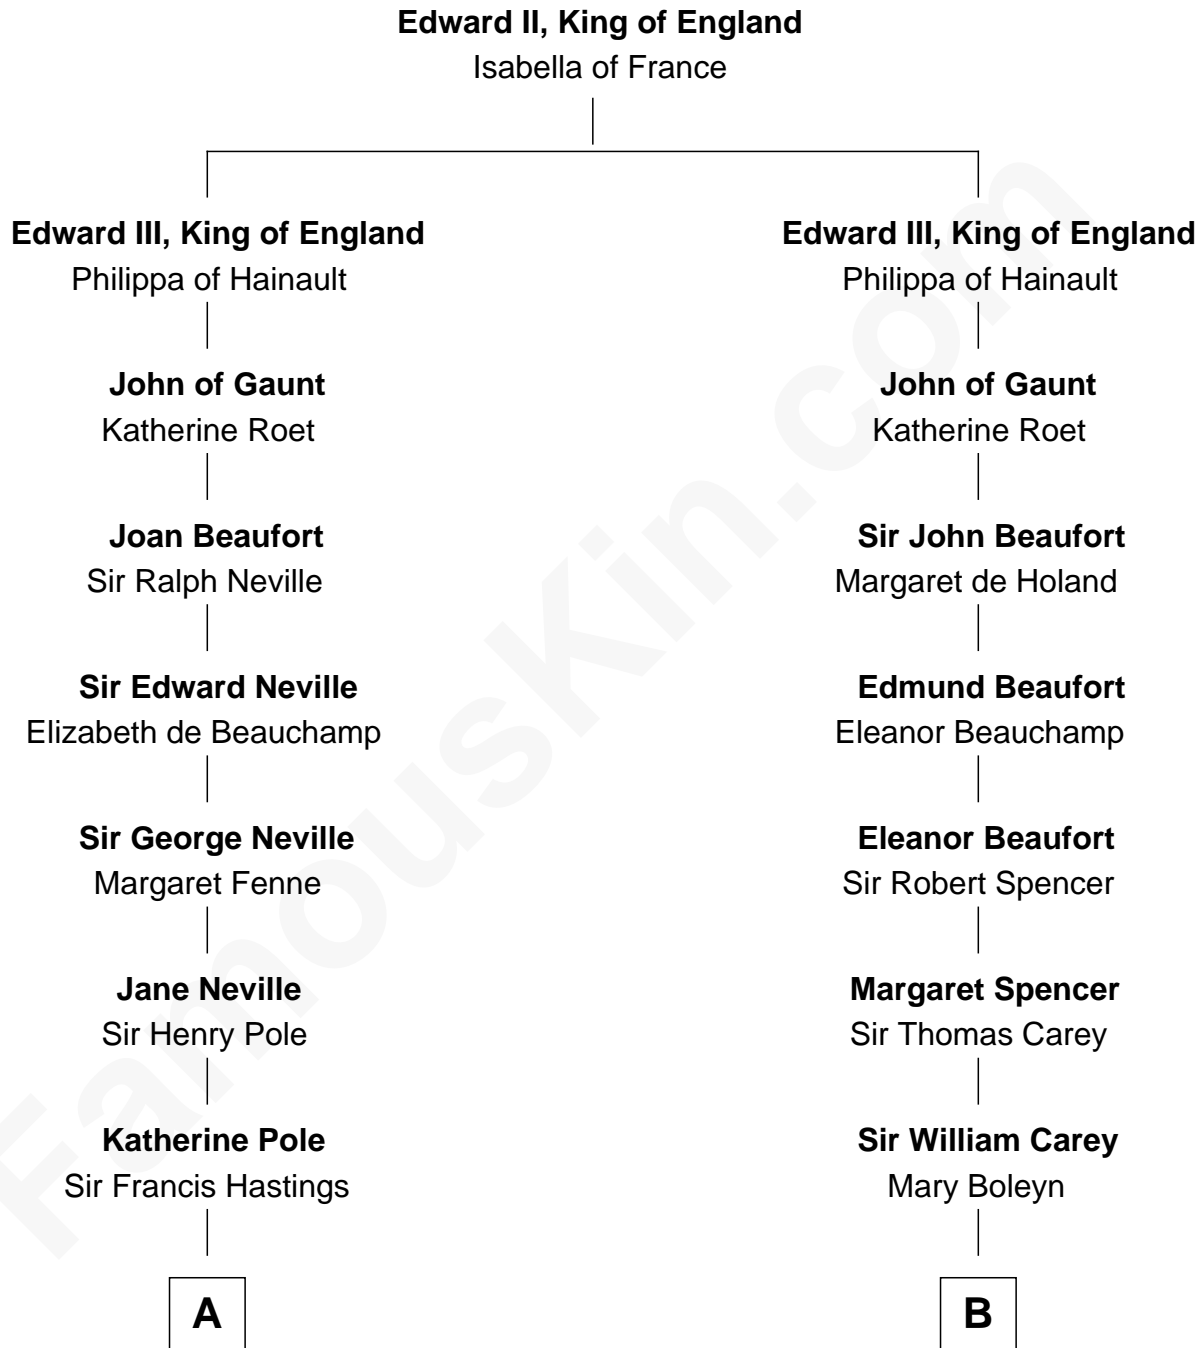

FamousKin.com

Relationship Chart of

Prince Harry

Duke of Sussex

18th cousin 2 times removed of

John D. Rockefeller
Founder of the Standard Oil Company

C

Albert Edward John Spencer
Cynthia Elinor Beatrix Hamilton

Edward John Spencer
Frances Ruth Burke Roche

Princess Diana Frances Spencer
Charles III, King of the United Kingdom

Prince Harry
Duke of Sussex

D

William Avery Rockefeller
Eliza Davison

John D. Rockefeller
Founder of the Standard Oil Company