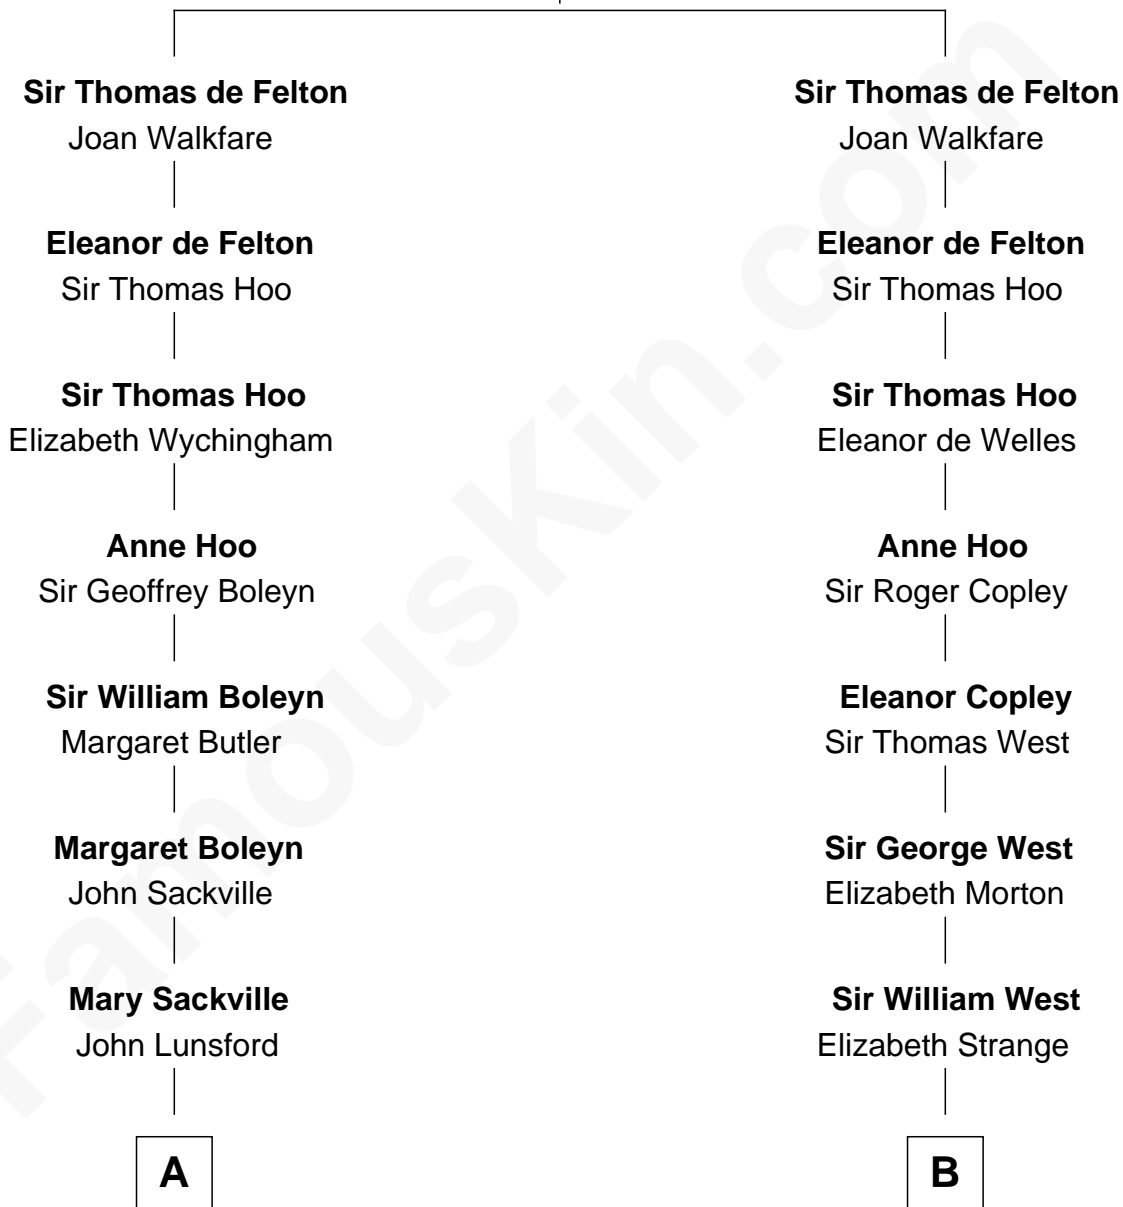

FamousKin.com Relationship Chart of

Prince Harry
Duke of Sussex

17th cousin 3 times removed of

John D. Rockefeller
Founder of the Standard Oil Company

Sir John de Felton

Sibyl - - - - -

C

Albert Edward John Spencer

Cynthia Elinor Beatrix Hamilton

Edward John Spencer

Frances Ruth Burke Roche

Princess Diana Frances Spencer

Charles III, King of the United Kingdom

Prince Harry

Duke of Sussex

FamousKin.com