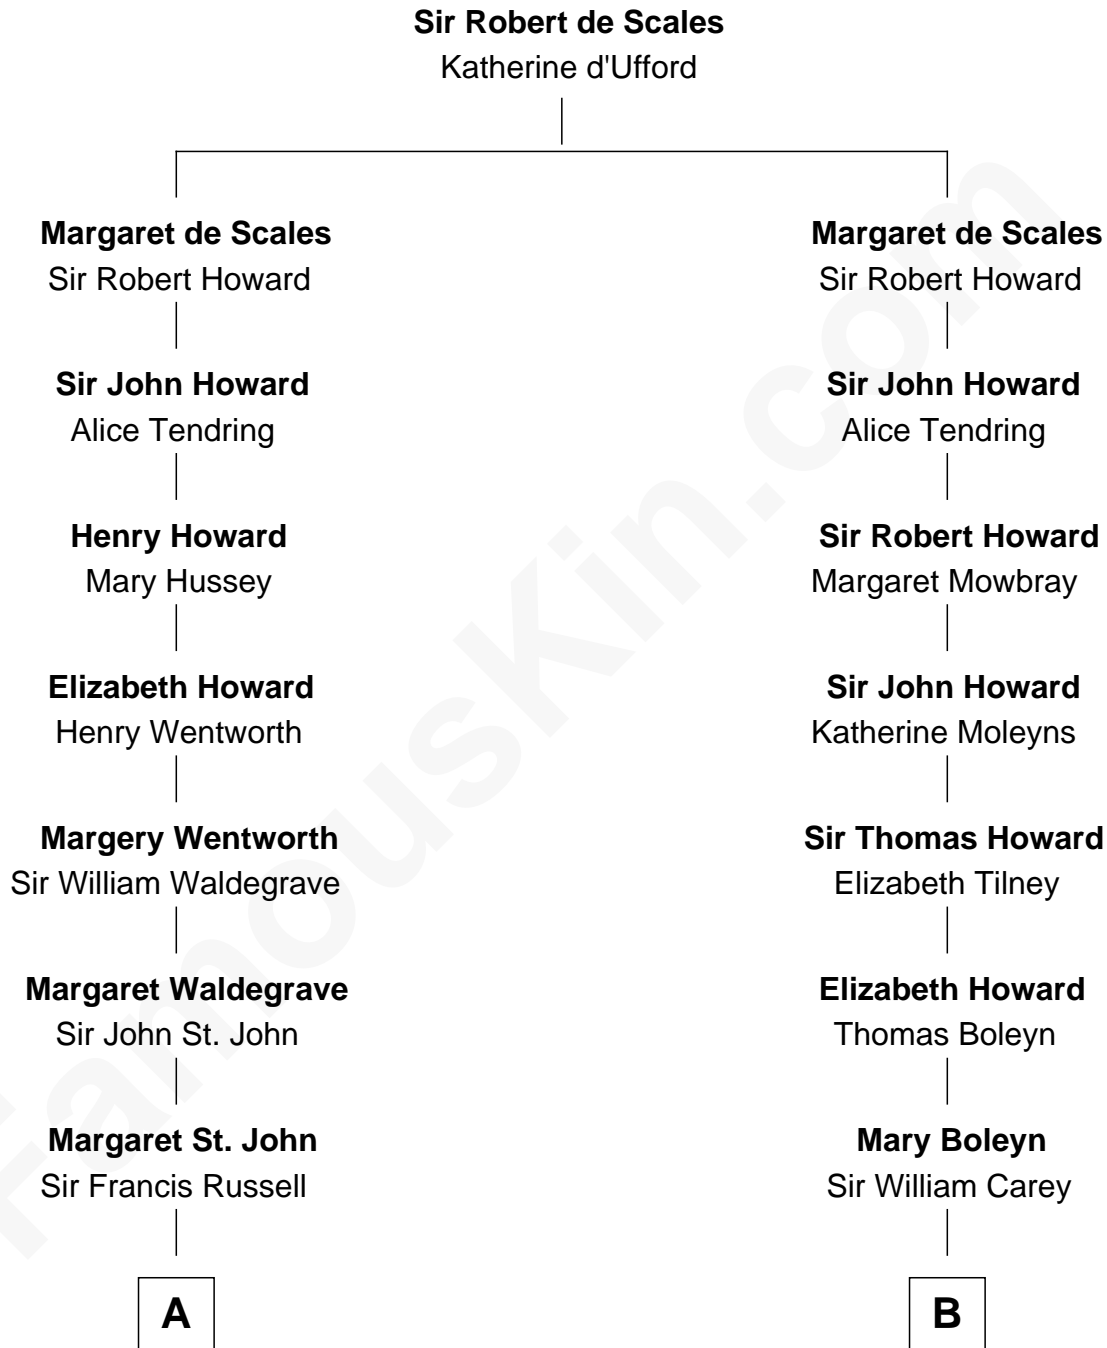

## Relationship Chart of

### Prince Harry

*Duke of Sussex*

18th cousin 2 times removed of

**John D. Rockefeller**  
*Founder of the Standard Oil Company*

**C**

**Albert Edward John Spencer**  
Cynthia Elinor Beatrix Hamilton

**Edward John Spencer**  
Frances Ruth Burke Roche

**Princess Diana Frances Spencer**  
Charles III, King of the United Kingdom

**Prince Harry**  
*Duke of Sussex*

**D**

**William Avery Rockefeller**  
Eliza Davison

**John D. Rockefeller**  
*Founder of the Standard Oil Company*