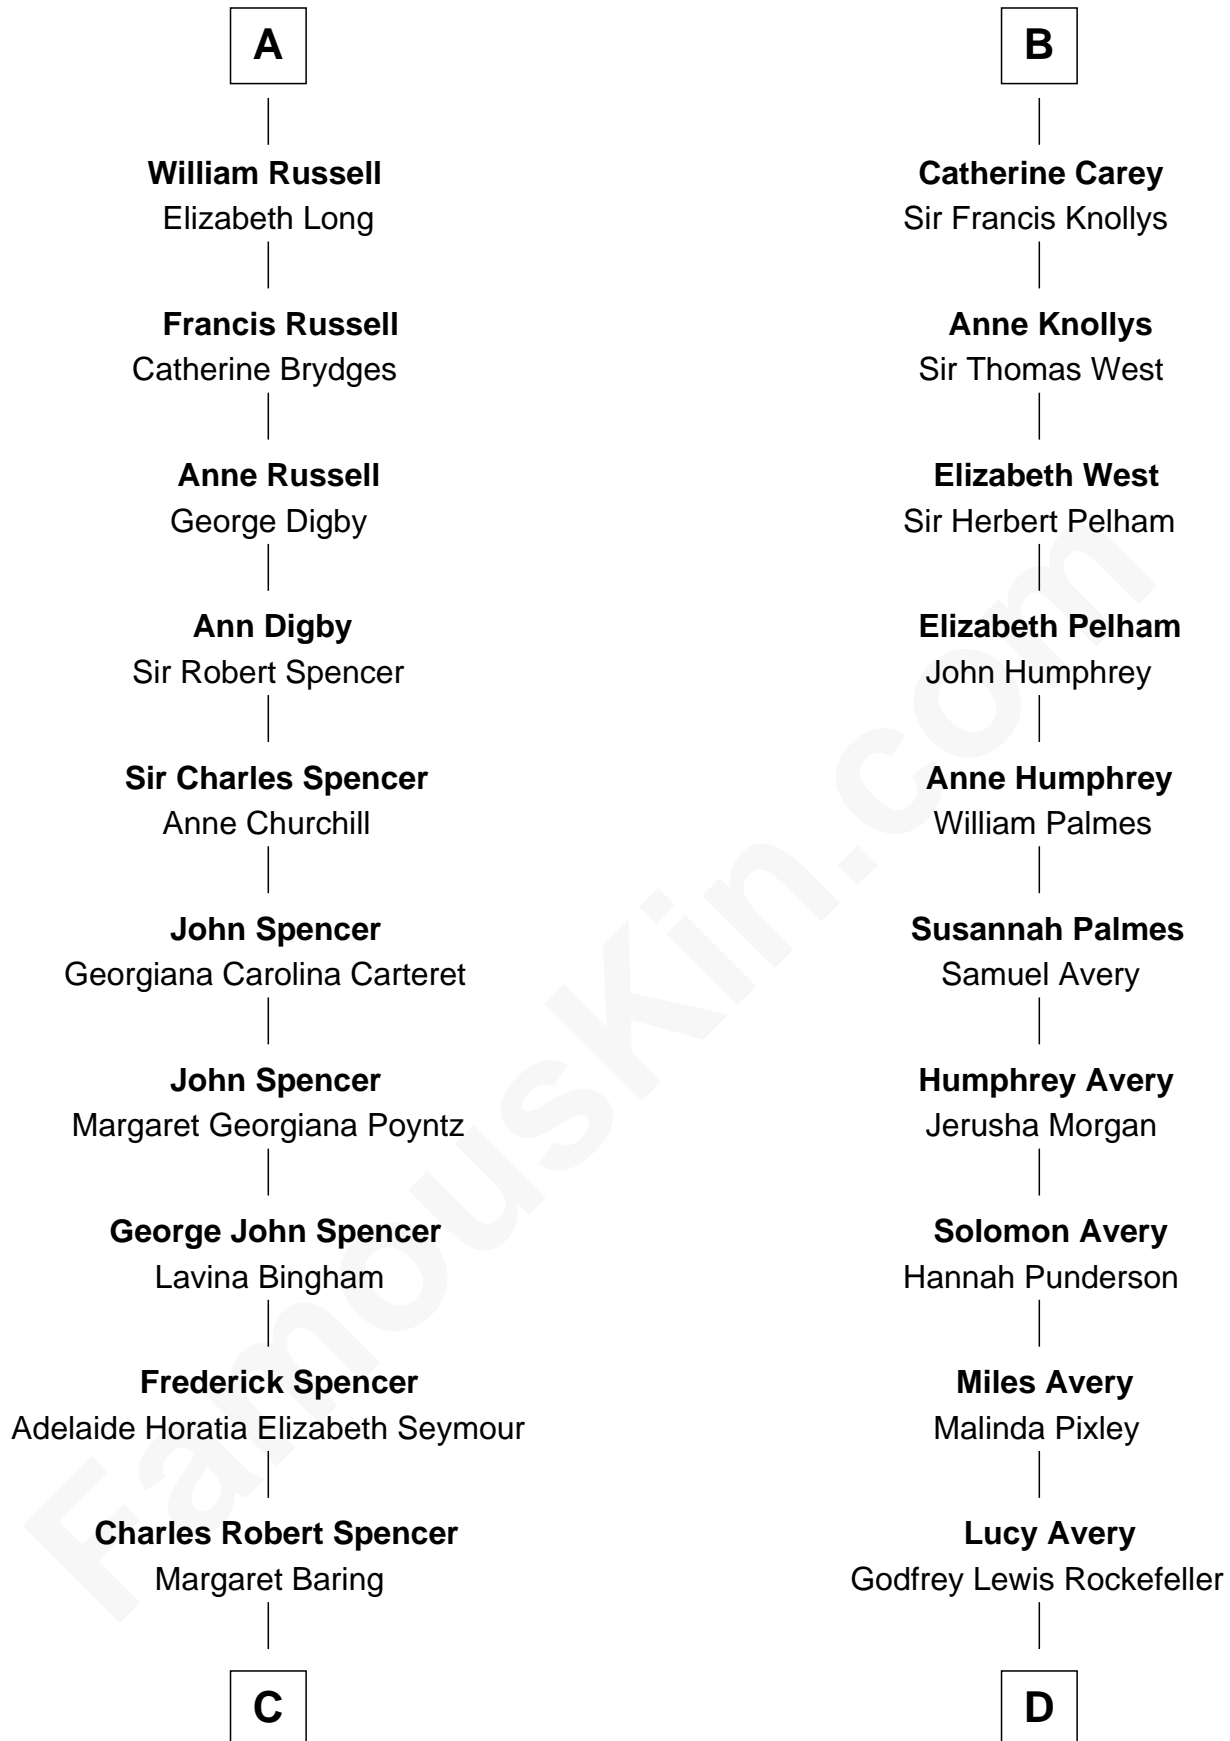

## Relationship Chart of

### Prince Harry

*Duke of Sussex*

18th cousin 2 times removed of

**John D. Rockefeller**  
*Founder of the Standard Oil Company*

**C**

**Albert Edward John Spencer**  
Cynthia Elinor Beatrix Hamilton

**Edward John Spencer**  
Frances Ruth Burke Roche

**Princess Diana Frances Spencer**  
Charles III, King of the United Kingdom

**Prince Harry**  
*Duke of Sussex*

**D**

**William Avery Rockefeller**  
Eliza Davison

**John D. Rockefeller**  
*Founder of the Standard Oil Company*