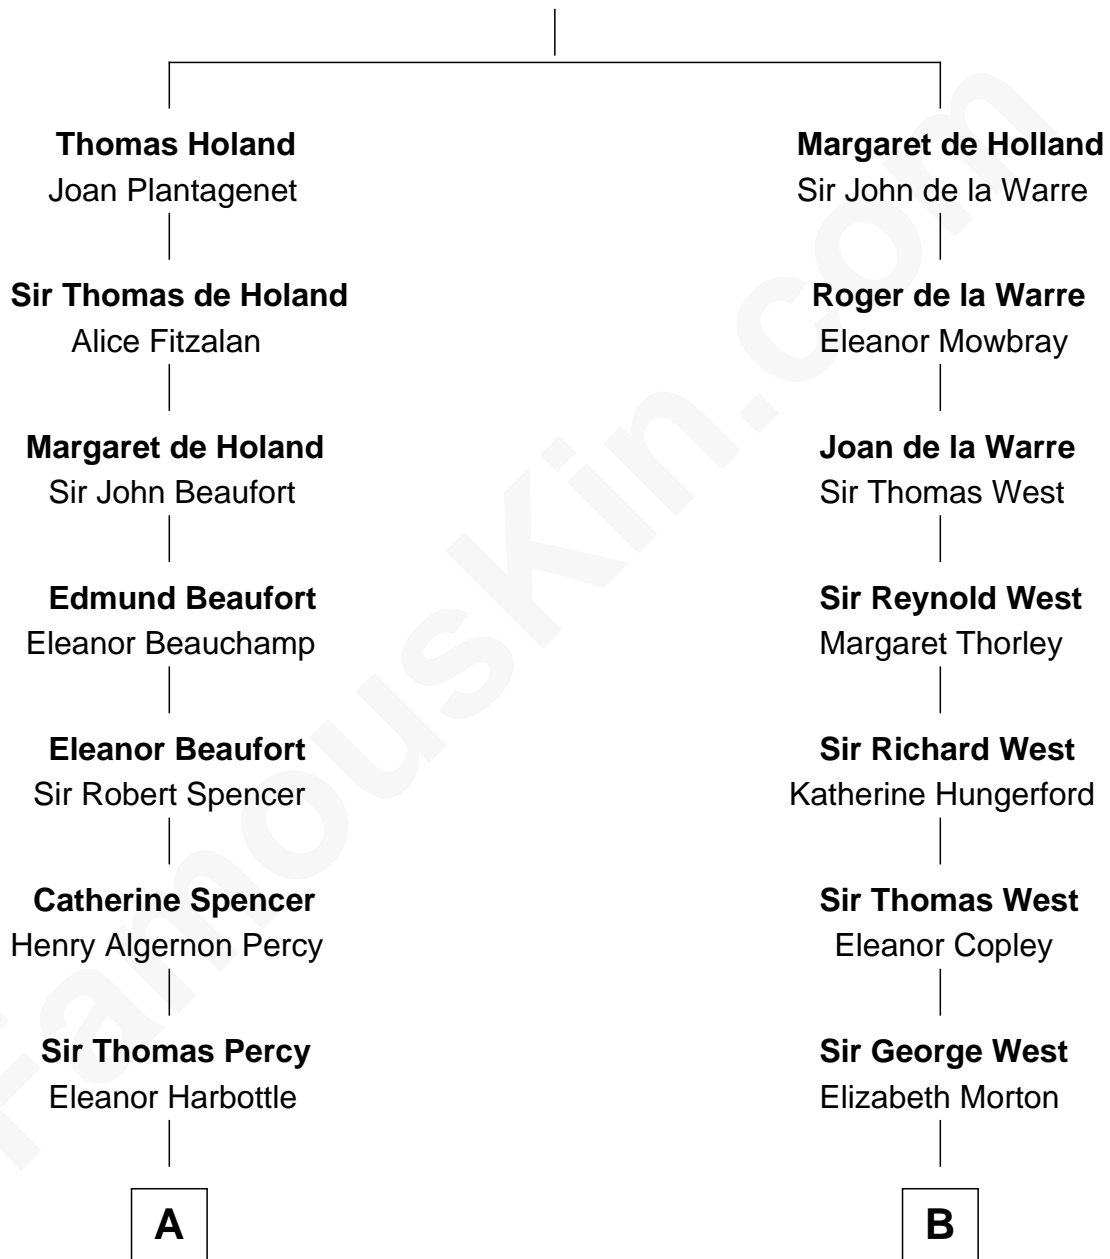

# FamousKin.com Relationship Chart of

**Prince Harry**  
*Duke of Sussex*

18th cousin 3 times removed of

**John D. Rockefeller**  
*Founder of the Standard Oil Company*

**Sir Robert de Holland**  
Maude la Zouche

**A**

**Henry Percy**  
Katherine Neville

**Henry Percy**  
Dorothy Devereux

**Dorothy Percy**  
Robert Sydney

**Dorothy Sydney**  
Henry Spencer

**Sir Robert Spencer**  
Ann Digby

**Sir Charles Spencer**  
Anne Churchill

**John Spencer**  
Georgiana Carolina Carteret

**John Spencer**  
Margaret Georgiana Poyntz

**George John Spencer**  
Lavina Bingham

**Frederick Spencer**  
Adelaide Horatia Elizabeth Seymour

**C**

**B**

**Sir William West**  
Elizabeth Strange