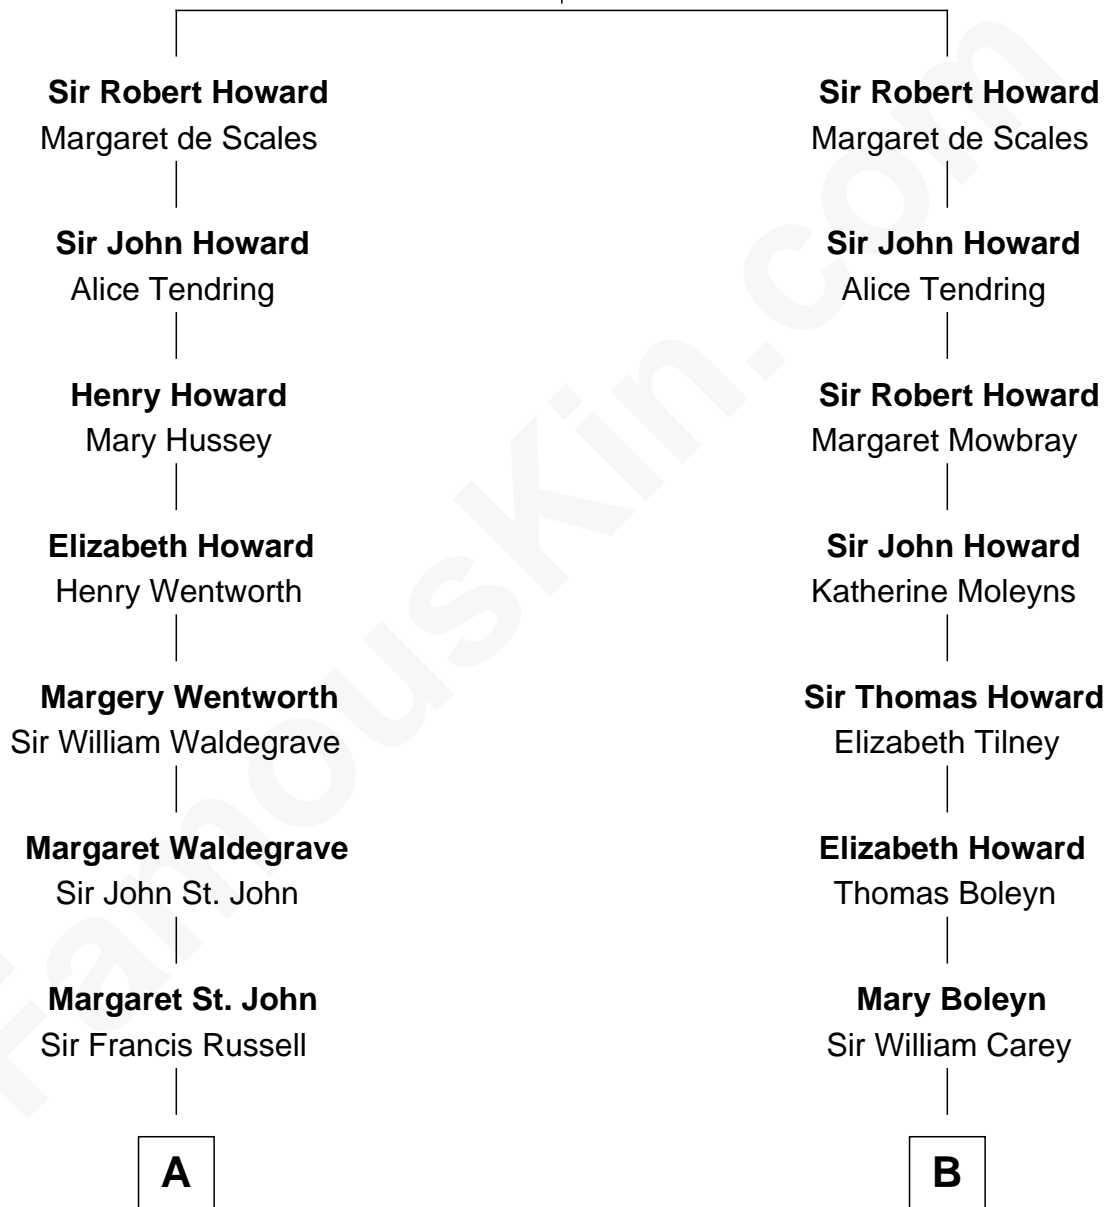

FamousKin.com Relationship Chart of

Prince Harry
Duke of Sussex

18th cousin 2 times removed of

John D. Rockefeller
Founder of the Standard Oil Company

Sir John Howard
Alice de Bois

C

Albert Edward John Spencer
Cynthia Elinor Beatrix Hamilton

Edward John Spencer
Frances Ruth Burke Roche

Princess Diana Frances Spencer
Charles III, King of the United Kingdom

Prince Harry
Duke of Sussex

D

William Avery Rockefeller
Eliza Davison

John D. Rockefeller
Founder of the Standard Oil Company