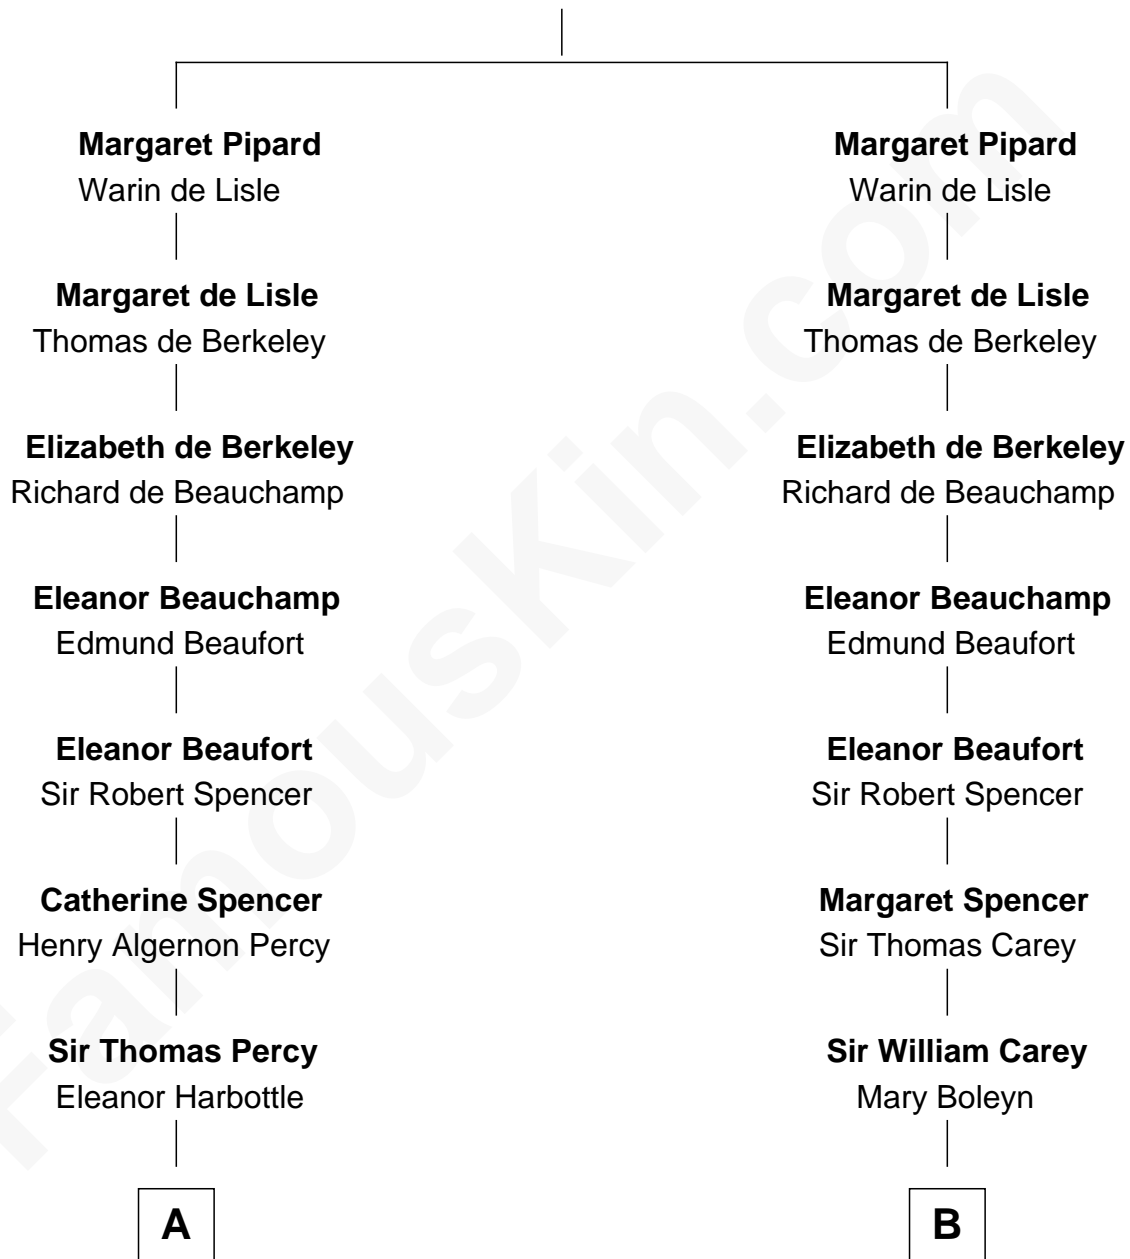

FamousKin.com
Relationship Chart of
Prince Harry
Duke of Sussex

18th cousin 3 times removed of

John D. Rockefeller
Founder of the Standard Oil Company

Sir William Pipard

A

Henry Percy
Katherine Neville

Henry Percy
Dorothy Devereux

Dorothy Percy
Robert Sydney

Dorothy Sydney
Henry Spencer

Sir Robert Spencer
Ann Digby

Sir Charles Spencer
Anne Churchill

John Spencer
Georgiana Carolina Carteret

John Spencer
Margaret Georgiana Poyntz

George John Spencer
Lavina Bingham