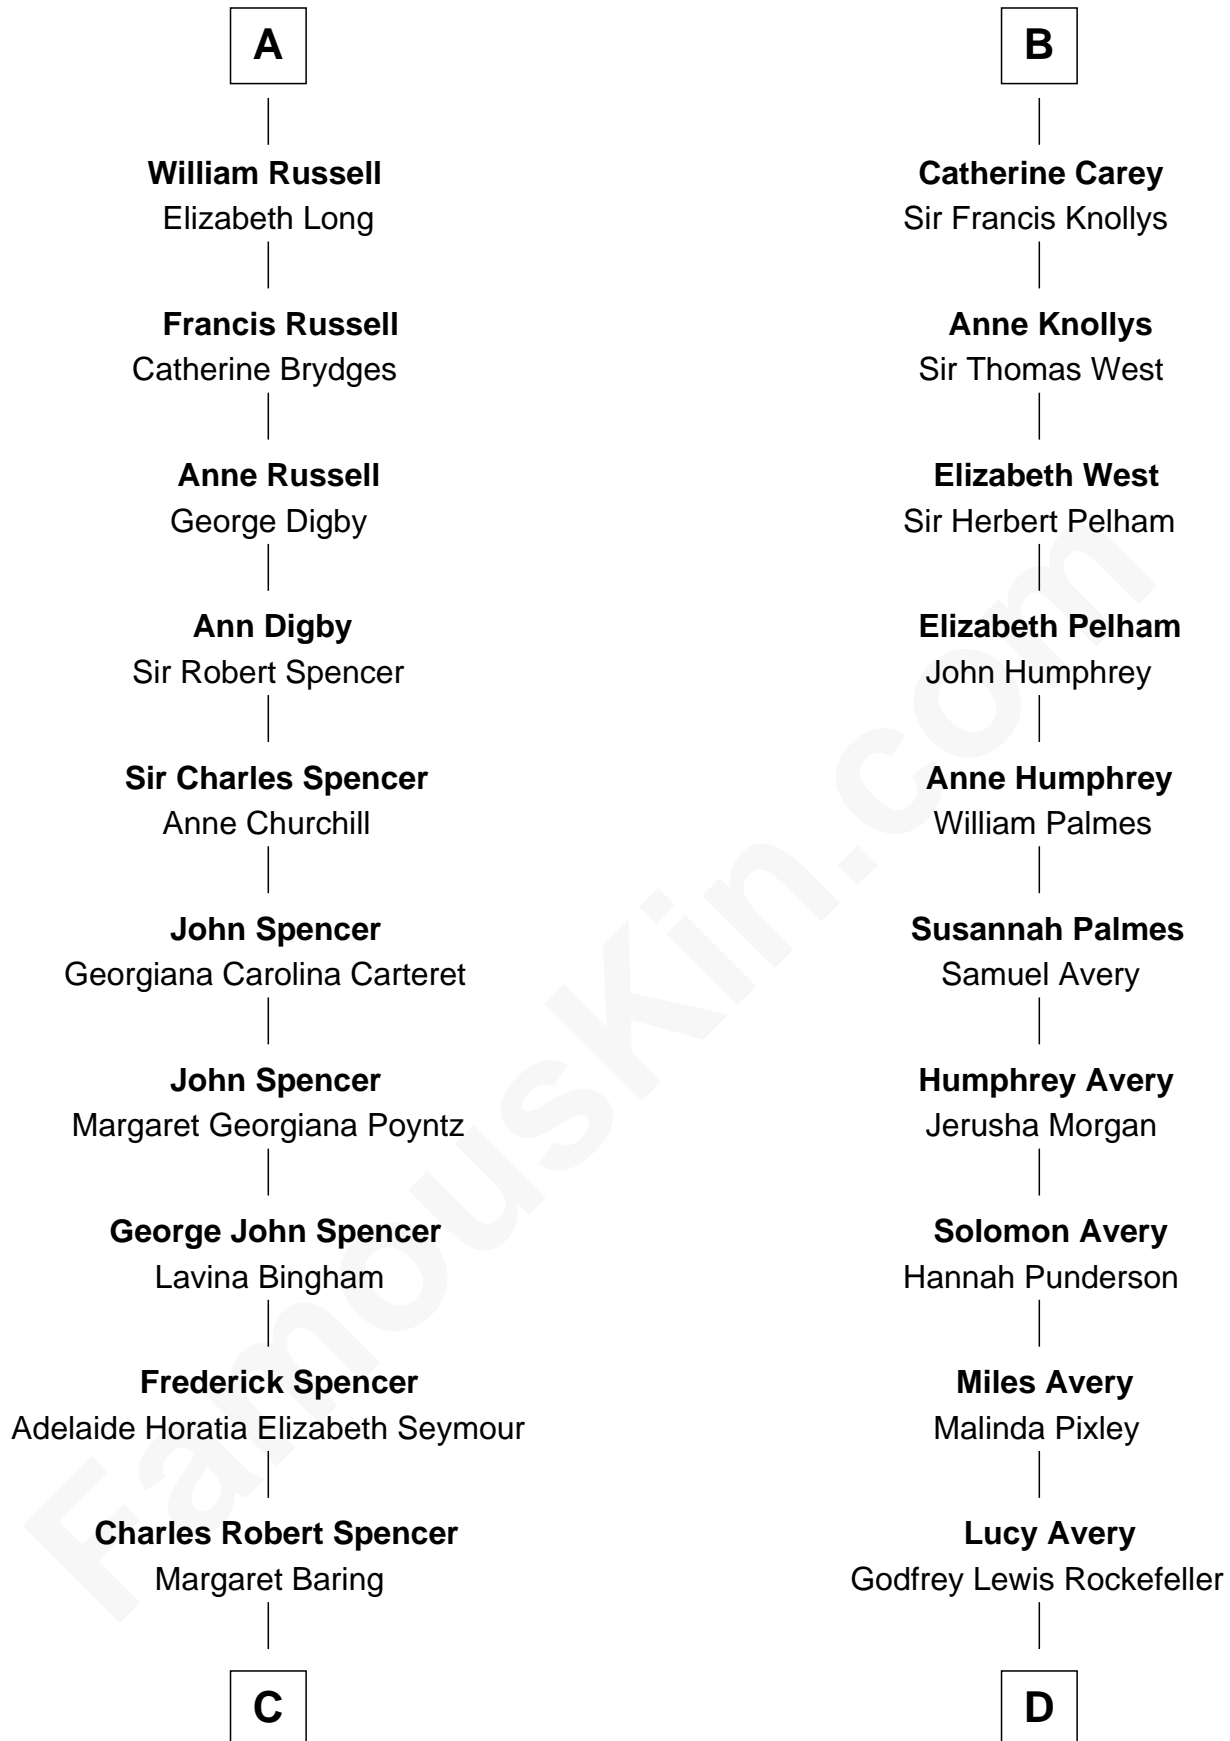

FamousKin.com Relationship Chart of

Prince Harry
Duke of Sussex

18th cousin 2 times removed of

John D. Rockefeller
Founder of the Standard Oil Company

William Mylde

C

Albert Edward John Spencer
Cynthia Elinor Beatrix Hamilton

Edward John Spencer
Frances Ruth Burke Roche

Princess Diana Frances Spencer
Charles III, King of the United Kingdom

Prince Harry
Duke of Sussex

D

William Avery Rockefeller
Eliza Davison

John D. Rockefeller
Founder of the Standard Oil Company