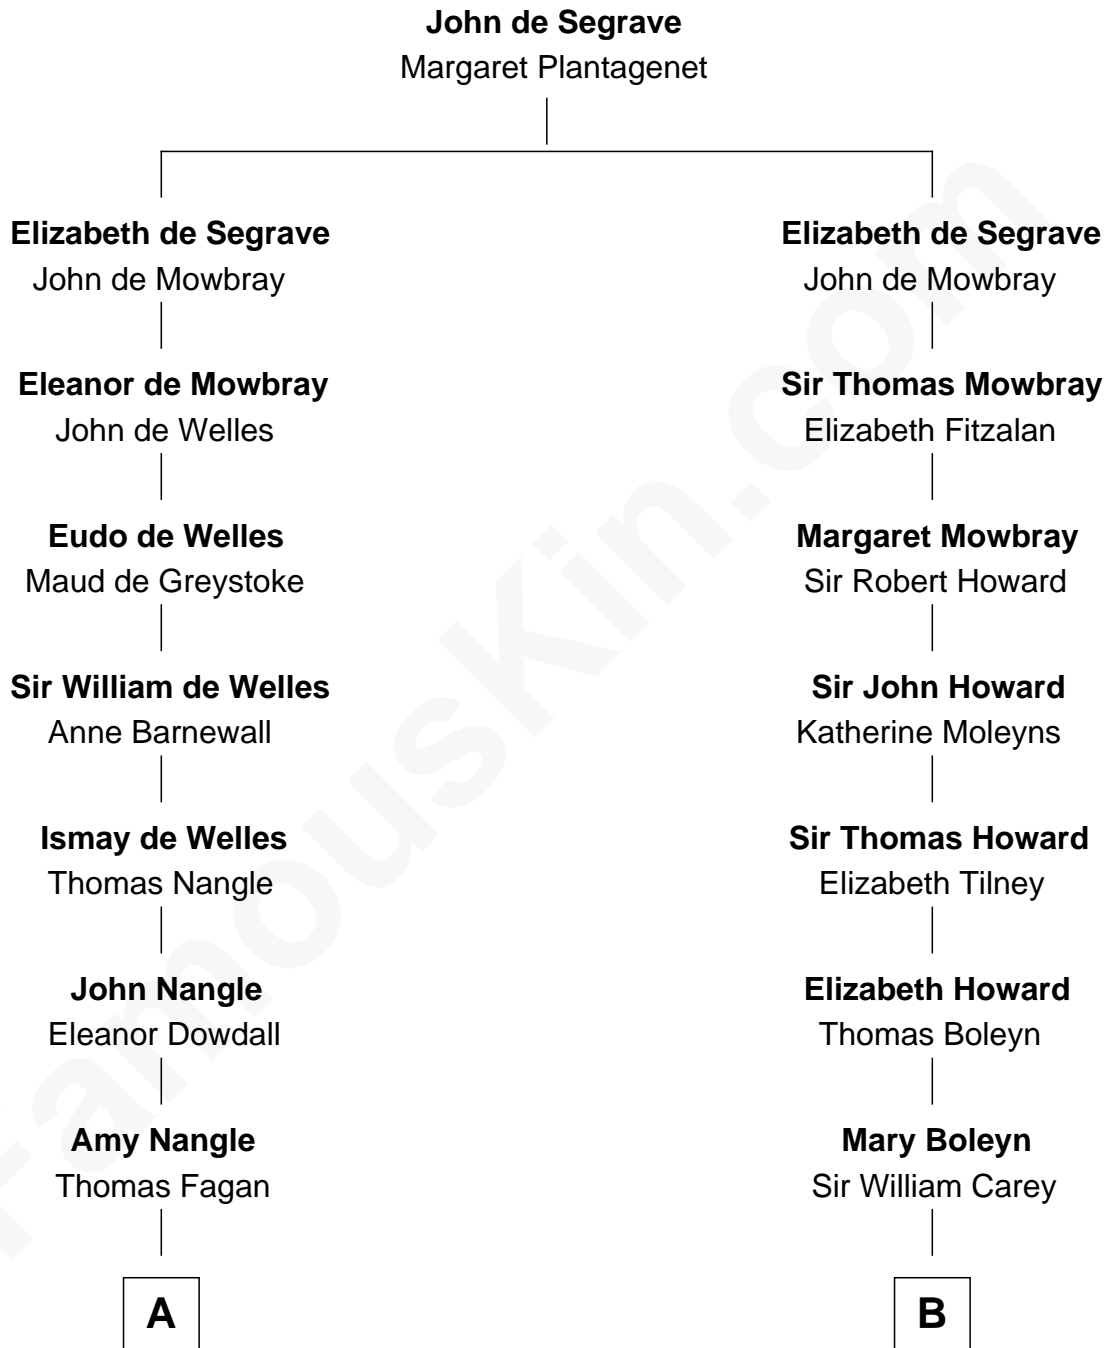

FamousKin.com Relationship Chart of

Prince Harry

Duke of Sussex

18th cousin 2 times removed of

John D. Rockefeller

Founder of the Standard Oil Company

A

Richard Fagan
Cecily Holmes