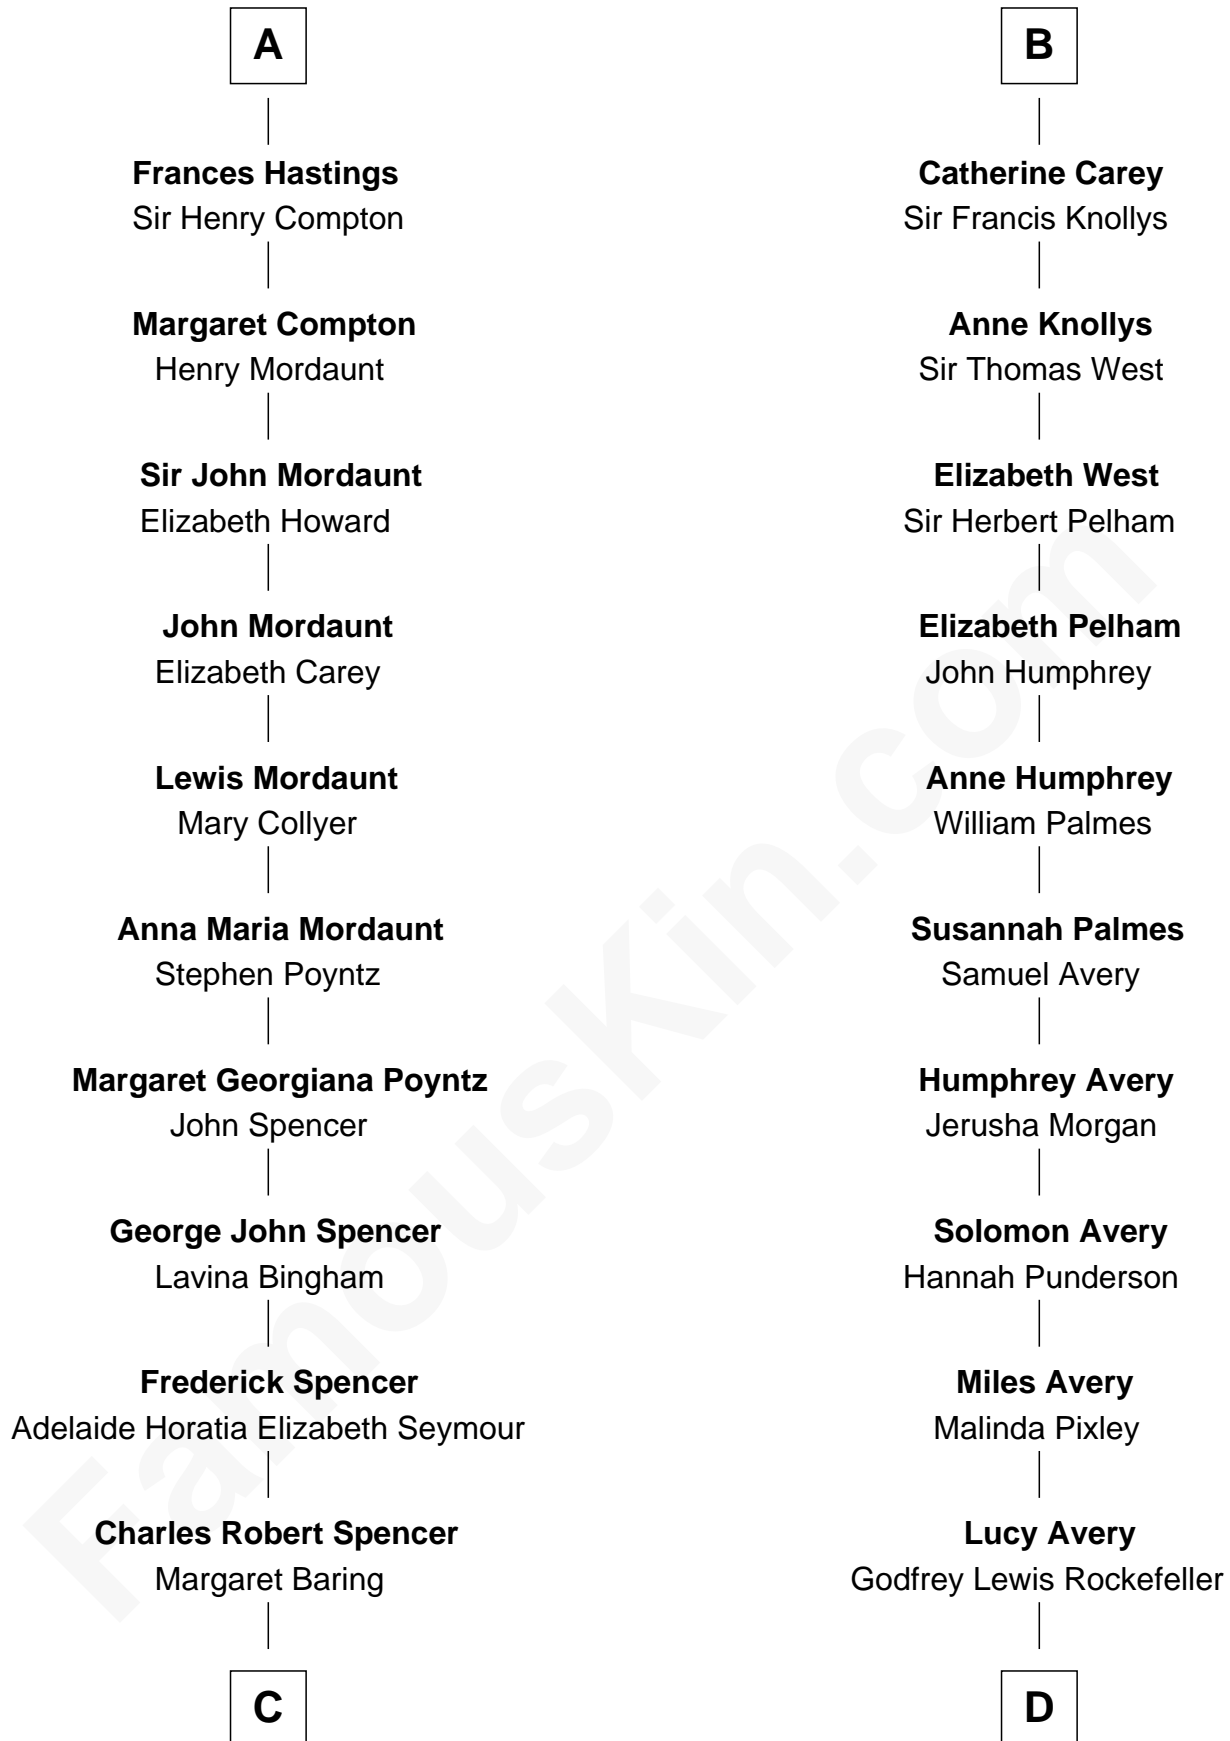

FamousKin.com Relationship Chart of

Prince Harry
Duke of Sussex

20th cousin of

Nelson Rockefeller
41st U.S. Vice-President

William III of Hainault
Jeanne of Valois

Philippa of Hainault
Edward III, King of England

John of Gaunt
Katherine Roet

Joan Beaufort
Sir Ralph Neville

Sir Edward Neville
Elizabeth de Beauchamp

Sir George Neville
Margaret Fenne

Jane Neville
Sir Henry Pole

Katherine Pole
Sir Francis Hastings

A

Philippa of Hainault
Edward III, King of England

John of Gaunt
Katherine Roet

Sir John Beaufort
Margaret de Holand

Edmund Beaufort
Eleanor Beauchamp

Eleanor Beaufort
Sir Robert Spencer

Margaret Spencer
Sir Thomas Carey

Sir William Carey
Mary Boleyn

B

C