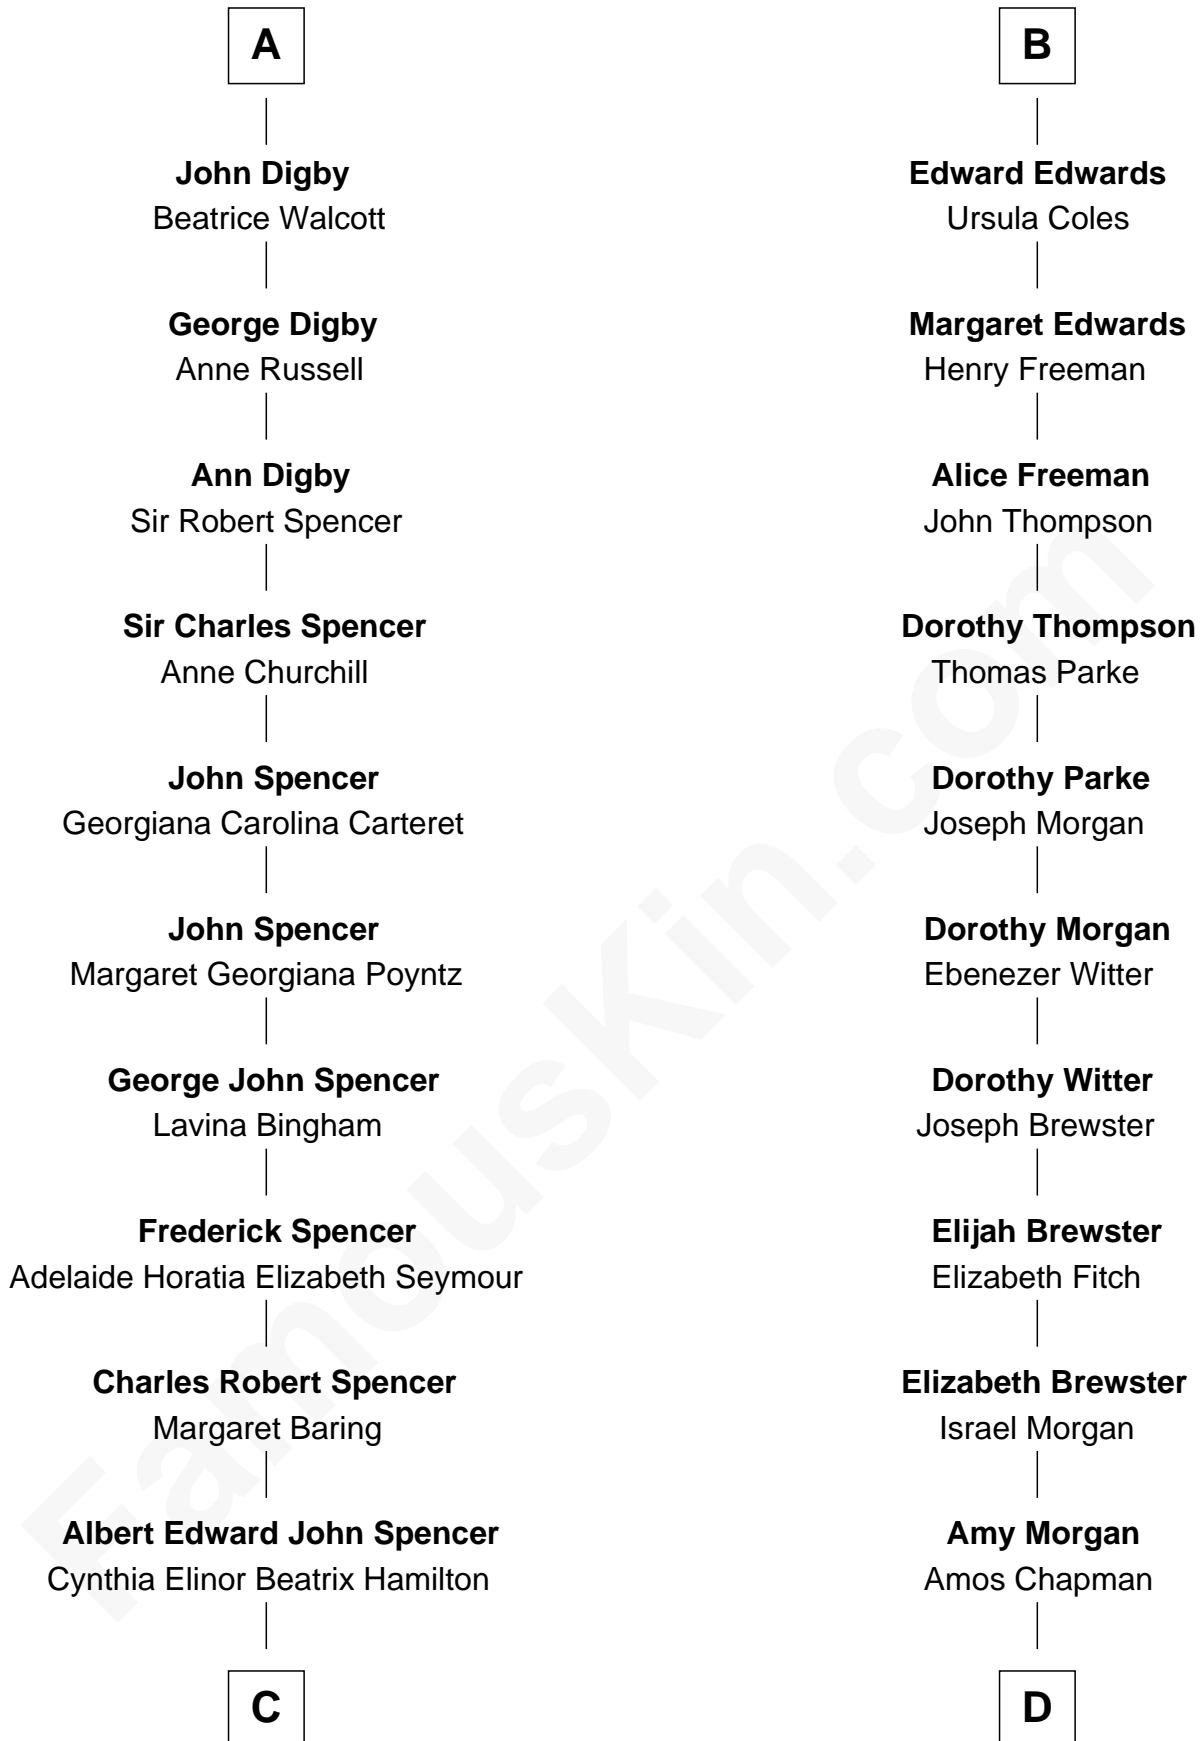

FamousKin.com Relationship Chart of

Prince Harry
Duke of Sussex

19th cousin 1 time removed of

Nelson Rockefeller
41st U.S. Vice-President

William de la Spine
Alice de Bruley

C

Edward John Spencer
Frances Ruth Burke Roche

Princess Diana Frances Spencer
Charles III, King of the United Kingdom

Prince Harry
Duke of Sussex

D

Francis Morgan Chapman
Lucy Anne Truman

Abby Pearce Truman Chapman
Nelson Wilmarth Aldrich

Abby Greene Aldrich
John Davison Rockefeller

Nelson Rockefeller
41st U.S. Vice-President

FamousKin.com