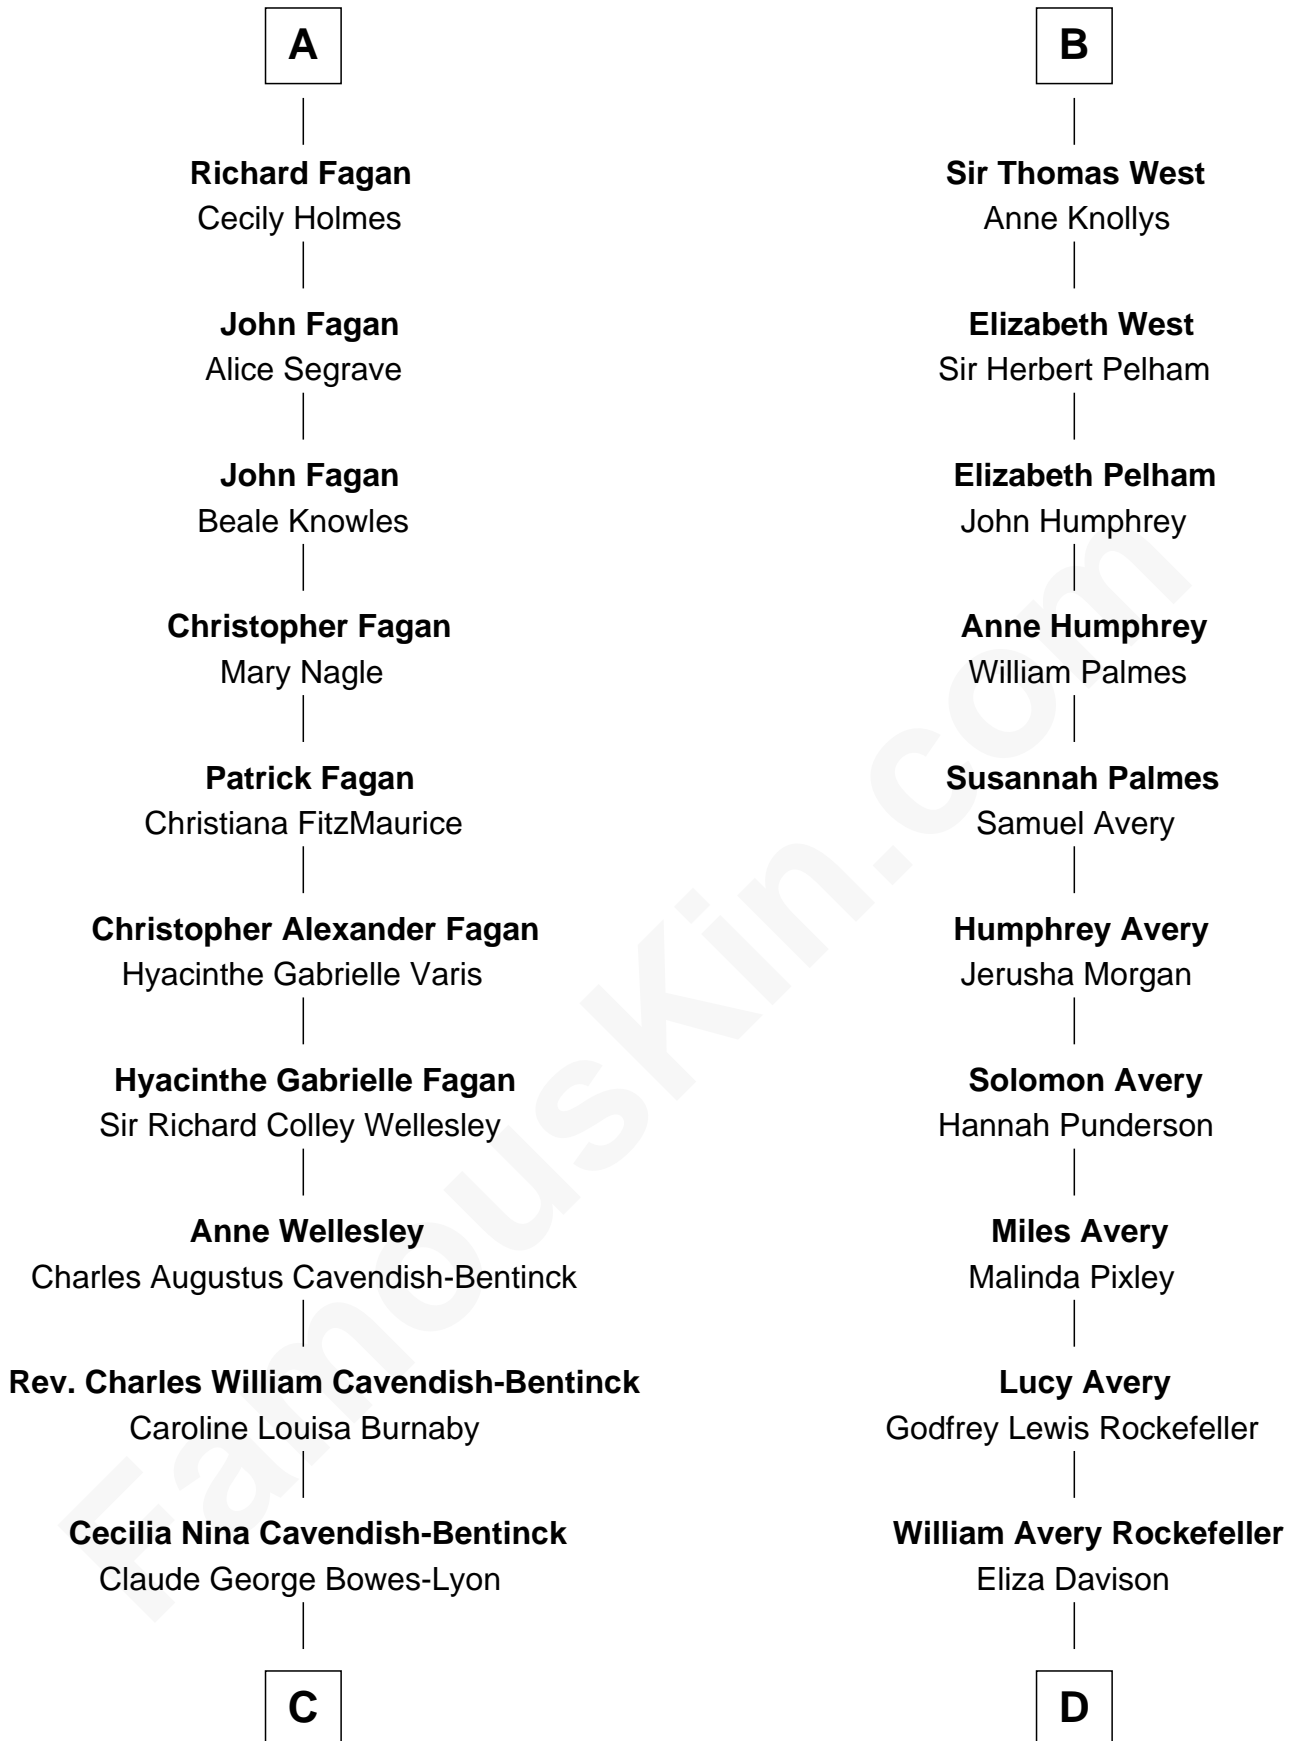

# FamousKin.com Relationship Chart of

**Prince Harry**  
*Duke of Sussex*

19th cousin 1 time removed of

**Nelson Rockefeller**  
*41st U.S. Vice-President*

**John de Mowbray**  
Joan of Lancaster

**John de Mowbray**  
Elizabeth de Segrave

**Eleanor Mowbray**  
Roger de la Warre

**Eleanor de Mowbray**  
John de Welles

**Joan de la Warre**  
Sir Thomas West

**Eudo de Welles**  
Maud de Greystoke

**Sir Reynold West**  
Margaret Thorley

**Sir William de Welles**  
Anne Barnewall

**Sir Richard West**  
Katherine Hungerford

**Ismay de Welles**  
Thomas Nangle

**Sir Thomas West**  
Eleanor Copley

**John Nangle**  
Eleanor Dowdall

**Sir George West**  
Elizabeth Morton

**Amy Nangle**  
Thomas Fagan

**Sir William West**  
Elizabeth Strange

**A**

**B**

**C**

**Elizabeth Bowes-Lyon**

George VI, King of the United Kingdom

**Elizabeth II, Queen of the United Kingdom**

Prince Philip of Edinburgh