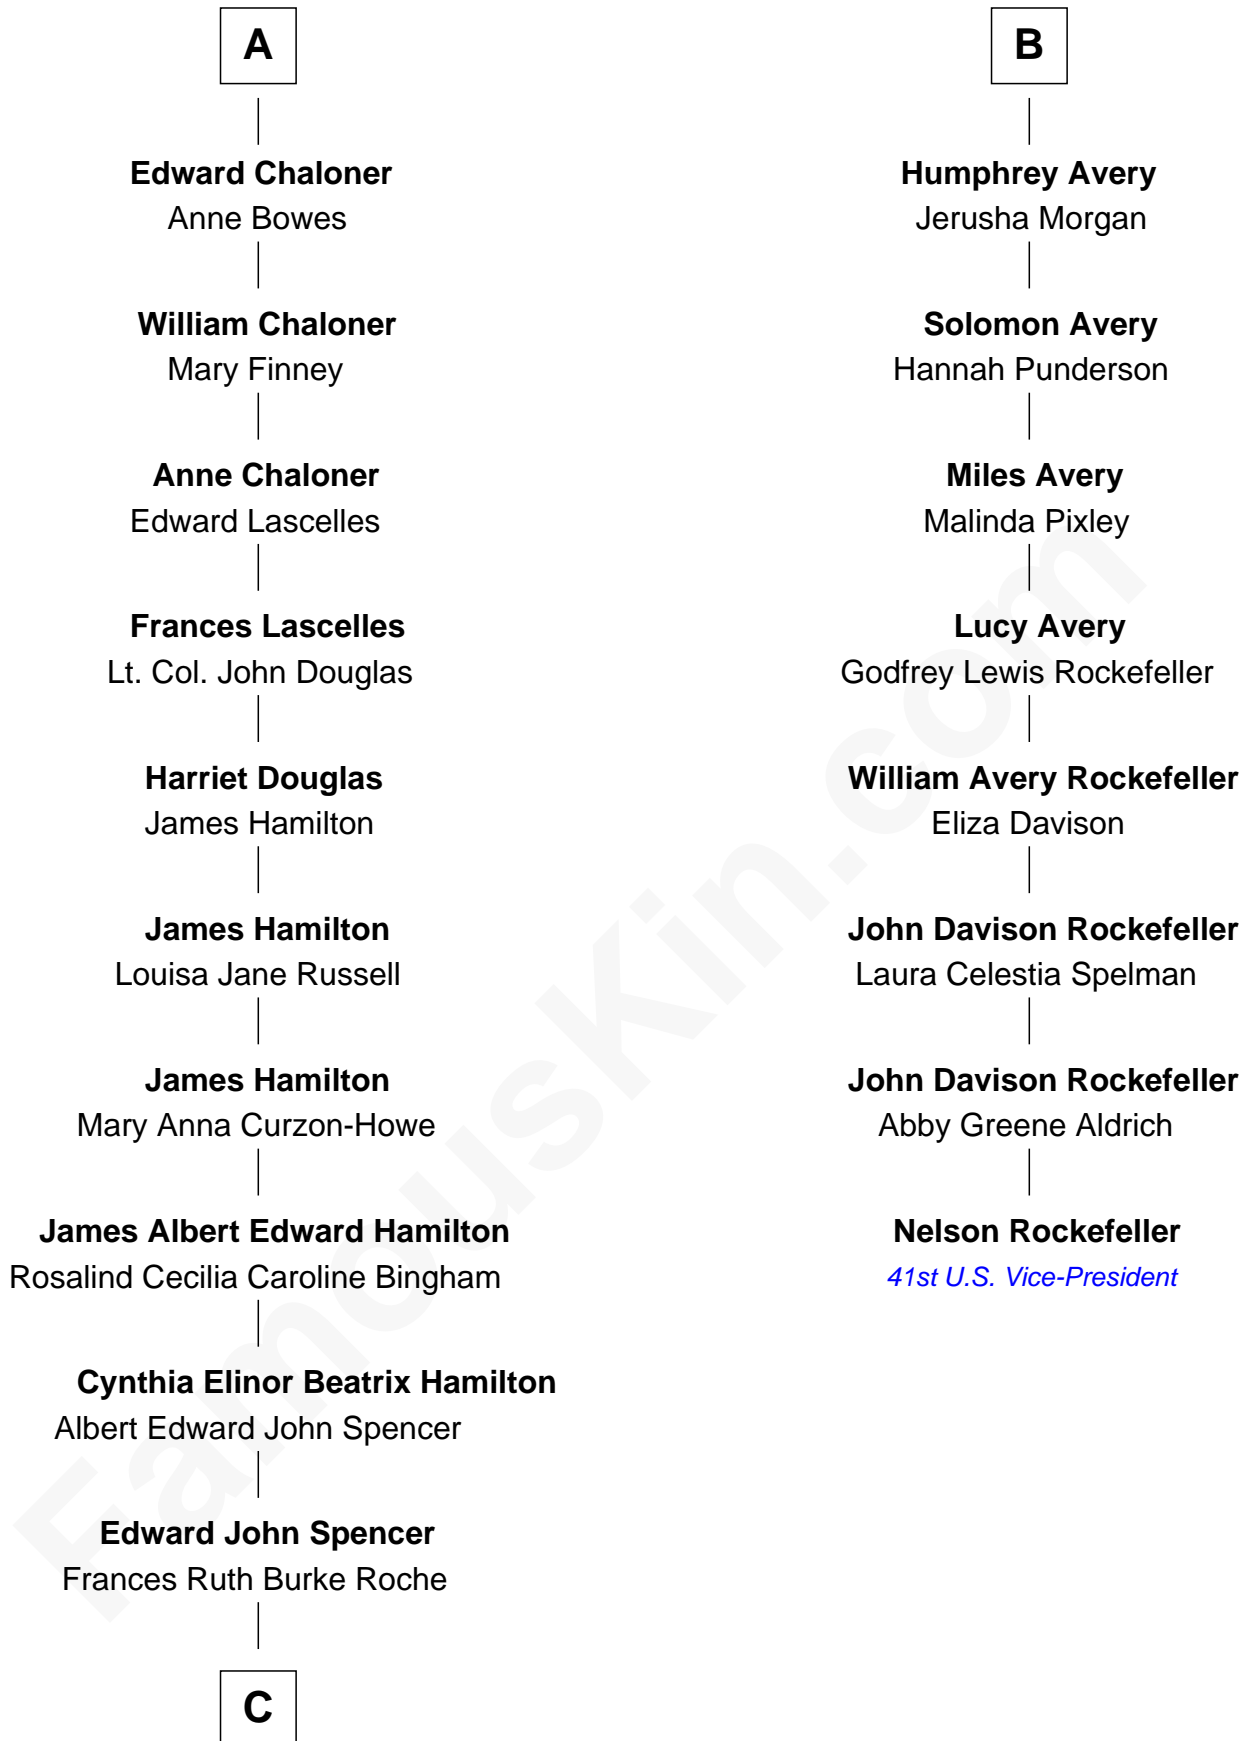

FamousKin.com Relationship Chart of

Prince Harry
Duke of Sussex

14th cousin 4 times removed of

Nelson Rockefeller
41st U.S. Vice-President

Sir Thomas West

with wife
Elizabeth Mortimer

with wife
Eleanor Copley

Elizabeth West
Charles Somerset

Sir George West
Elizabeth Morton

Mary Somerset
Sir William Grey

Sir William West
Elizabeth Strange

Honora Grey
Henry Denny

Sir Thomas West
Anne Knollys

Katherine Denny
Sir George Fleetwood

Elizabeth West
Sir Herbert Pelham

Honora Fleetwood
Sir David Watkins

Elizabeth Pelham
John Humphrey

Katherine Watkins
Sir David Foulis

Anne Humphrey
William Palmes

Honora Foulis
William Chaloner

Susannah Palmes
Samuel Avery

A

B

C

Princess Diana Frances Spencer
Charles III, King of the United Kingdom

Prince Harry
Duke of Sussex

FamousKin.com