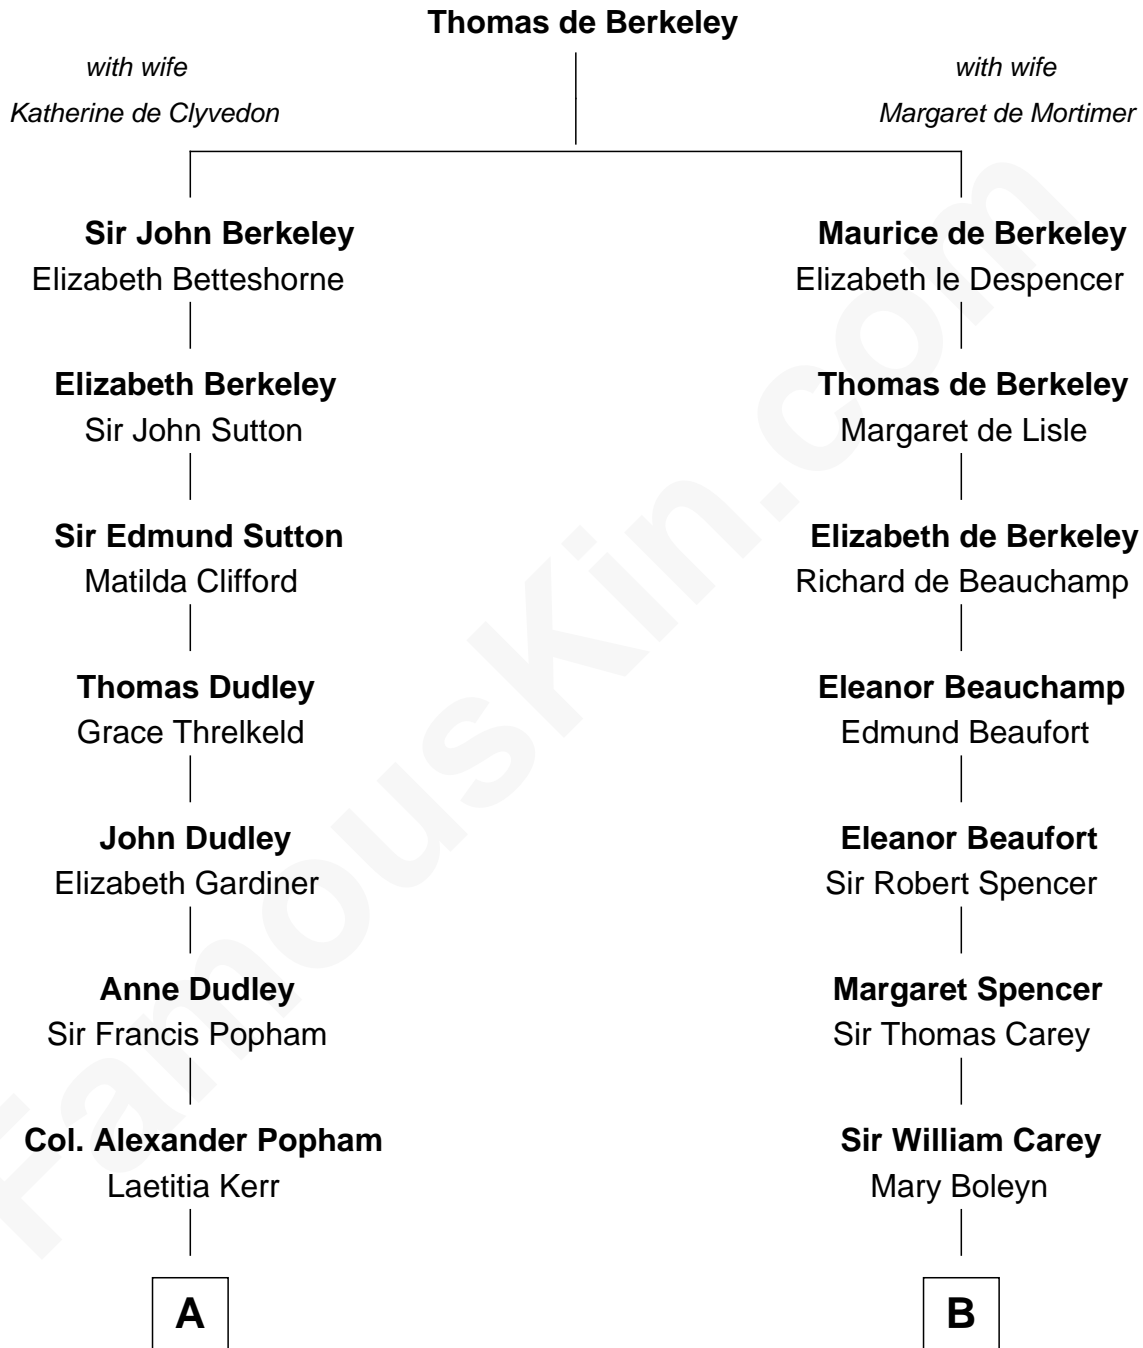

FamousKin.com
Relationship Chart of
Prince Harry
Duke of Sussex

17th cousin 3 times removed of

Nelson Rockefeller
41st U.S. Vice-President

C

William Avery Rockefeller

Eliza Davison

John Davison Rockefeller

Laura Celestia Spelman

John Davison Rockefeller

Abby Greene Aldrich

Nelson Rockefeller

41st U.S. Vice-President

FamousKin.com