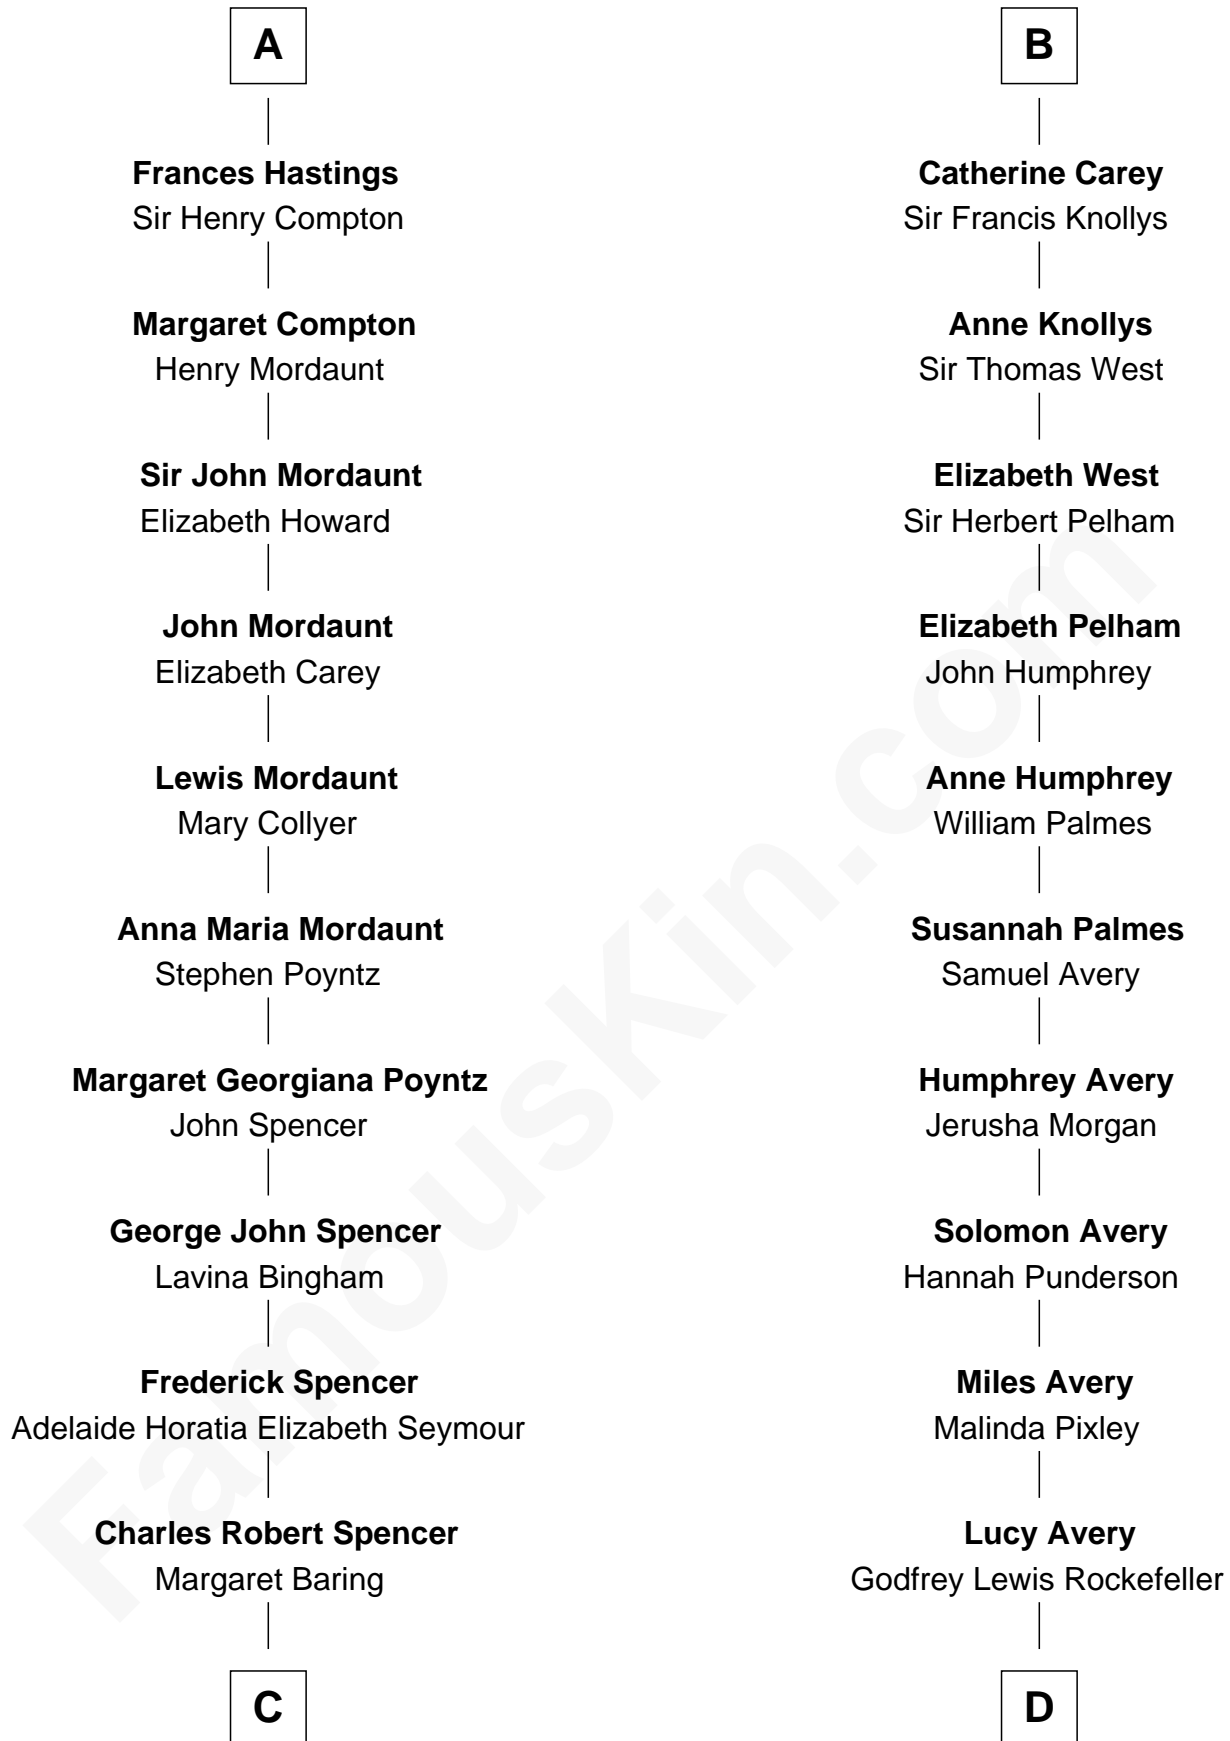

# FamousKin.com Relationship Chart of

**Prince Harry**  
*Duke of Sussex*

20th cousin of

**Nelson Rockefeller**  
*41st U.S. Vice-President*

**Edward II, King of England**  
Isabella of France

**Edward III, King of England**  
Philippa of Hainault

**A**

**Edward III, King of England**  
Philippa of Hainault

**John of Gaunt**  
Katherine Roet

**Sir John Beaufort**  
Margaret de Holand

**Edmund Beaufort**  
Eleanor Beauchamp

**Eleanor Beaufort**  
Sir Robert Spencer

**Margaret Spencer**  
Sir Thomas Carey

**Sir William Carey**  
Mary Boleyn

**B**

**C**

**Albert Edward John Spencer**

Cynthia Elinor Beatrix Hamilton

**Edward John Spencer**

Frances Ruth Burke Roche

**Princess Diana Frances Spencer**

Charles III, King of the United Kingdom

**Prince Harry**

*Duke of Sussex*

**D**

**William Avery Rockefeller**

Eliza Davison

**John Davison Rockefeller**