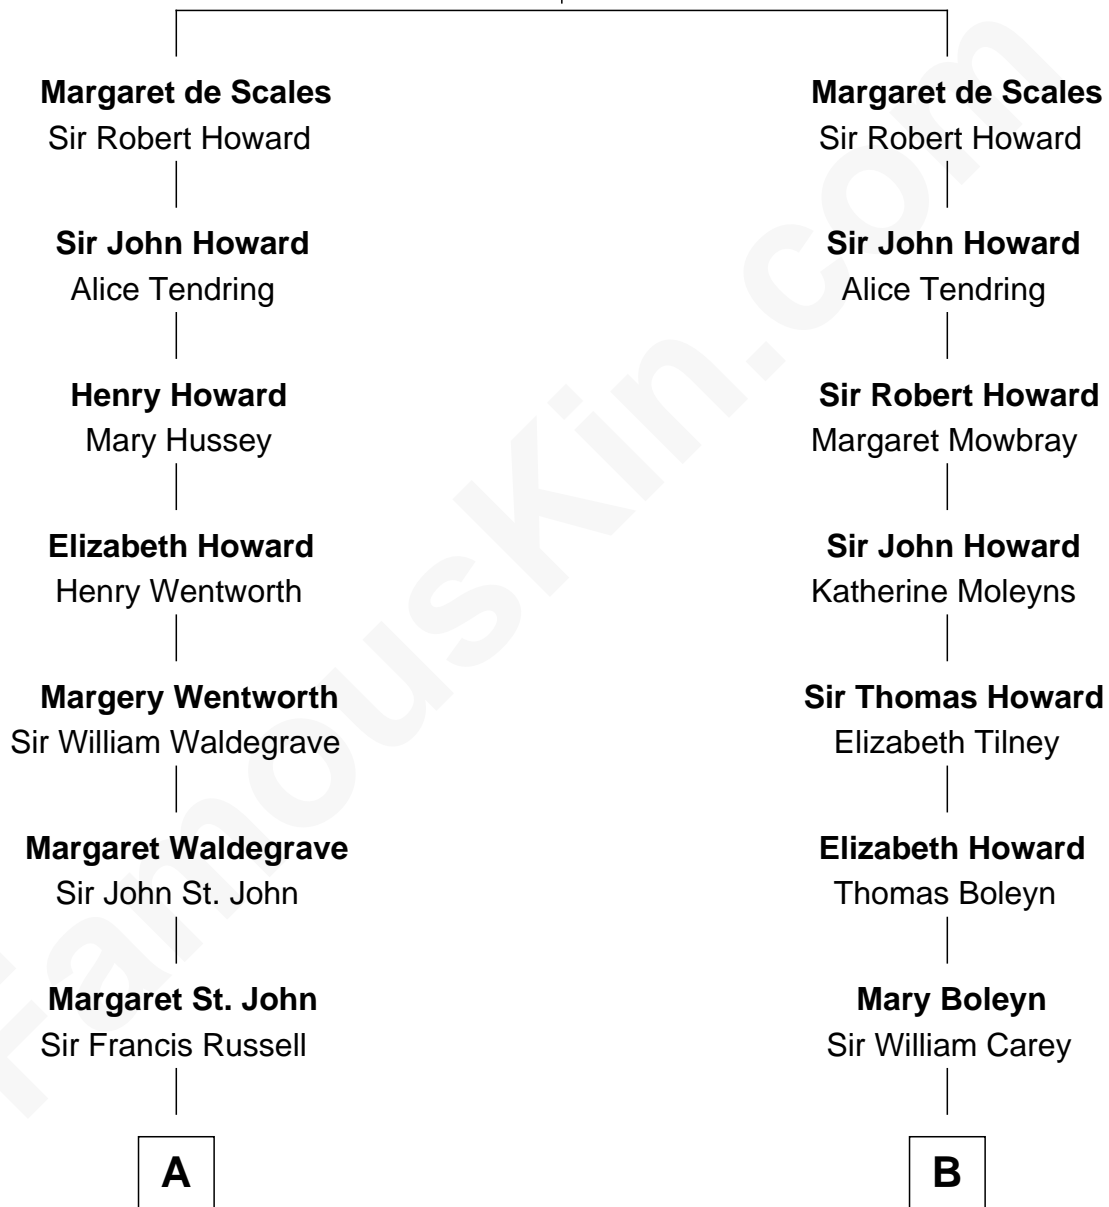

FamousKin.com Relationship Chart of

Prince Harry
Duke of Sussex

20th cousin of

Nelson Rockefeller
41st U.S. Vice-President

Sir Robert de Scales
Katherine d'Ufford

A

William Russell
Elizabeth Long

Francis Russell
Catherine Brydges

Anne Russell
George Digby

Ann Digby
Sir Robert Spencer

Sir Charles Spencer
Anne Churchill

John Spencer
Georgiana Carolina Carteret

John Spencer
Margaret Georgiana Poyntz

George John Spencer
Lavina Bingham

Frederick Spencer
Adelaide Horatia Elizabeth Seymour