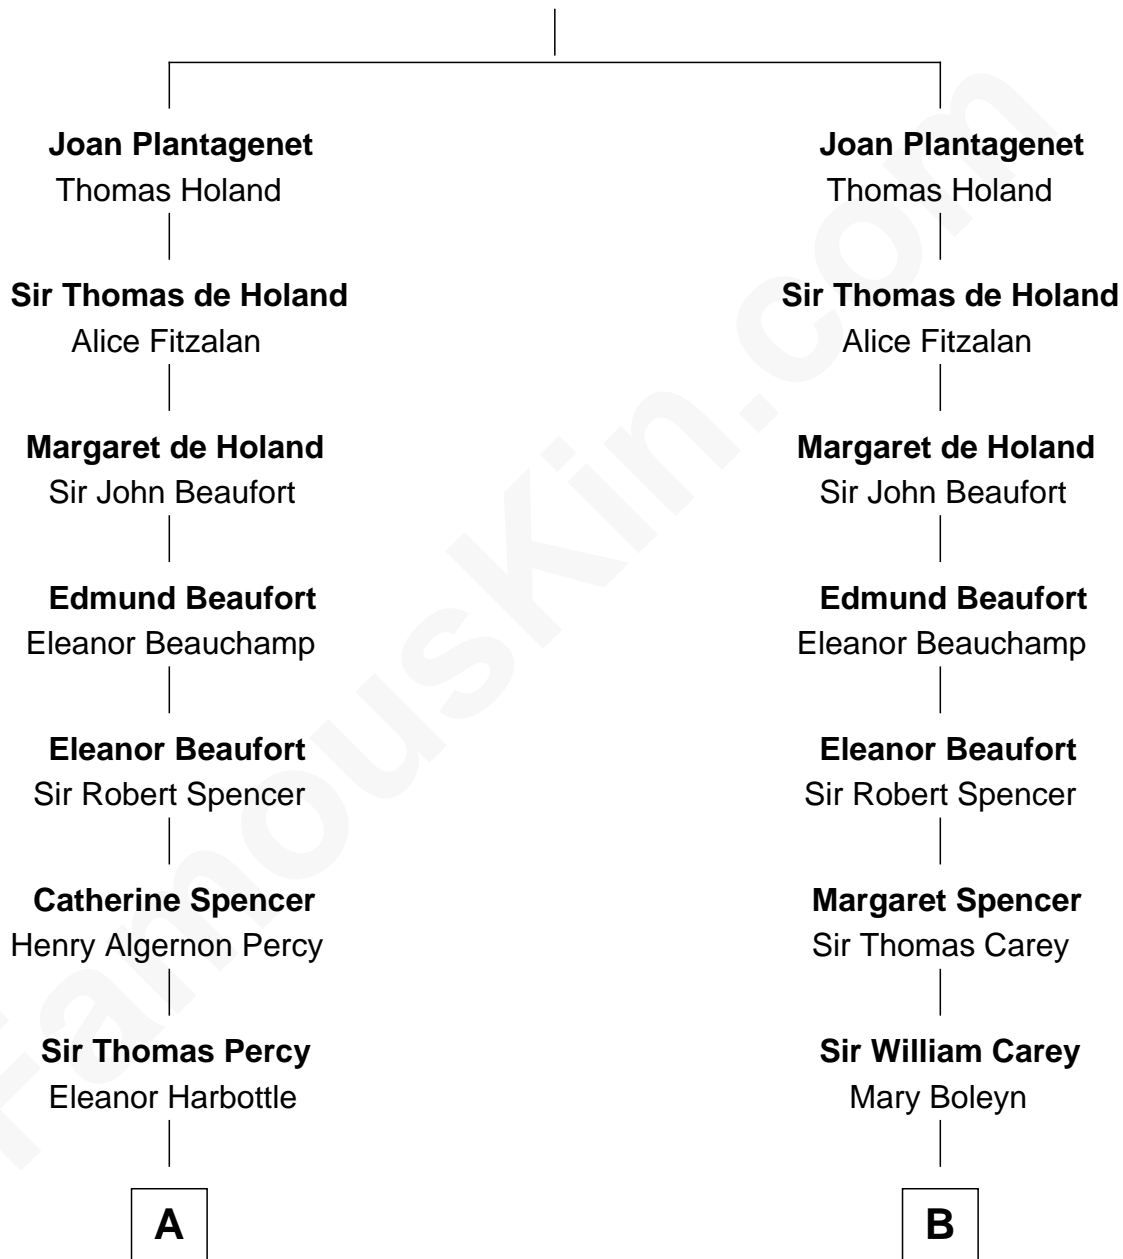

FamousKin.com Relationship Chart of

Prince Harry

Duke of Sussex

20th cousin 1 time removed of

Nelson Rockefeller

41st U.S. Vice-President

Edmund of Woodstock

Margaret Wake

A

Henry Percy
Katherine Neville

Henry Percy
Dorothy Devereux

Dorothy Percy
Robert Sydney

Dorothy Sydney
Henry Spencer

Sir Robert Spencer
Ann Digby

Sir Charles Spencer
Anne Churchill

John Spencer
Georgiana Carolina Carteret