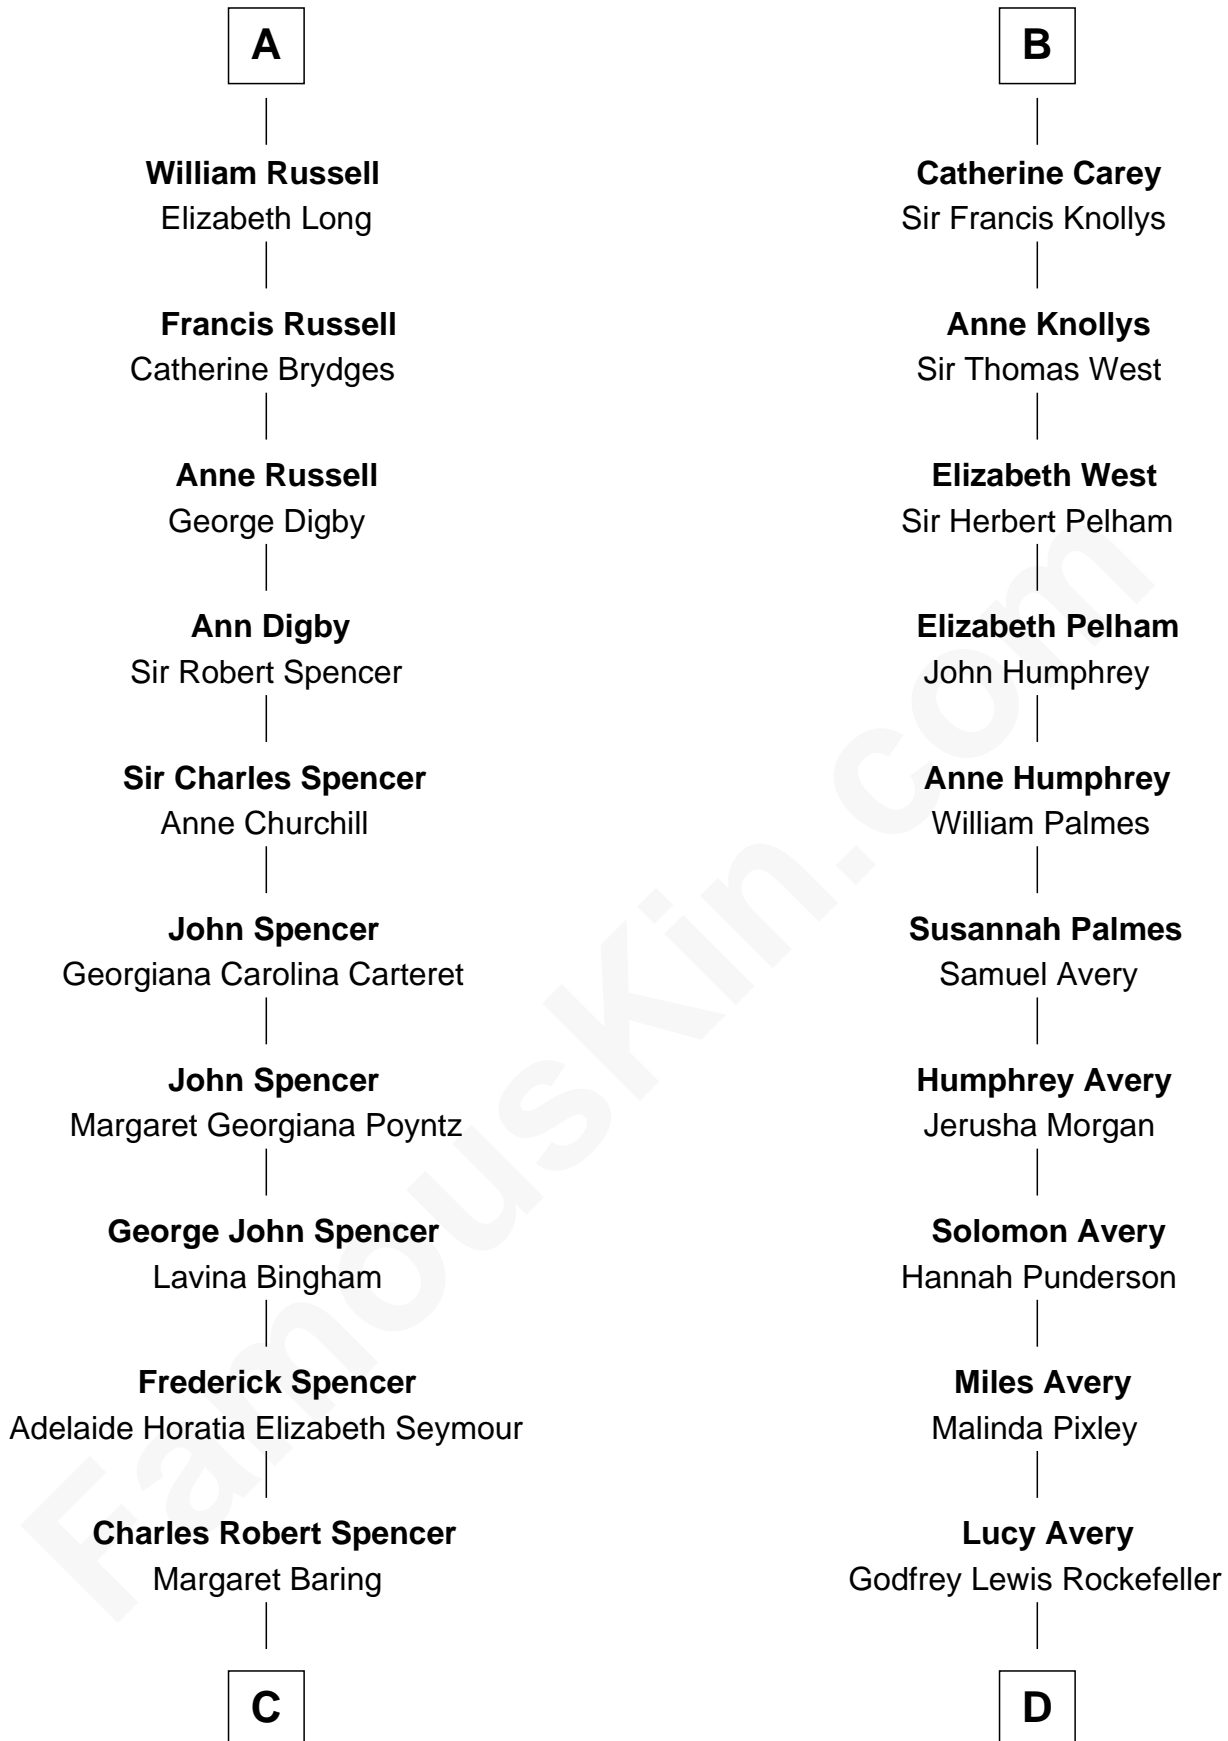

FamousKin.com Relationship Chart of

Prince Harry
Duke of Sussex

20th cousin of

Nelson Rockefeller
41st U.S. Vice-President

Sir John Howard
Alice de Bois

C

Albert Edward John Spencer

Cynthia Elinor Beatrix Hamilton

Edward John Spencer

Frances Ruth Burke Roche

Princess Diana Frances Spencer

Charles III, King of the United Kingdom

Prince Harry

Duke of Sussex

D

William Avery Rockefeller

Eliza Davison

John Davison Rockefeller

Laura Celestia Spelman

John Davison Rockefeller

Abby Greene Aldrich

Nelson Rockefeller

41st U.S. Vice-President

FamousKin.com