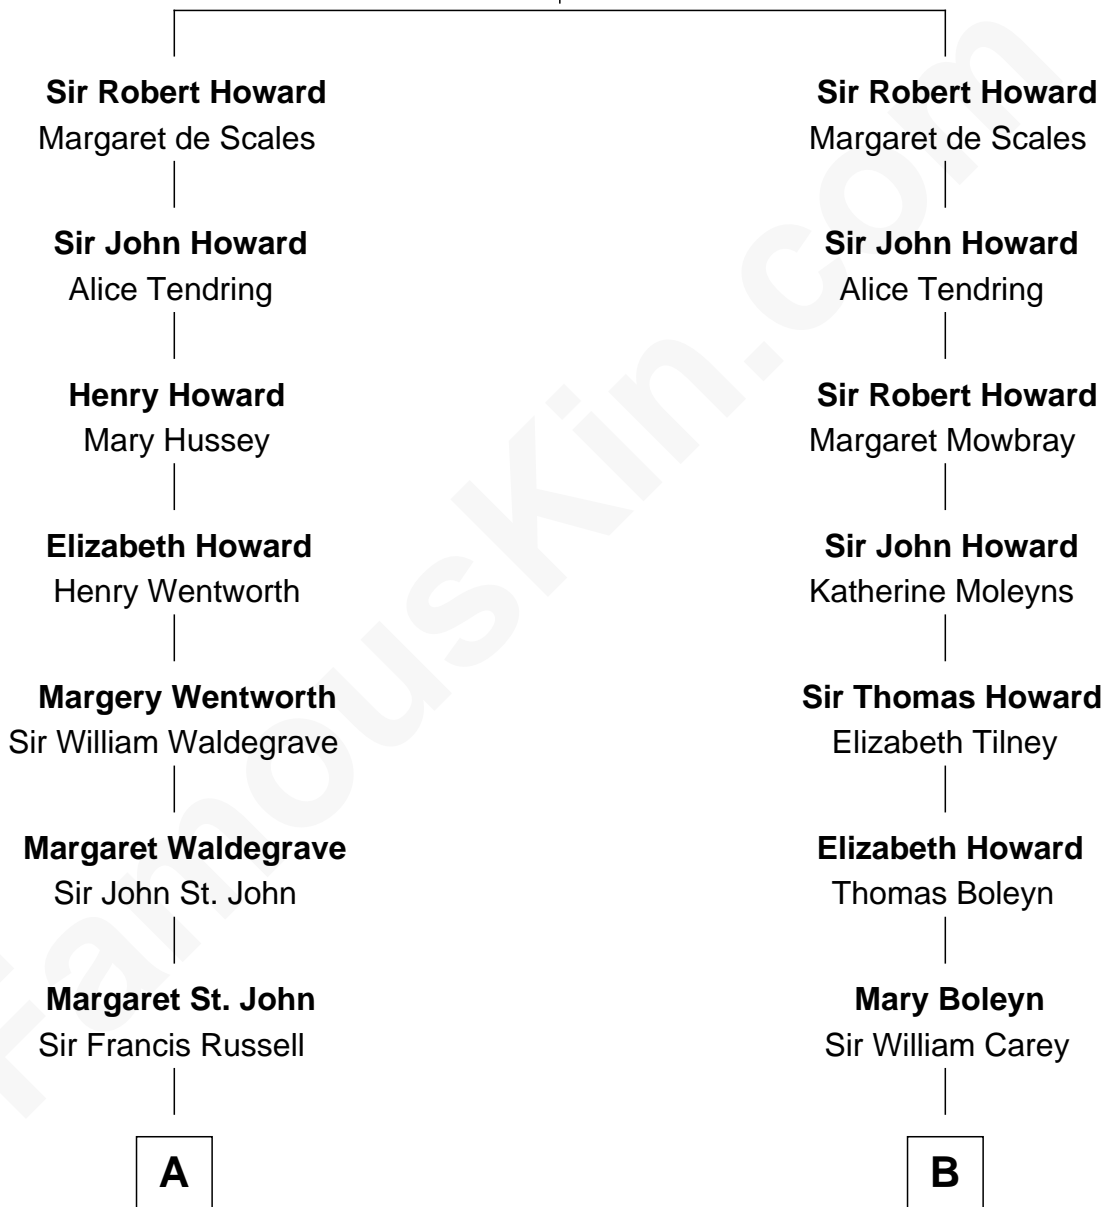

FamousKin.com Relationship Chart of

Prince Harry
Duke of Sussex

20th cousin of

Nelson Rockefeller
41st U.S. Vice-President

Sir John Howard
Alice de Bois

C

Albert Edward John Spencer

Cynthia Elinor Beatrix Hamilton

Edward John Spencer

Frances Ruth Burke Roche

Princess Diana Frances Spencer

Charles III, King of the United Kingdom

Prince Harry

Duke of Sussex

D

William Avery Rockefeller

Eliza Davison

John Davison Rockefeller

Laura Celestia Spelman

John Davison Rockefeller

Abby Greene Aldrich

Nelson Rockefeller

41st U.S. Vice-President

FamousKin.com