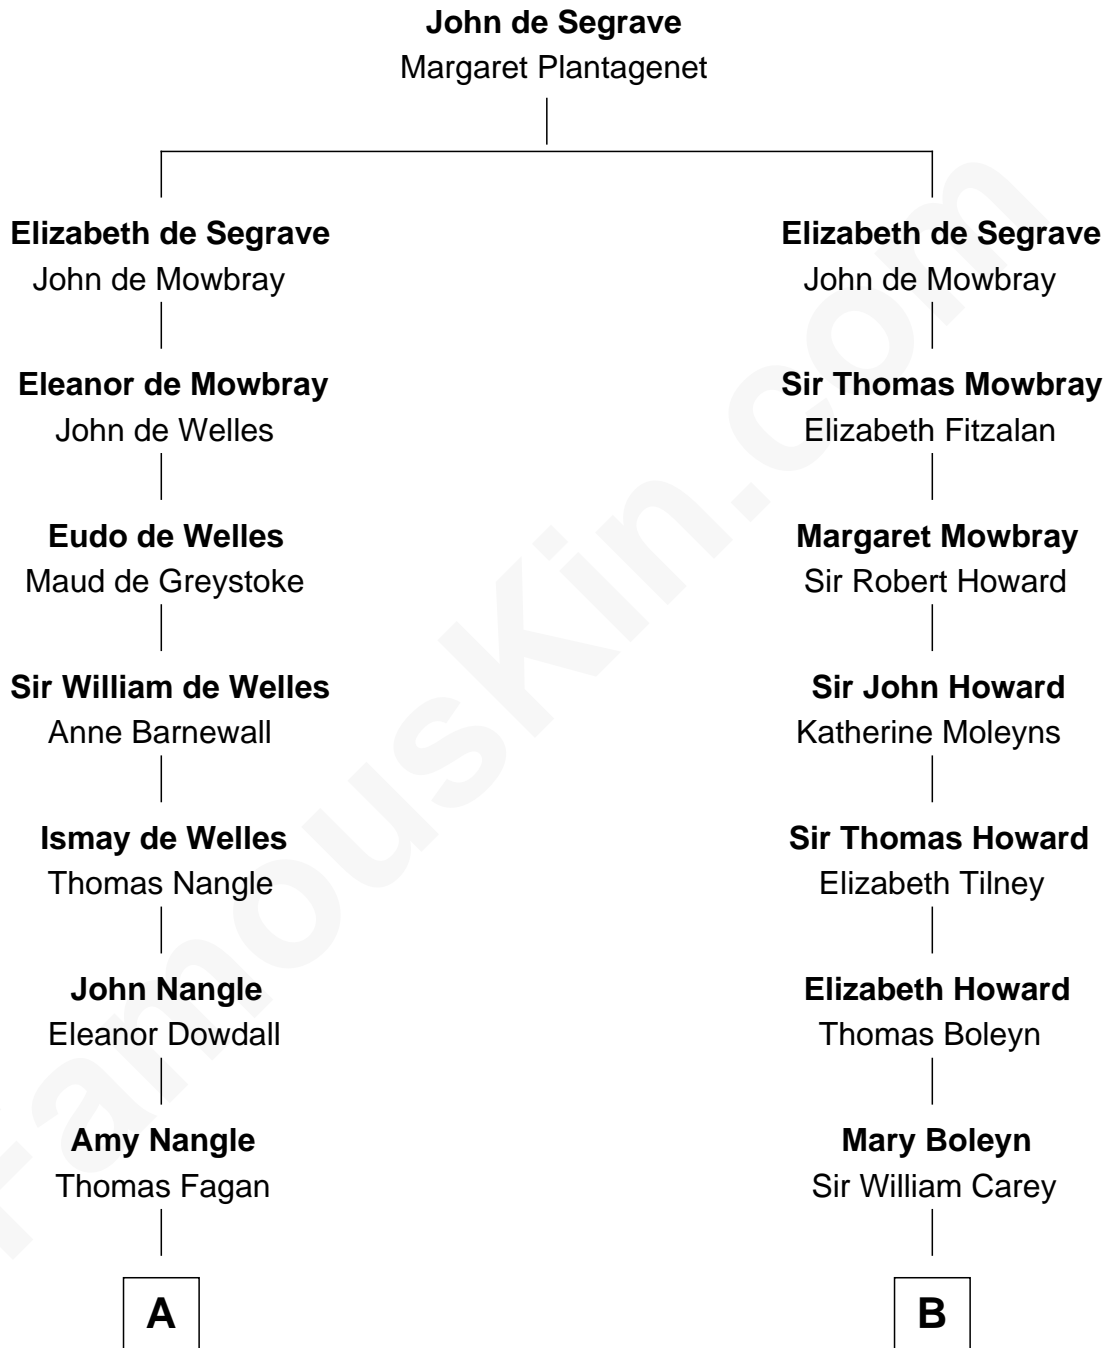

FamousKin.com Relationship Chart of

Prince Harry
Duke of Sussex

20th cousin of

Nelson Rockefeller
41st U.S. Vice-President

A

Richard Fagan
Cecily Holmes

John Fagan
Alice Segrave

John Fagan
Beale Knowles

Christopher Fagan
Mary Nagle

Patrick Fagan
Christiana FitzMaurice

Christopher Alexander Fagan
Hyacinthe Gabrielle Varis

Hyacinthe Gabrielle Fagan
Sir Richard Colley Wellesley

Anne Wellesley
Charles Augustus Cavendish-Bentinck