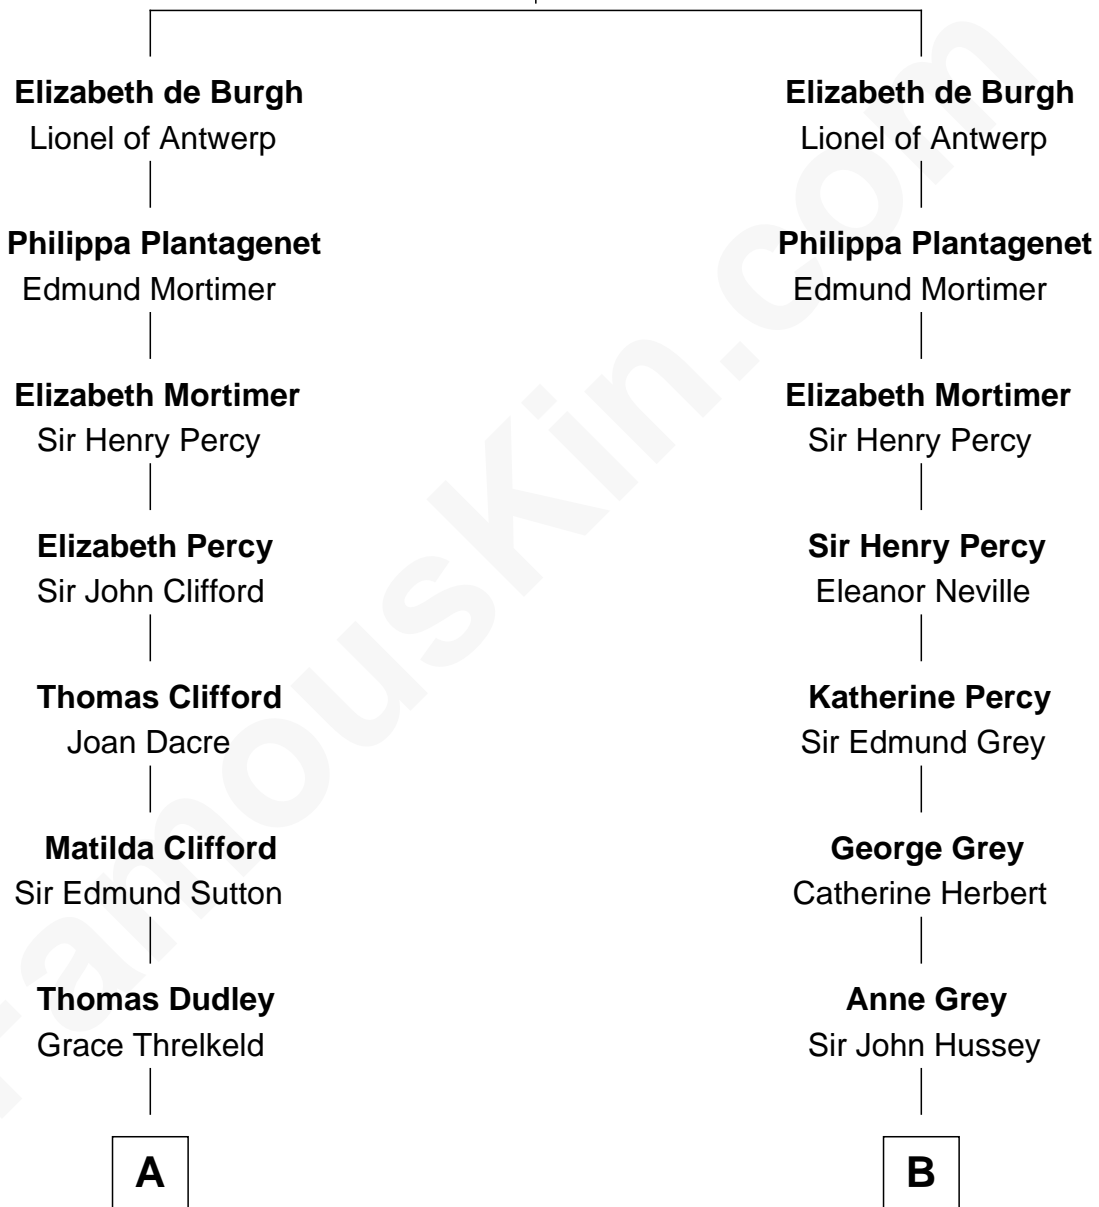

# FamousKin.com Relationship Chart of

**Prince Harry**  
*Duke of Sussex*

20th cousin of

**Camilla Parker Bowles**

*Queen Consort of the United Kingdom*

**William de Burgh**  
Maude of Lancaster

**C**

**Albert Edward John Spencer**  
Cynthia Elinor Beatrix Hamilton

**Edward John Spencer**  
Frances Ruth Burke Roche

**Princess Diana Frances Spencer**  
Charles III, King of the United Kingdom

**Prince Harry**  
*Duke of Sussex*

**D**

**George Keppel**  
Alice Frederica Edmonstone