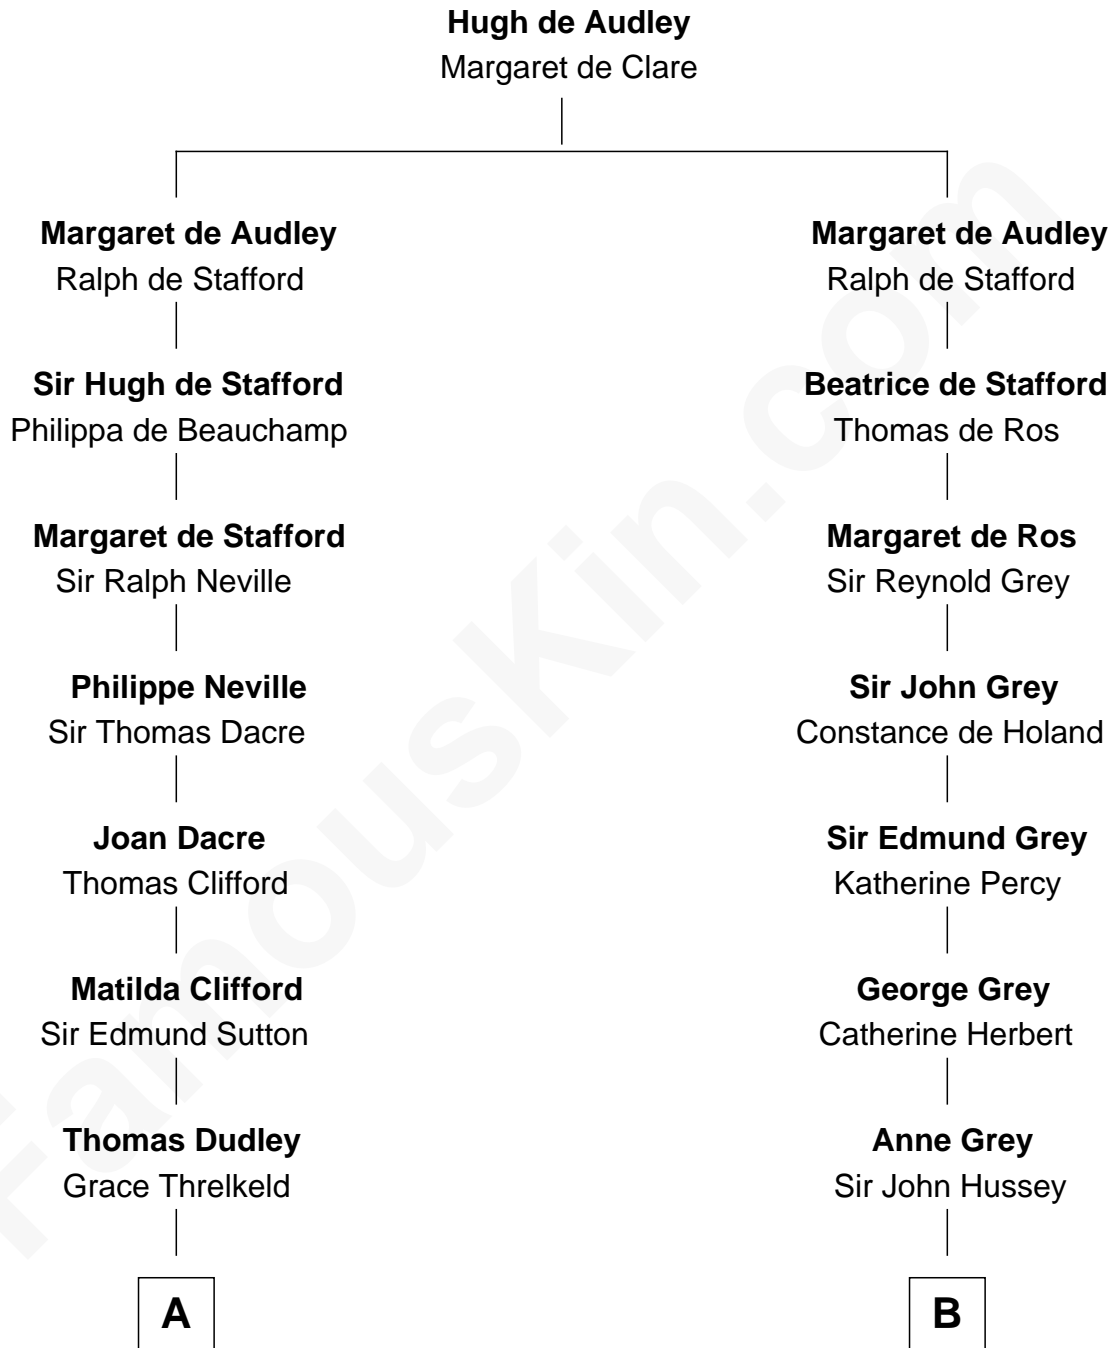

# FamousKin.com Relationship Chart of

**Prince Harry**  
*Duke of Sussex*

20th cousin of

**Camilla Parker Bowles**  
*Queen Consort of the United Kingdom*

**C**

**Albert Edward John Spencer**  
Cynthia Elinor Beatrix Hamilton

**Edward John Spencer**  
Frances Ruth Burke Roche

**Princess Diana Frances Spencer**  
Charles III, King of the United Kingdom

**Prince Harry**  
*Duke of Sussex*

**D**

**George Keppel**  
Alice Frederica Edmonstone